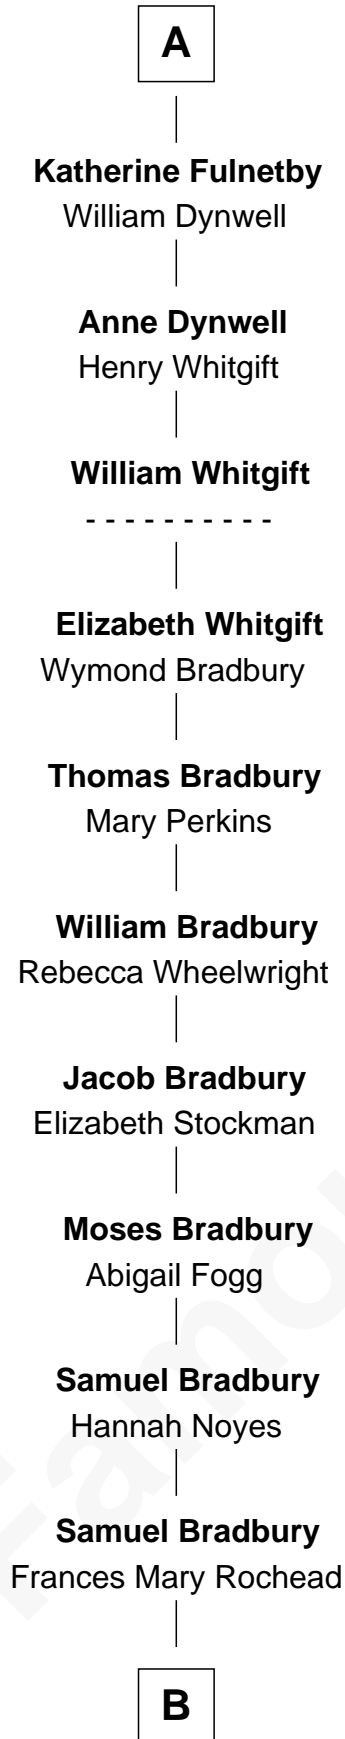

FamousKin.com

Relationship Chart of

Ray Bradbury

Author of The Martian Chronicles

7th cousin 13 times removed of

Catherine Howard

5th Wife of King Henry VIII

Bartholomew de Badlesmere

Elizabeth de Badlesmere

Sir William de Bohun

Elizabeth de Bohun

Sir Richard Fitzalan

Elizabeth Fitzalan

Sir Thomas Mowbray

Margaret Mowbray

Sir Robert Howard

Sir John Howard

Katherine Moleyns

Sir Thomas Howard

Elizabeth Tilney

Sir Edmund Howard

Joyce Culpeper

Catherine Howard

5th Wife of King Henry VIII

B

—
Samuel Irving Bradbury

Mary Adell Spaulding

—
Samuel Hinkston Bradbury

Minnie Alice Davis

—
Leonard Spaulding Bradbury

Esther Marie Moberg

—
Ray Bradbury