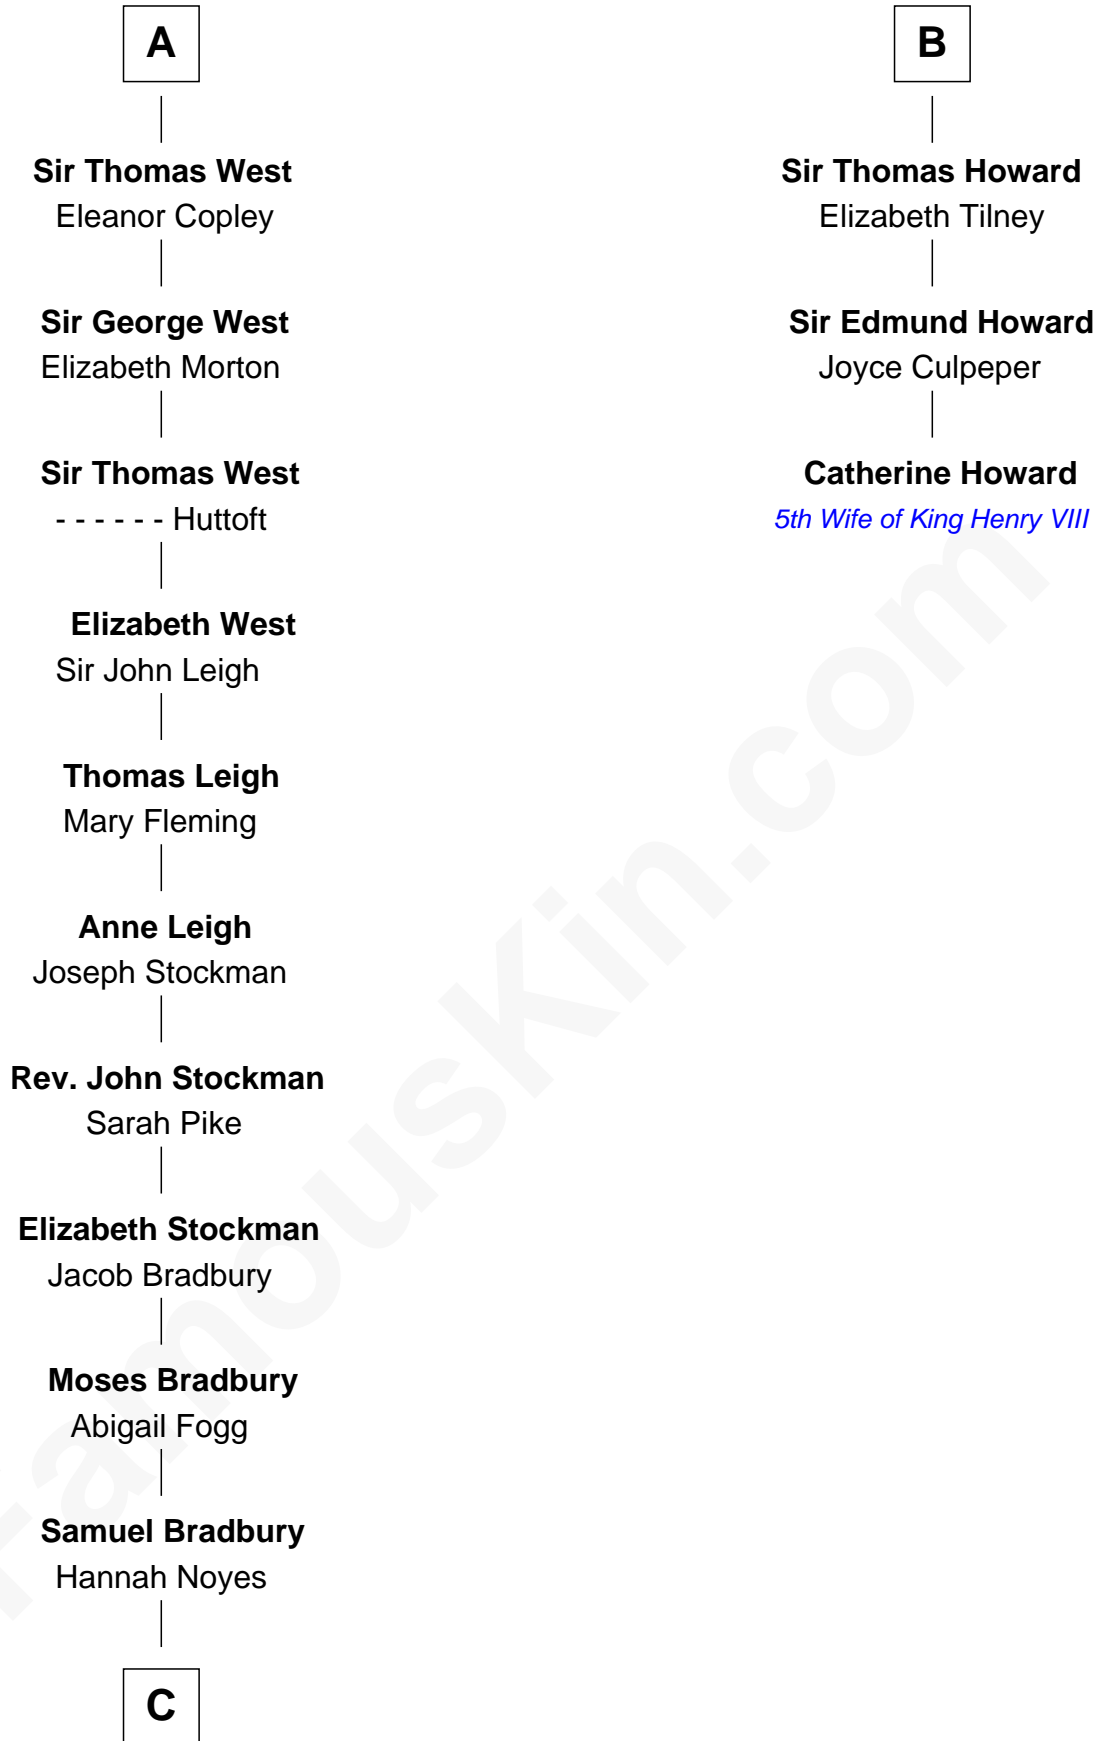

FamousKin.com

Relationship Chart of

Ray Bradbury

Author of The Martian Chronicles

9th cousin 12 times removed of

Catherine Howard

5th Wife of King Henry VIII

C

—
Samuel Bradbury
Frances Mary Rothead

—
Samuel Irving Bradbury
Mary Adell Spaulding

—
Samuel Hinkston Bradbury
Minnie Alice Davis

—
Leonard Spaulding Bradbury
Esther Marie Moberg

—
Ray Bradbury
Author of The Martian Chronicles