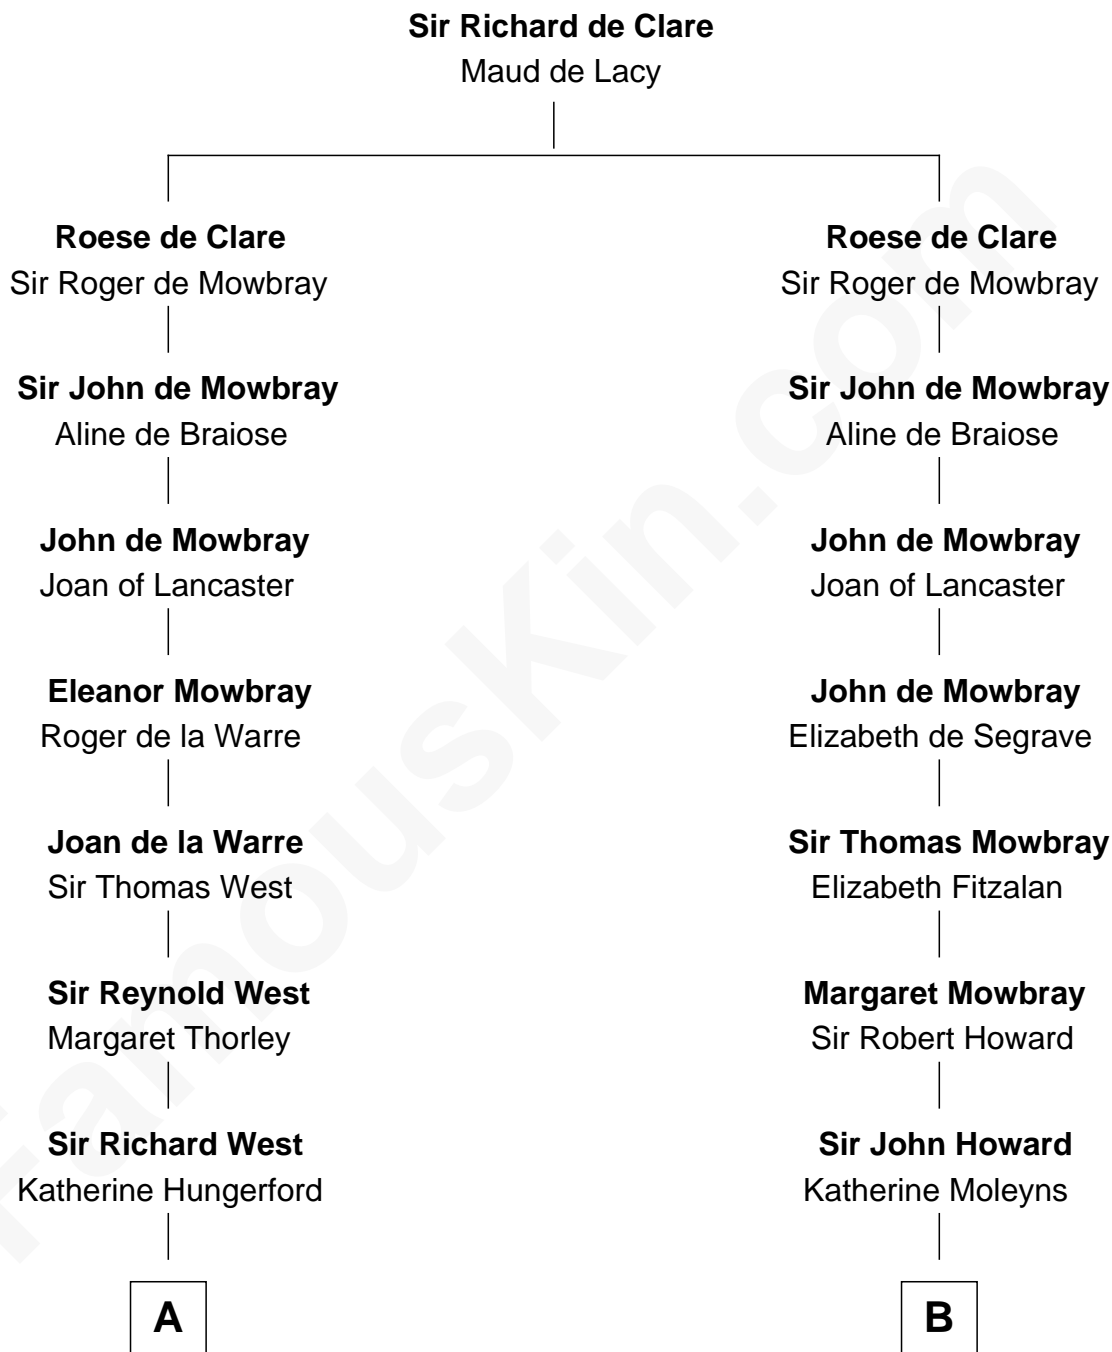

FamousKin.com

Relationship Chart of

Ray Bradbury

Author of The Martian Chronicles

9th cousin 12 times removed of

Catherine Howard

5th Wife of King Henry VIII

C

—
Samuel Bradbury
Frances Mary Rothead

—
Samuel Irving Bradbury
Mary Adell Spaulding

—
Samuel Hinkston Bradbury
Minnie Alice Davis

—
Leonard Spaulding Bradbury
Esther Marie Moberg

—
Ray Bradbury
Author of The Martian Chronicles