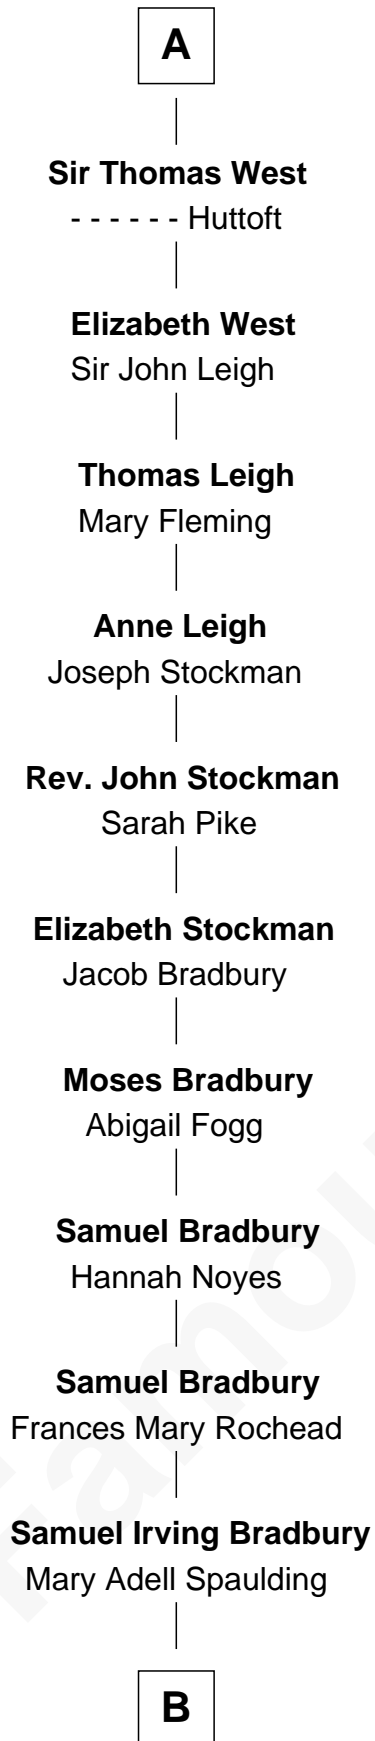

FamousKin.com

Relationship Chart of

Ray Bradbury

Author of The Martian Chronicles

6th cousin 13 times removed of

Catherine Howard

5th Wife of King Henry VIII

B

—
Samuel Hinkston Bradbury

Minnie Alice Davis

—
Leonard Spaulding Bradbury

Esther Marie Moberg

—
Ray Bradbury

Author of [The Martian Chronicles](#)

FamousKin.com