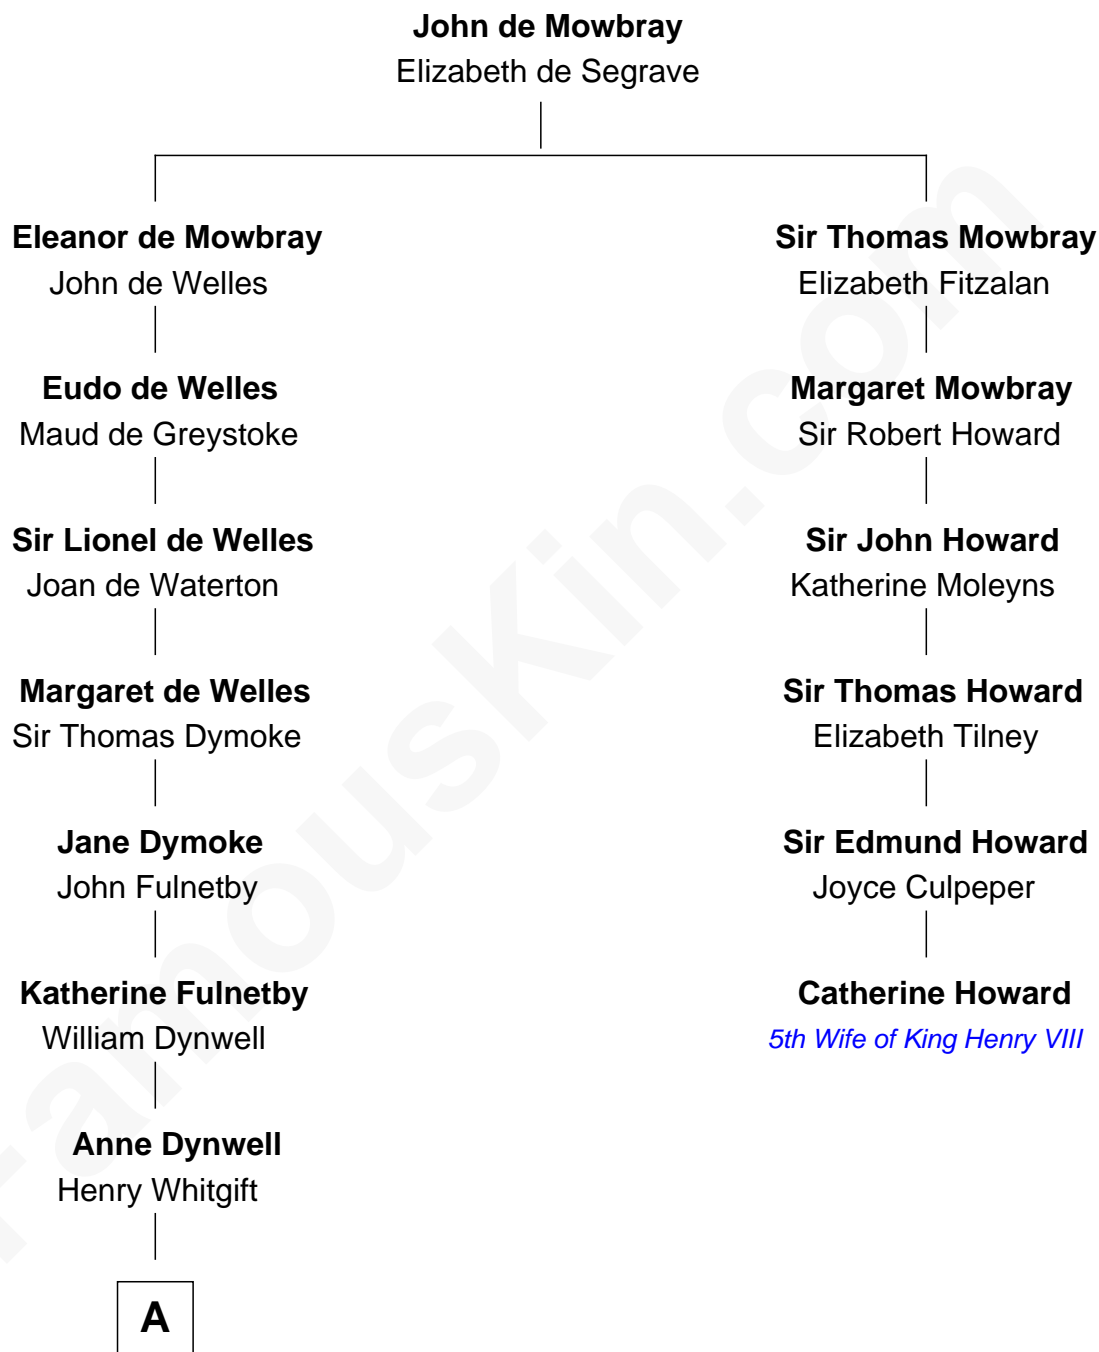

## Relationship Chart of

### Ray Bradbury

*Author of The Martian Chronicles*

5th cousin 13 times removed of

### Catherine Howard

*5th Wife of King Henry VIII*

**B**

Leonard Spaulding Bradbury

Esther Marie Moberg

Ray Bradbury

*Author of The Martian Chronicles*

FamousKin.com