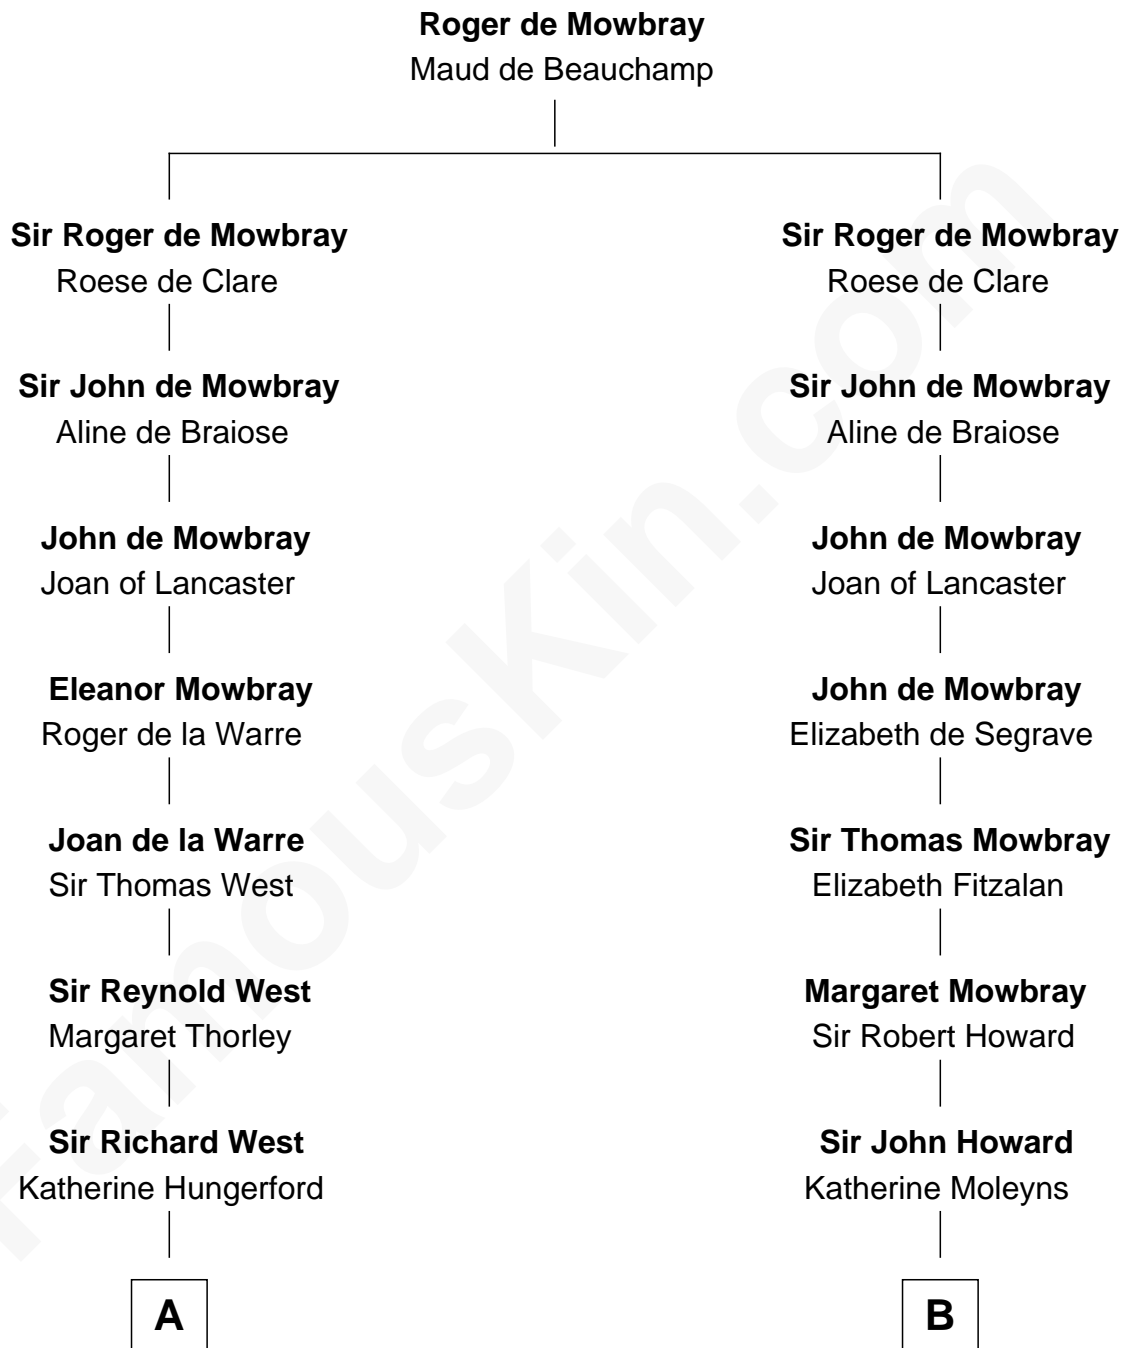

FamousKin.com

Relationship Chart of

Ray Bradbury

Author of The Martian Chronicles

9th cousin 12 times removed of

Catherine Howard

5th Wife of King Henry VIII

C

—
Samuel Bradbury
Frances Mary Rothead

—
Samuel Irving Bradbury
Mary Adell Spaulding

—
Samuel Hinkston Bradbury
Minnie Alice Davis

—
Leonard Spaulding Bradbury
Esther Marie Moberg

—
Ray Bradbury
Author of The Martian Chronicles