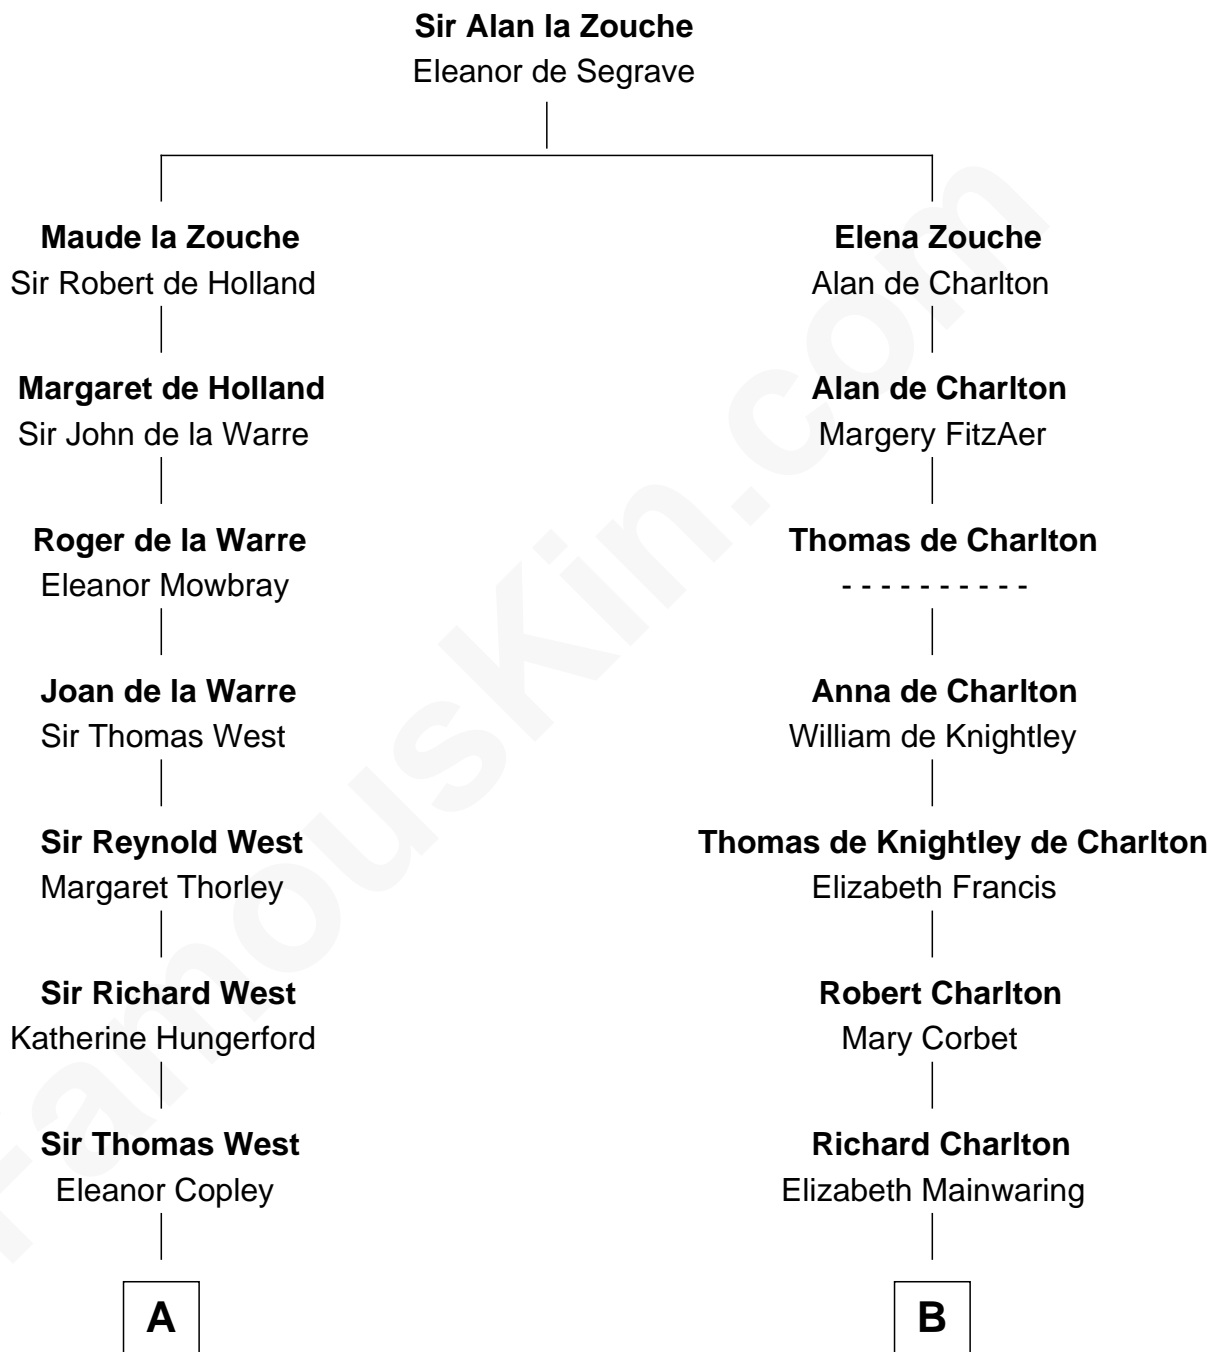

FamousKin.com

Relationship Chart of

Ray Bradbury

Author of The Martian Chronicles

17th cousin 3 times removed of

Ralph Waldo Emerson

American Poet

C

—
Samuel Irving Bradbury

Mary Adell Spaulding

—
Samuel Hinkston Bradbury

Minnie Alice Davis

—
Leonard Spaulding Bradbury

Esther Marie Moberg

—
Ray Bradbury

Author of [The Martian Chronicles](#)