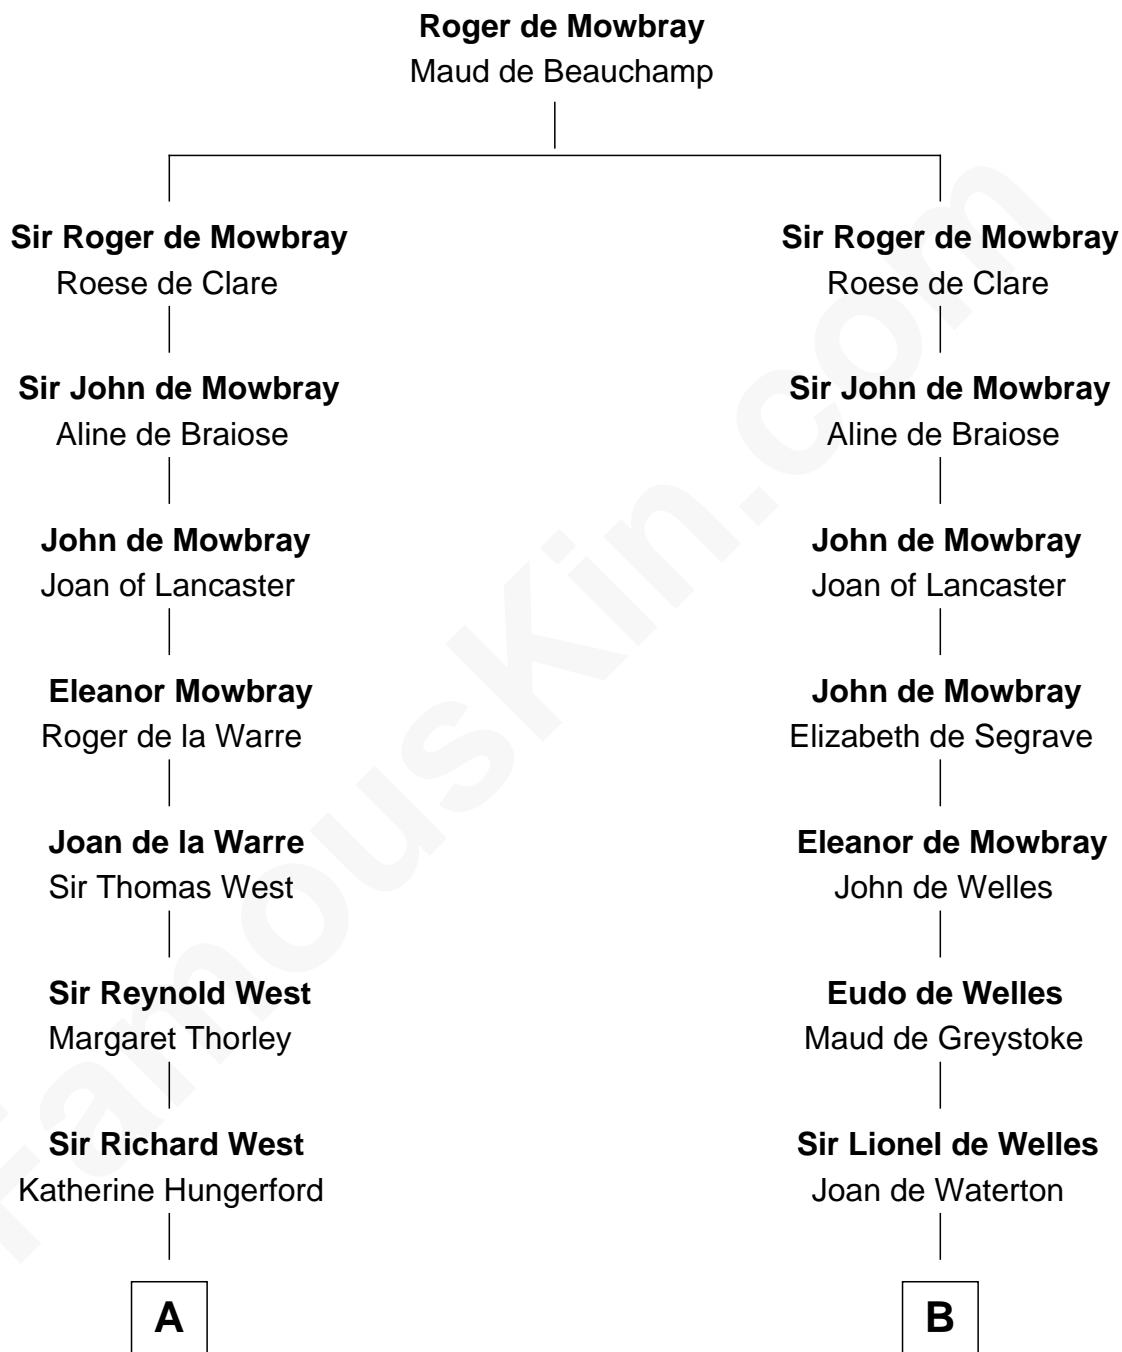

FamousKin.com

Relationship Chart of

Ray Bradbury

Author of The Martian Chronicles

19th cousin 2 times removed of

Ralph Waldo Emerson

American Poet

C

Samuel Bradbury
Frances Mary Rothead

Samuel Irving Bradbury
Mary Adell Spaulding

Samuel Hinkston Bradbury
Minnie Alice Davis

Leonard Spaulding Bradbury
Esther Marie Moberg

Ray Bradbury
Author of The Martian Chronicles