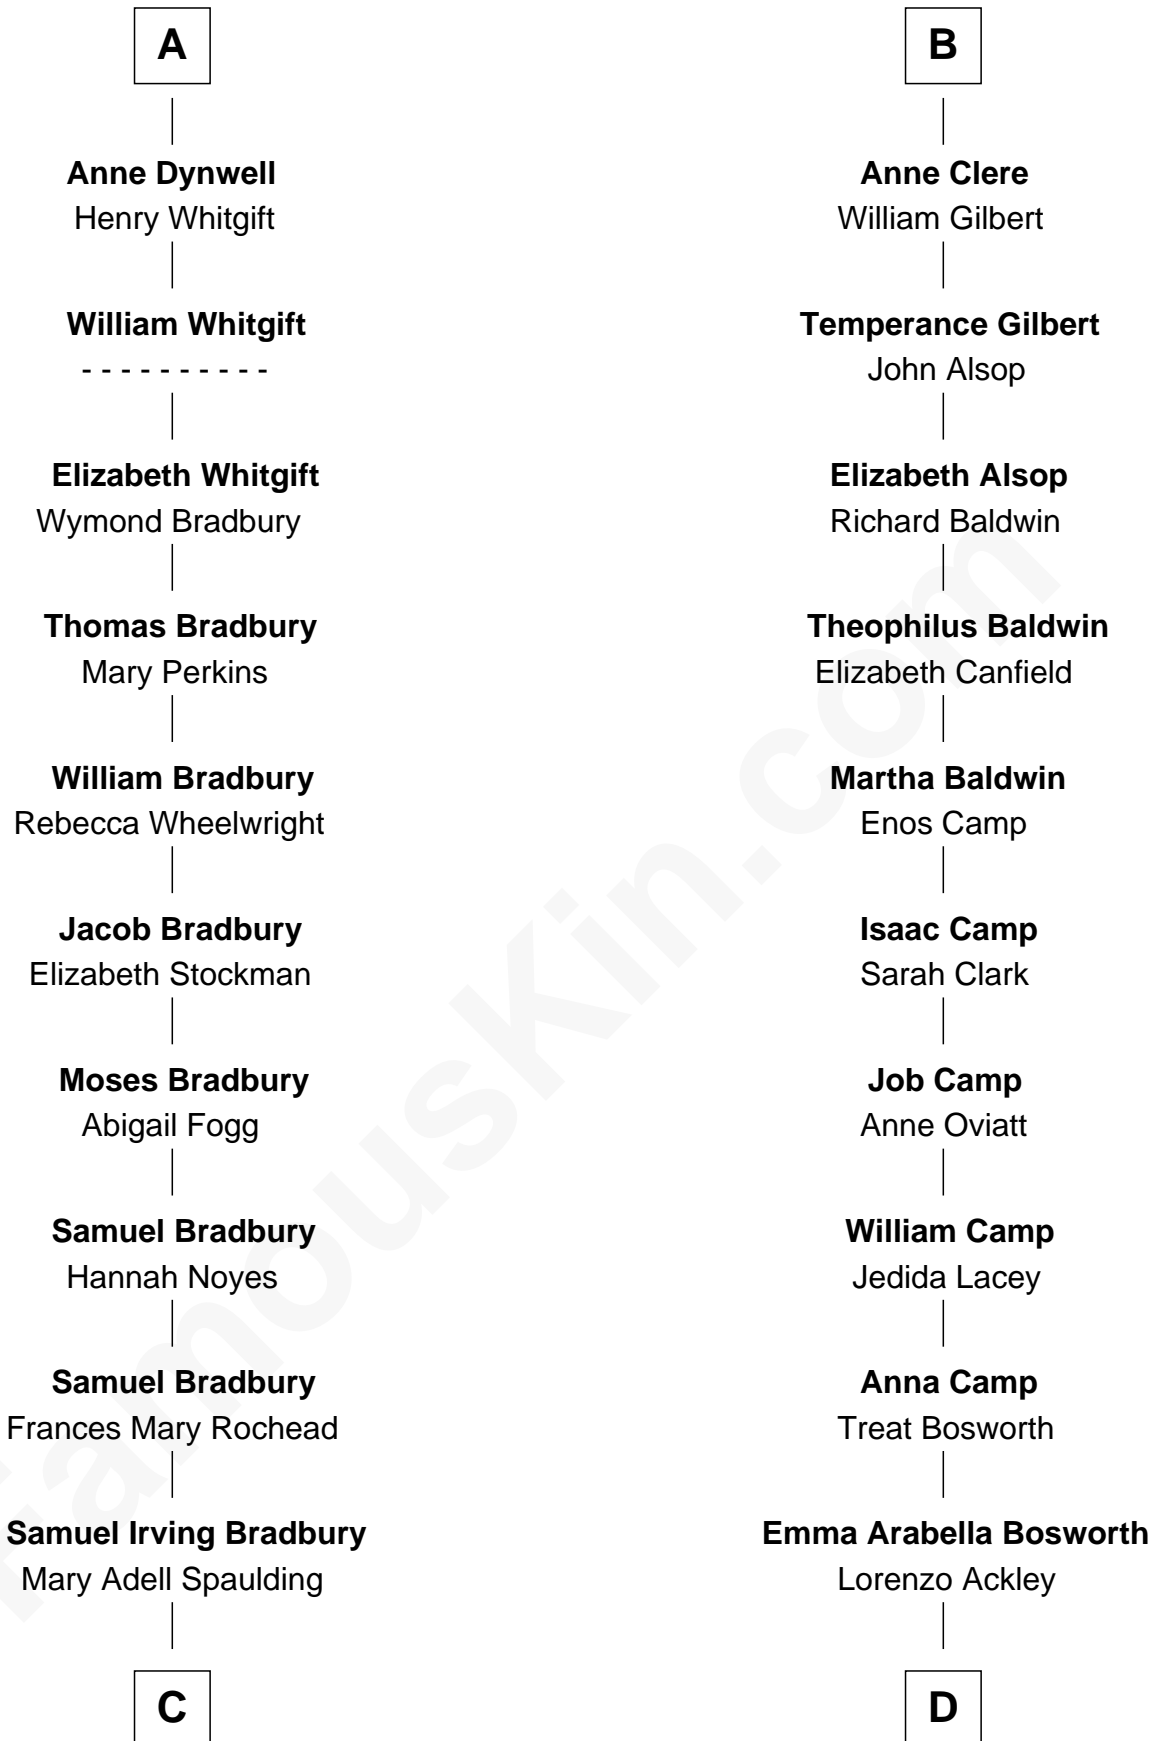

## Relationship Chart of

### Ray Bradbury

*Author of The Martian Chronicles*

19th cousin 2 times removed of

### Sydney Biddle Barrows

*Mayflower Madam*

**Sir Thomas de Beauchamp**

Katherine de Mortimer

**C**

**Samuel Hinkston Bradbury**

Minnie Alice Davis

**Leonard Spaulding Bradbury**

Esther Marie Moberg

**Ray Bradbury**

*Author of [The Martian Chronicles](#)*

**D**

**Helen Eva Ackley**

William Gildersleeve Parke

**Elizabeth Parke**

Percy Ballantine