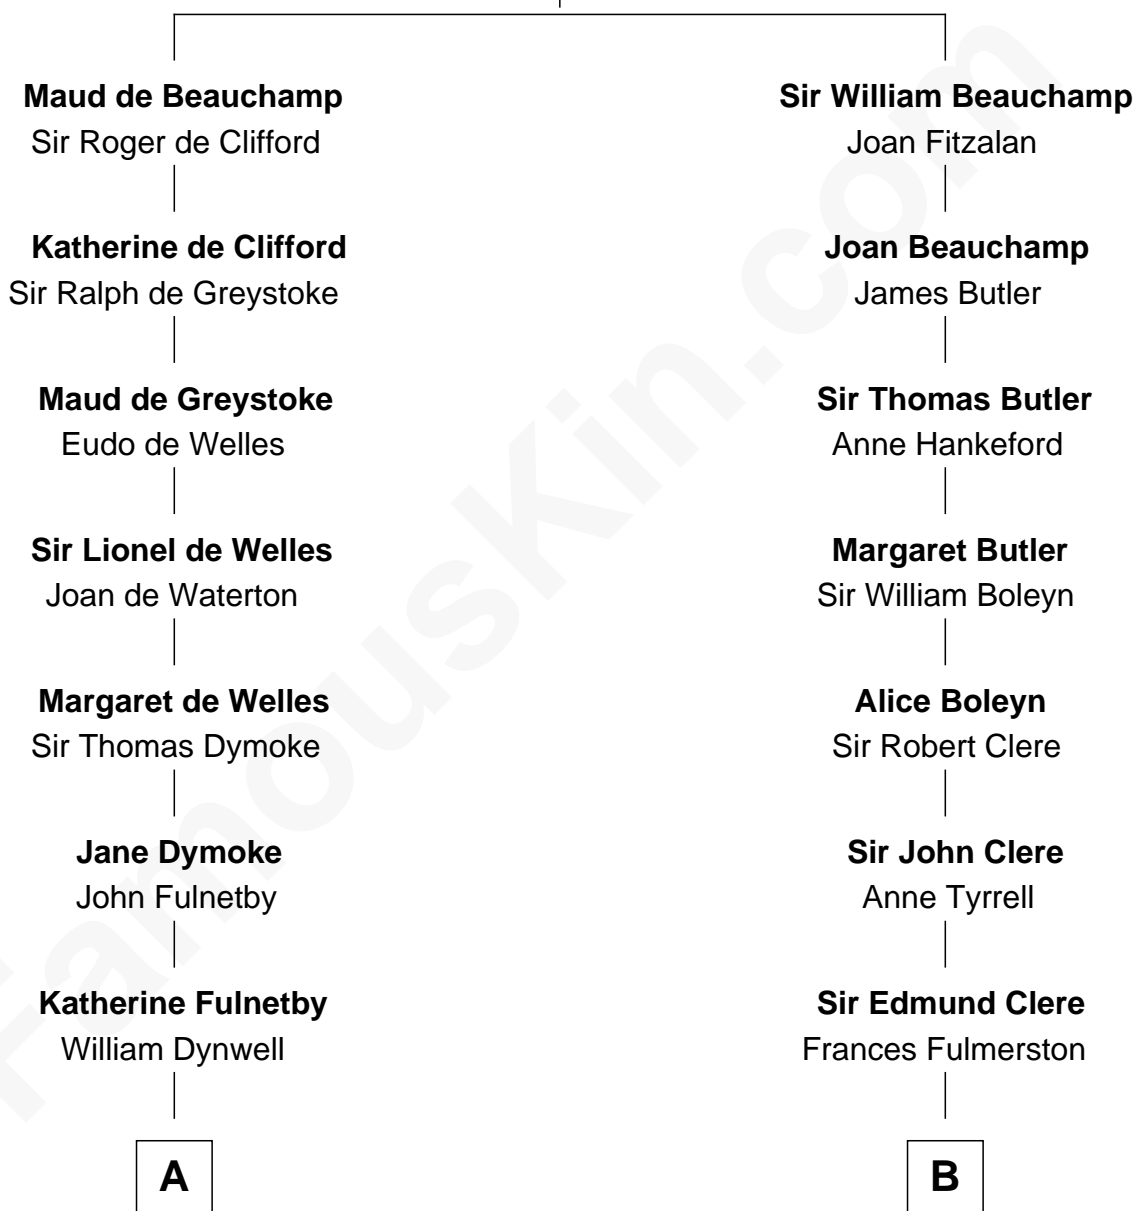

## Relationship Chart of

### Ray Bradbury

*Author of The Martian Chronicles*

19th cousin 2 times removed of

### Sydney Biddle Barrows

*Mayflower Madam*

**Sir Thomas de Beauchamp**

Katherine de Mortimer

**C**

**Samuel Hinkston Bradbury**

Minnie Alice Davis

**Leonard Spaulding Bradbury**