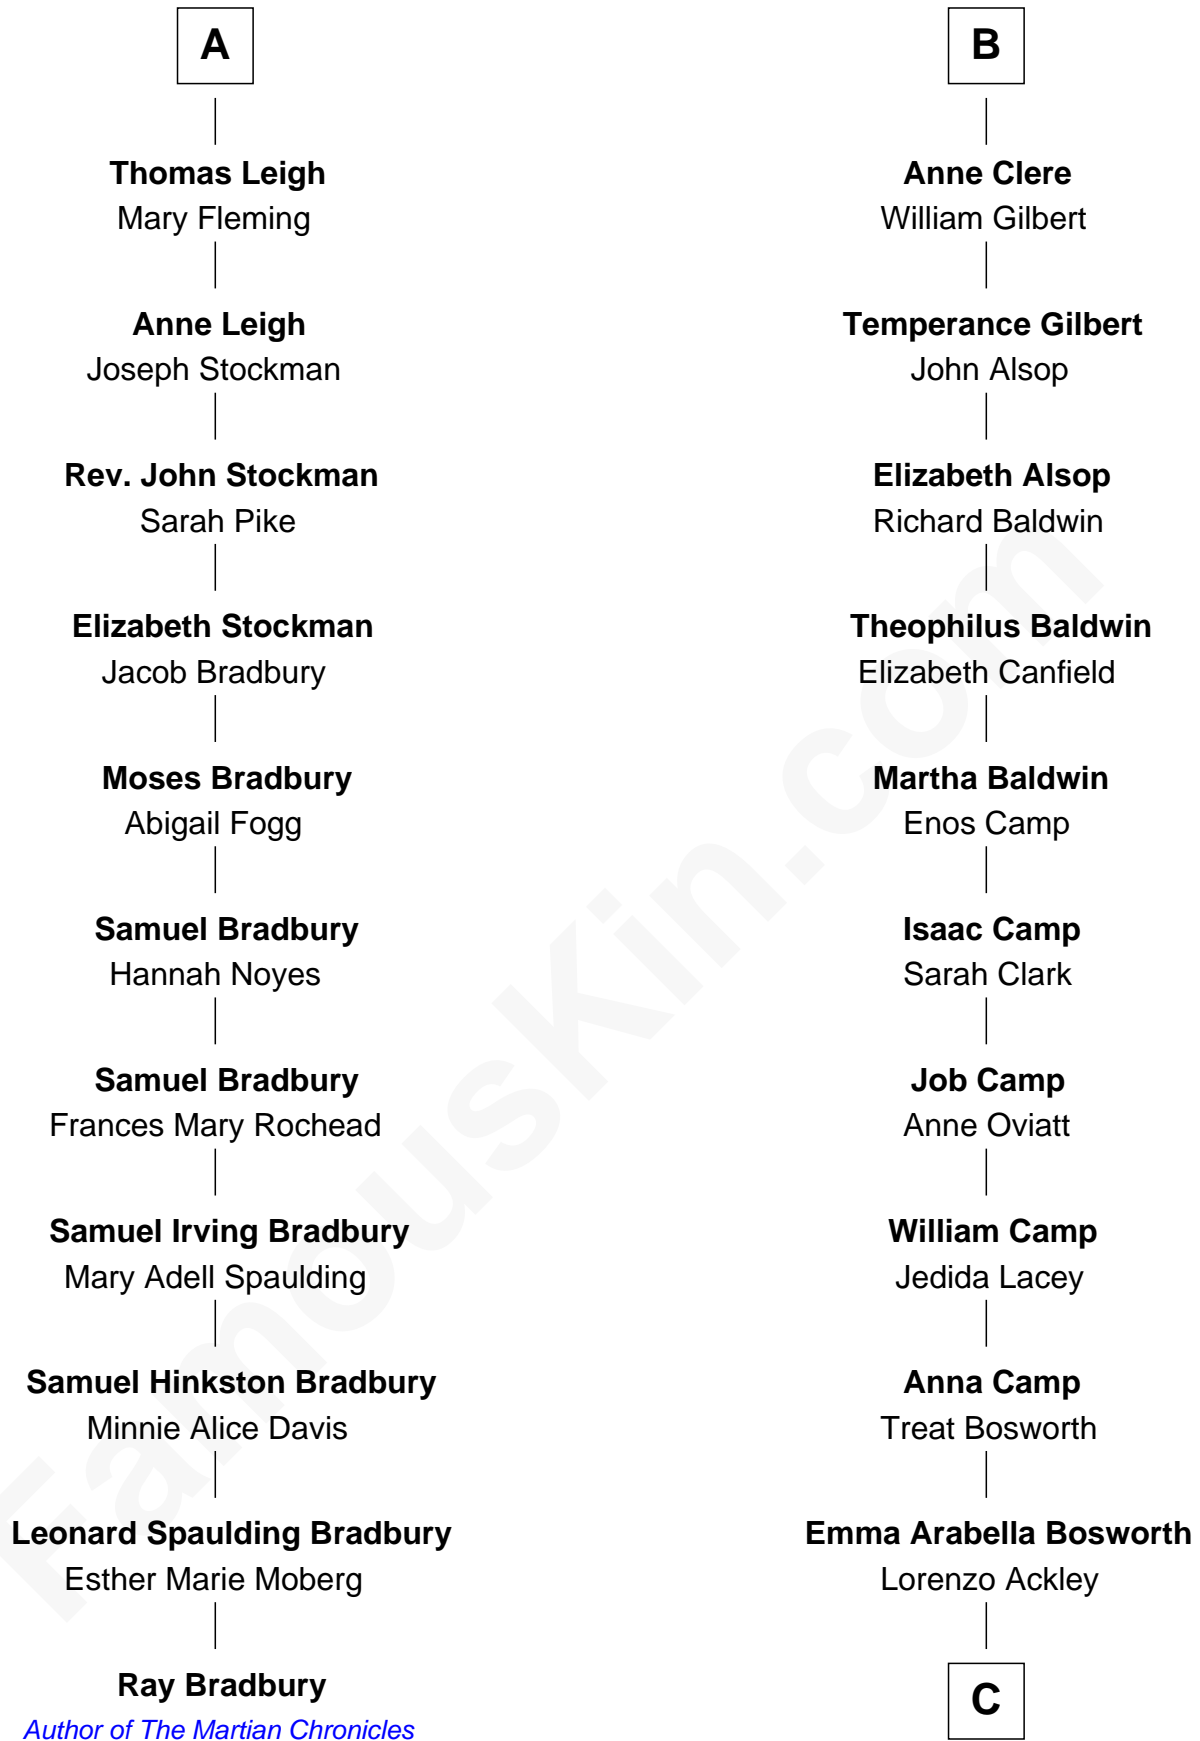

FamousKin.com

Relationship Chart of

Ray Bradbury

Author of The Martian Chronicles

17th cousin 4 times removed of

Sydney Biddle Barrows

Mayflower Madam

C

Helen Eva Ackley
William Gildersleeve Parke

Elizabeth Parke
Percy Ballantine

John Boyd Ballantine
Anne L. Crawford

Jeannette Ballantine
Donald Byers Barrows

Sydney Biddle Barrows
Mayflower Madam

FamousKin.com