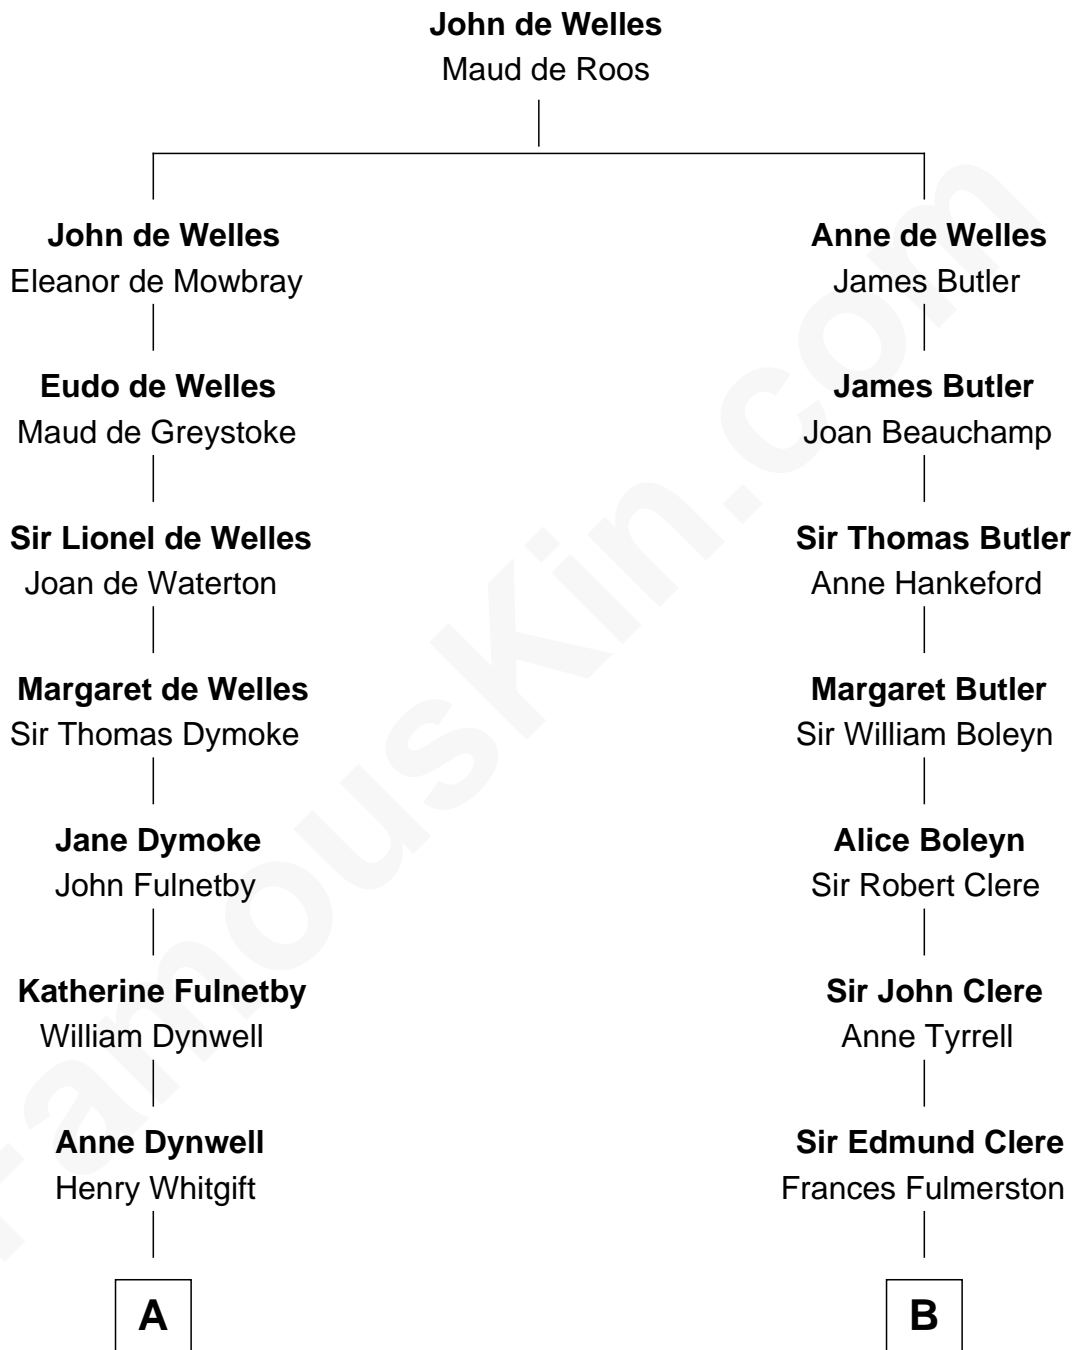

FamousKin.com

Relationship Chart of

Ray Bradbury

Author of The Martian Chronicles

18th cousin 3 times removed of

Sydney Biddle Barrows

Mayflower Madam

C

Leonard Spaulding Bradbury

Esther Marie Moberg

Ray Bradbury

Author of The Martian Chronicles

D

Helen Eva Ackley

William Gildersleeve Parke

Elizabeth Parke