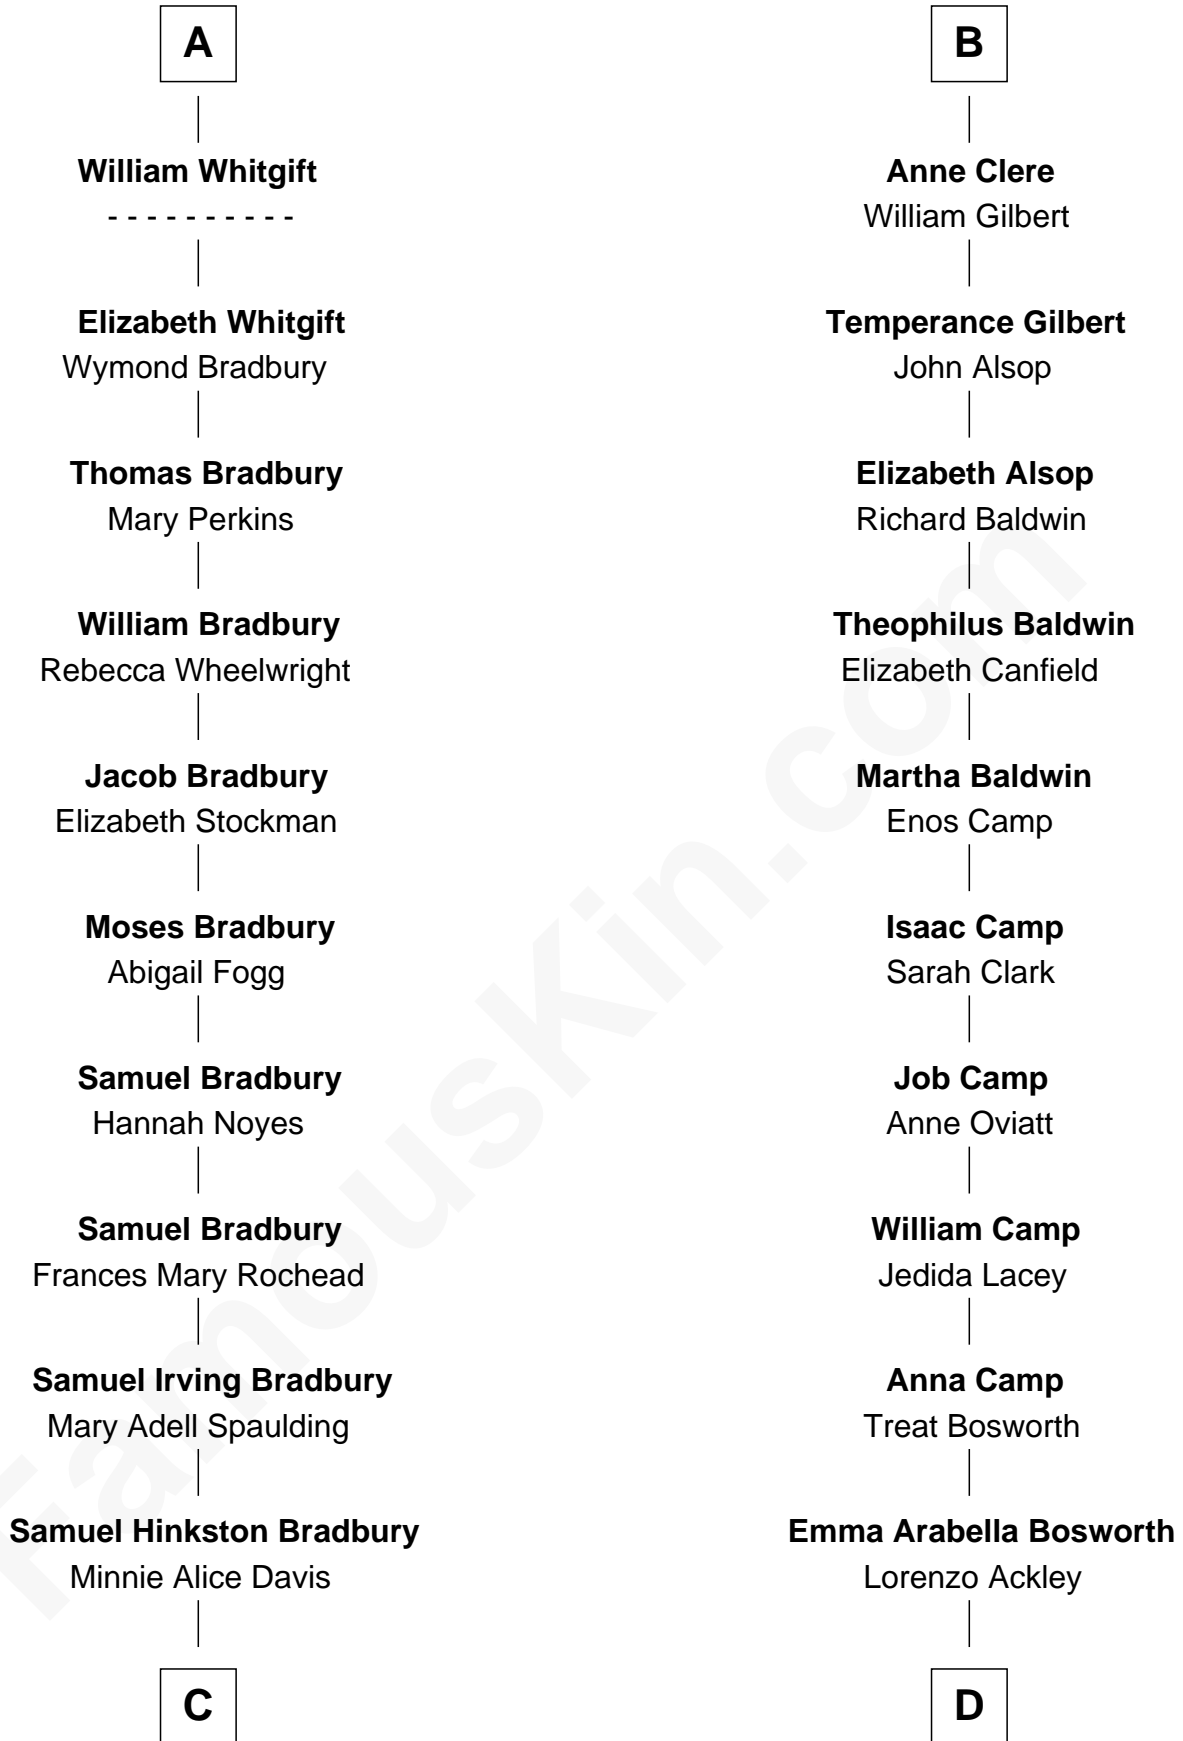

FamousKin.com

Relationship Chart of

Ray Bradbury

Author of The Martian Chronicles

18th cousin 3 times removed of

Sydney Biddle Barrows

Mayflower Madam

C

Leonard Spaulding Bradbury

Esther Marie Moberg

Ray Bradbury

Author of The Martian Chronicles

D

Helen Eva Ackley

William Gildersleeve Parke

Elizabeth Parke