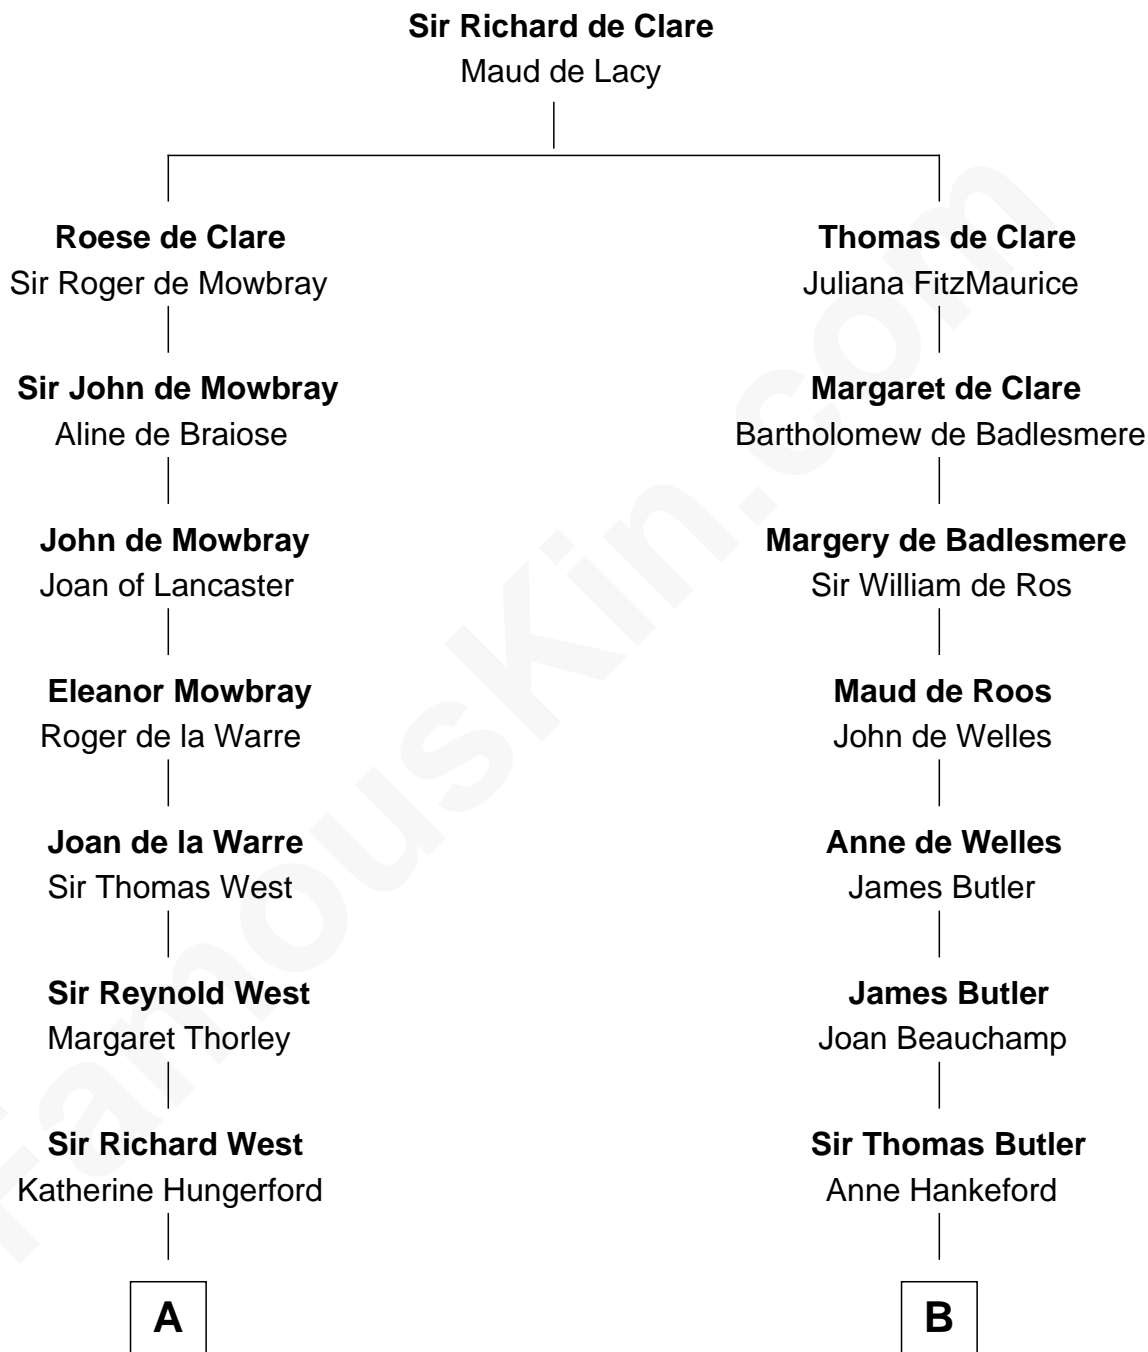

FamousKin.com Relationship Chart of

Ray Bradbury

Author of The Martian Chronicles

17th cousin 4 times removed of

William Floyd

Signer of the Declaration of Independence

C

—
Samuel Bradbury
Frances Mary Rothead

—
Samuel Irving Bradbury
Mary Adell Spaulding

—
Samuel Hinkston Bradbury
Minnie Alice Davis

—
Leonard Spaulding Bradbury
Esther Marie Moberg

—
Ray Bradbury
Author of The Martian Chronicles

FamousKin.com