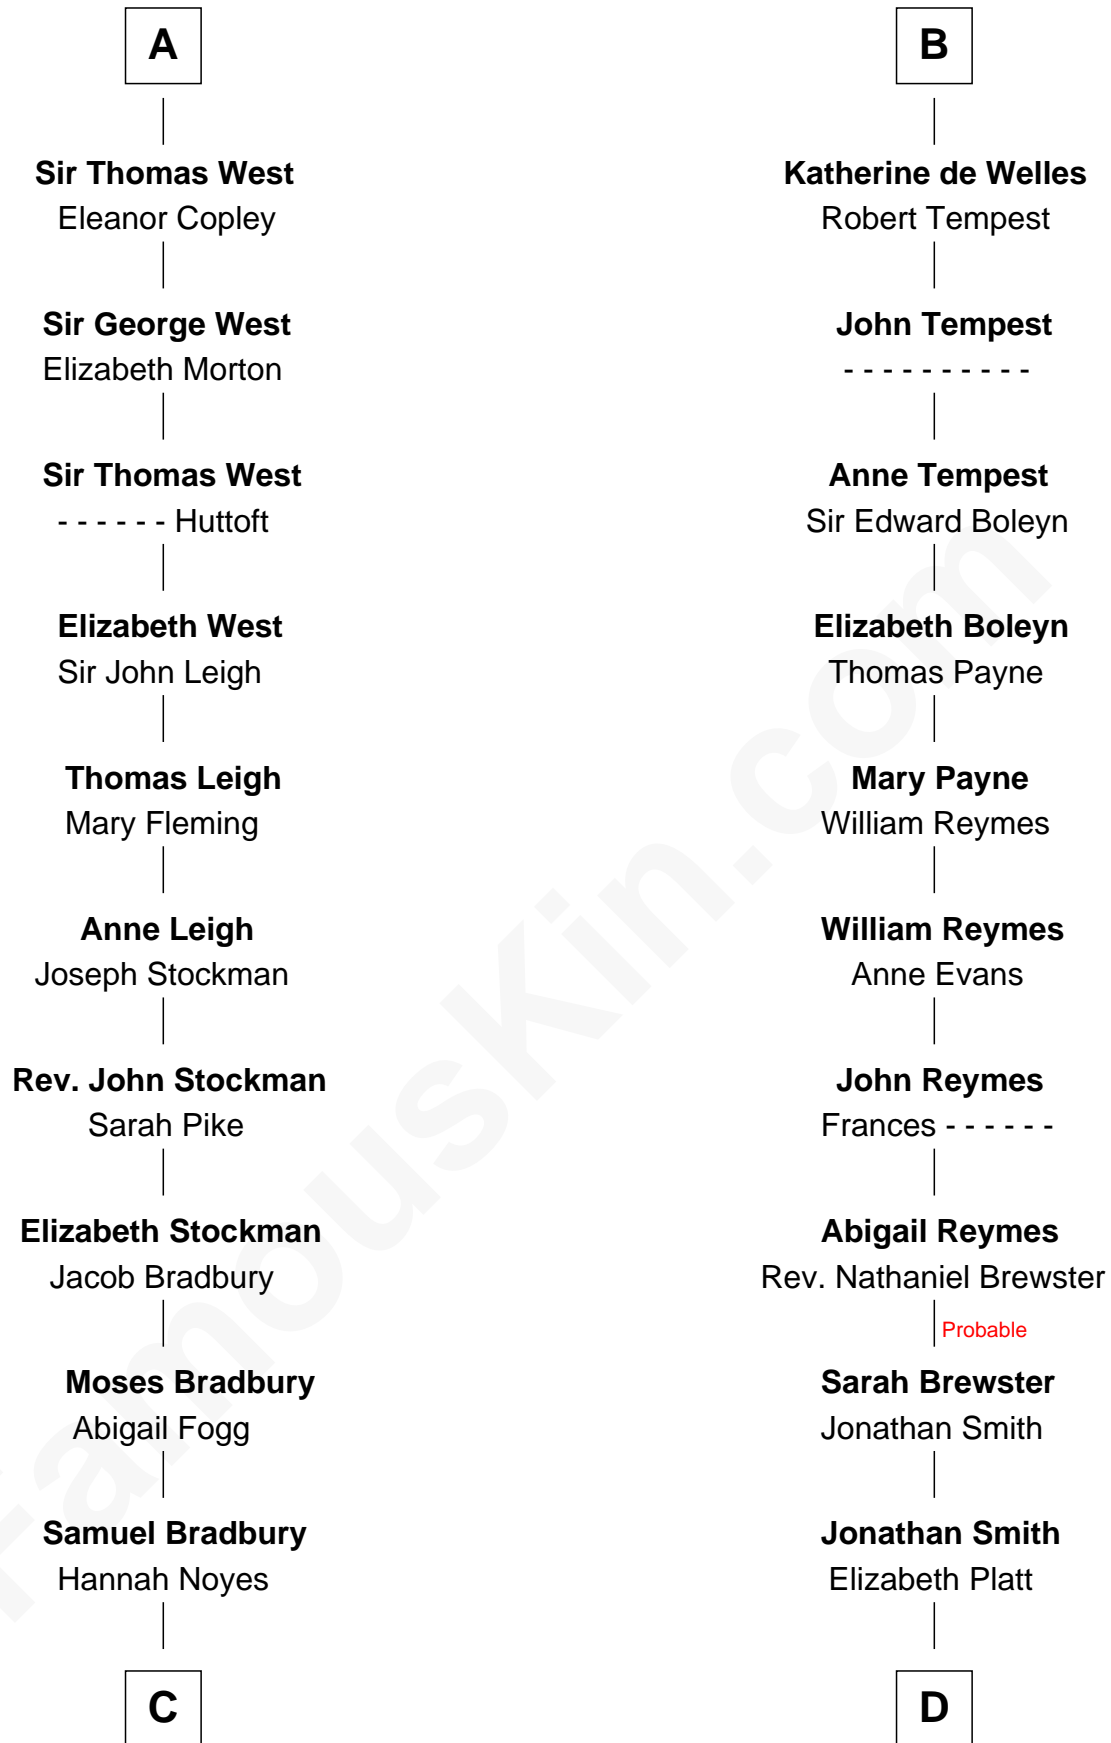

FamousKin.com Relationship Chart of

Ray Bradbury

Author of The Martian Chronicles

18th cousin 3 times removed of

William Floyd

Signer of the Declaration of Independence

C

Samuel Bradbury
Frances Mary Rothead

Samuel Irving Bradbury
Mary Adell Spaulding

Samuel Hinkston Bradbury
Minnie Alice Davis

Leonard Spaulding Bradbury
Esther Marie Moberg

Ray Bradbury
Author of The Martian Chronicles

D

Tabitha Smith
Nicholl Floyd