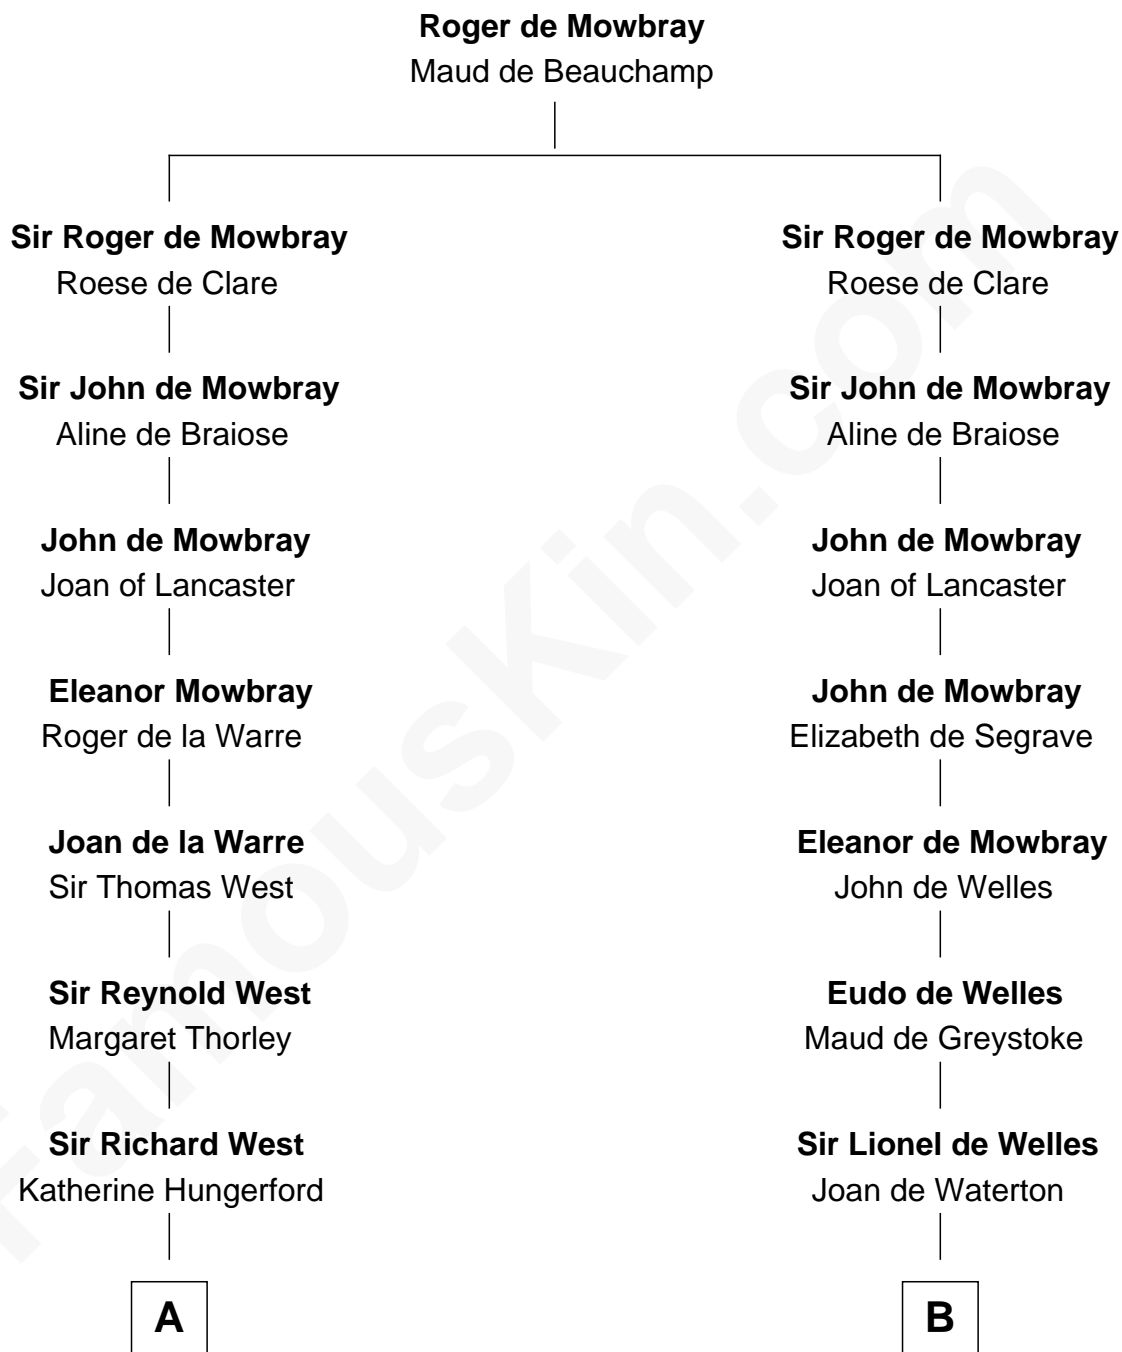

FamousKin.com Relationship Chart of

Ray Bradbury

Author of The Martian Chronicles

18th cousin 3 times removed of

William Floyd

Signer of the Declaration of Independence

C

Samuel Bradbury
Frances Mary Rothead

Samuel Irving Bradbury
Mary Adell Spaulding

Samuel Hinkston Bradbury
Minnie Alice Davis

Leonard Spaulding Bradbury
Esther Marie Moberg

Ray Bradbury
Author of The Martian Chronicles

D

Tabitha Smith
Nicholl Floyd