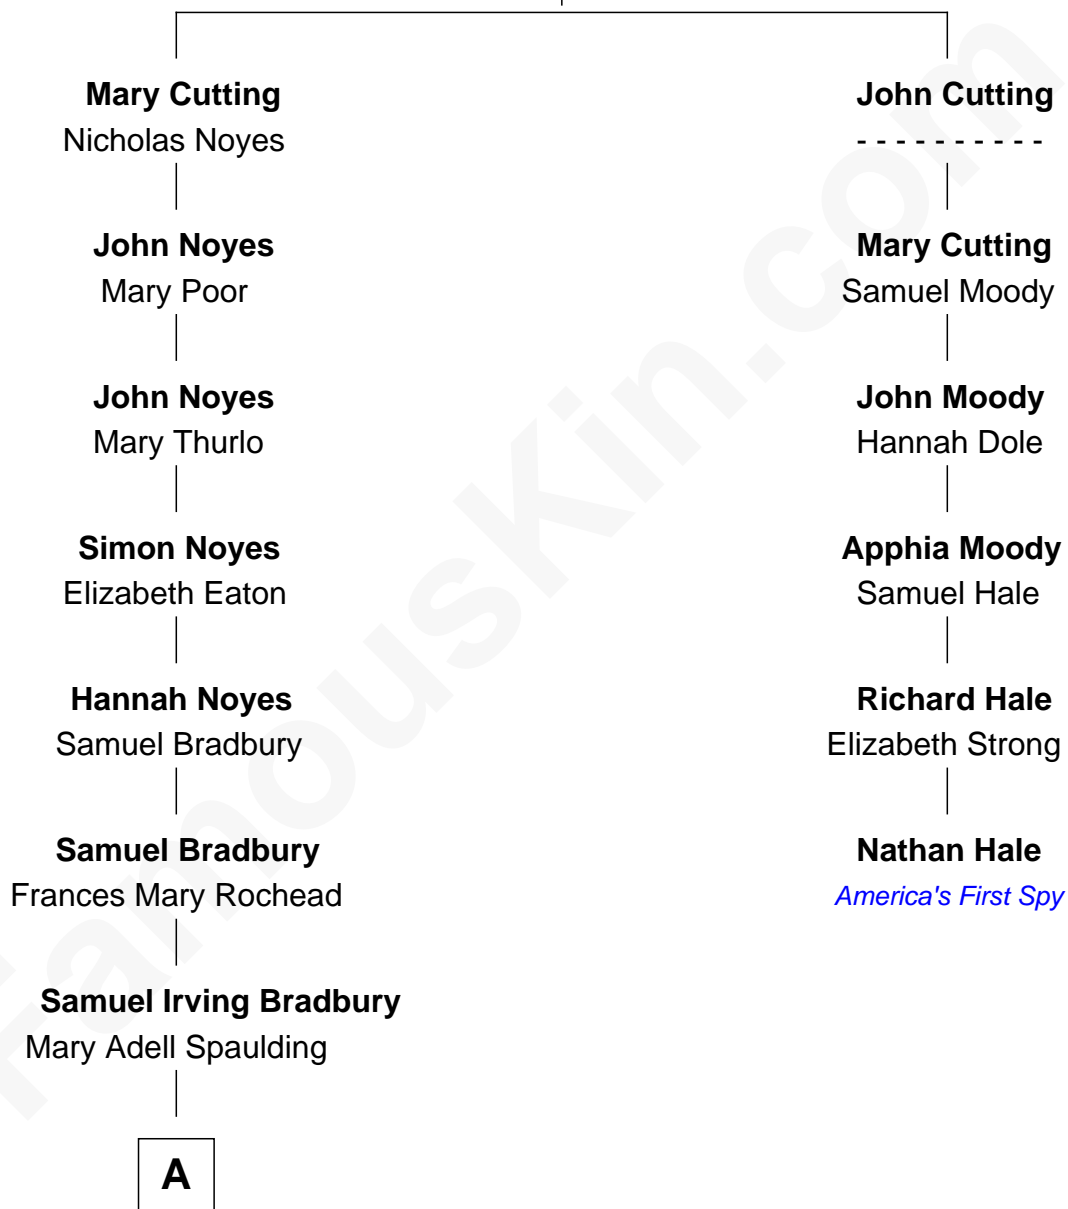

# FamousKin.com Relationship Chart of

**Ray Bradbury**

*Author of The Martian Chronicles*

5th cousin 4 times removed of

**Nathan Hale**

*America's First Spy*

**John Cutting**

Mary Ward

A

Samuel Hinkston Bradbury

Minnie Alice Davis

Leonard Spaulding Bradbury

Esther Marie Moberg

Ray Bradbury

*Author of The Martian Chronicles*

FamousKin.com