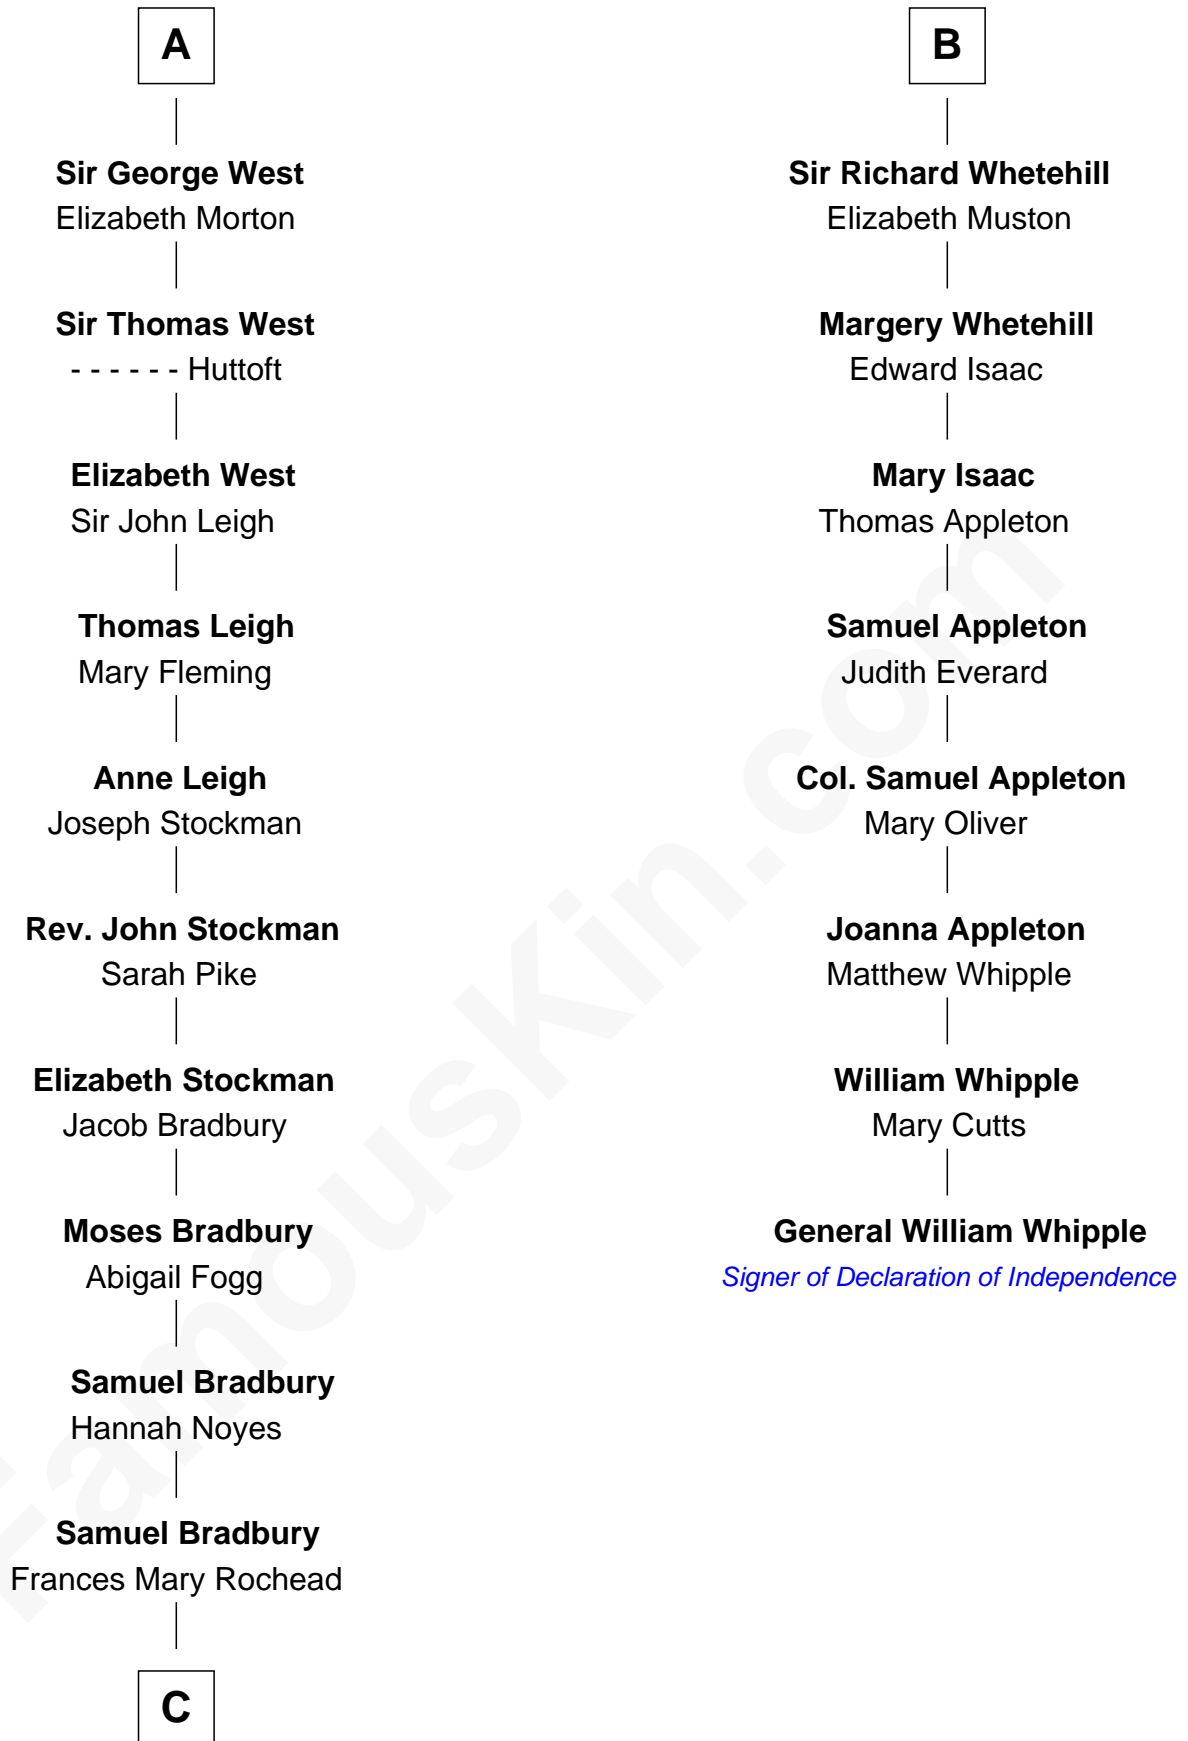

FamousKin.com

Relationship Chart of

Ray Bradbury

Author of The Martian Chronicles

14th cousin 6 times removed of

General William Whipple

Signer of the Declaration of Independence

C

—
Samuel Irving Bradbury

Mary Adell Spaulding

—
Samuel Hinkston Bradbury

Minnie Alice Davis

—
Leonard Spaulding Bradbury

Esther Marie Moberg

—
Ray Bradbury

Author of [The Martian Chronicles](#)