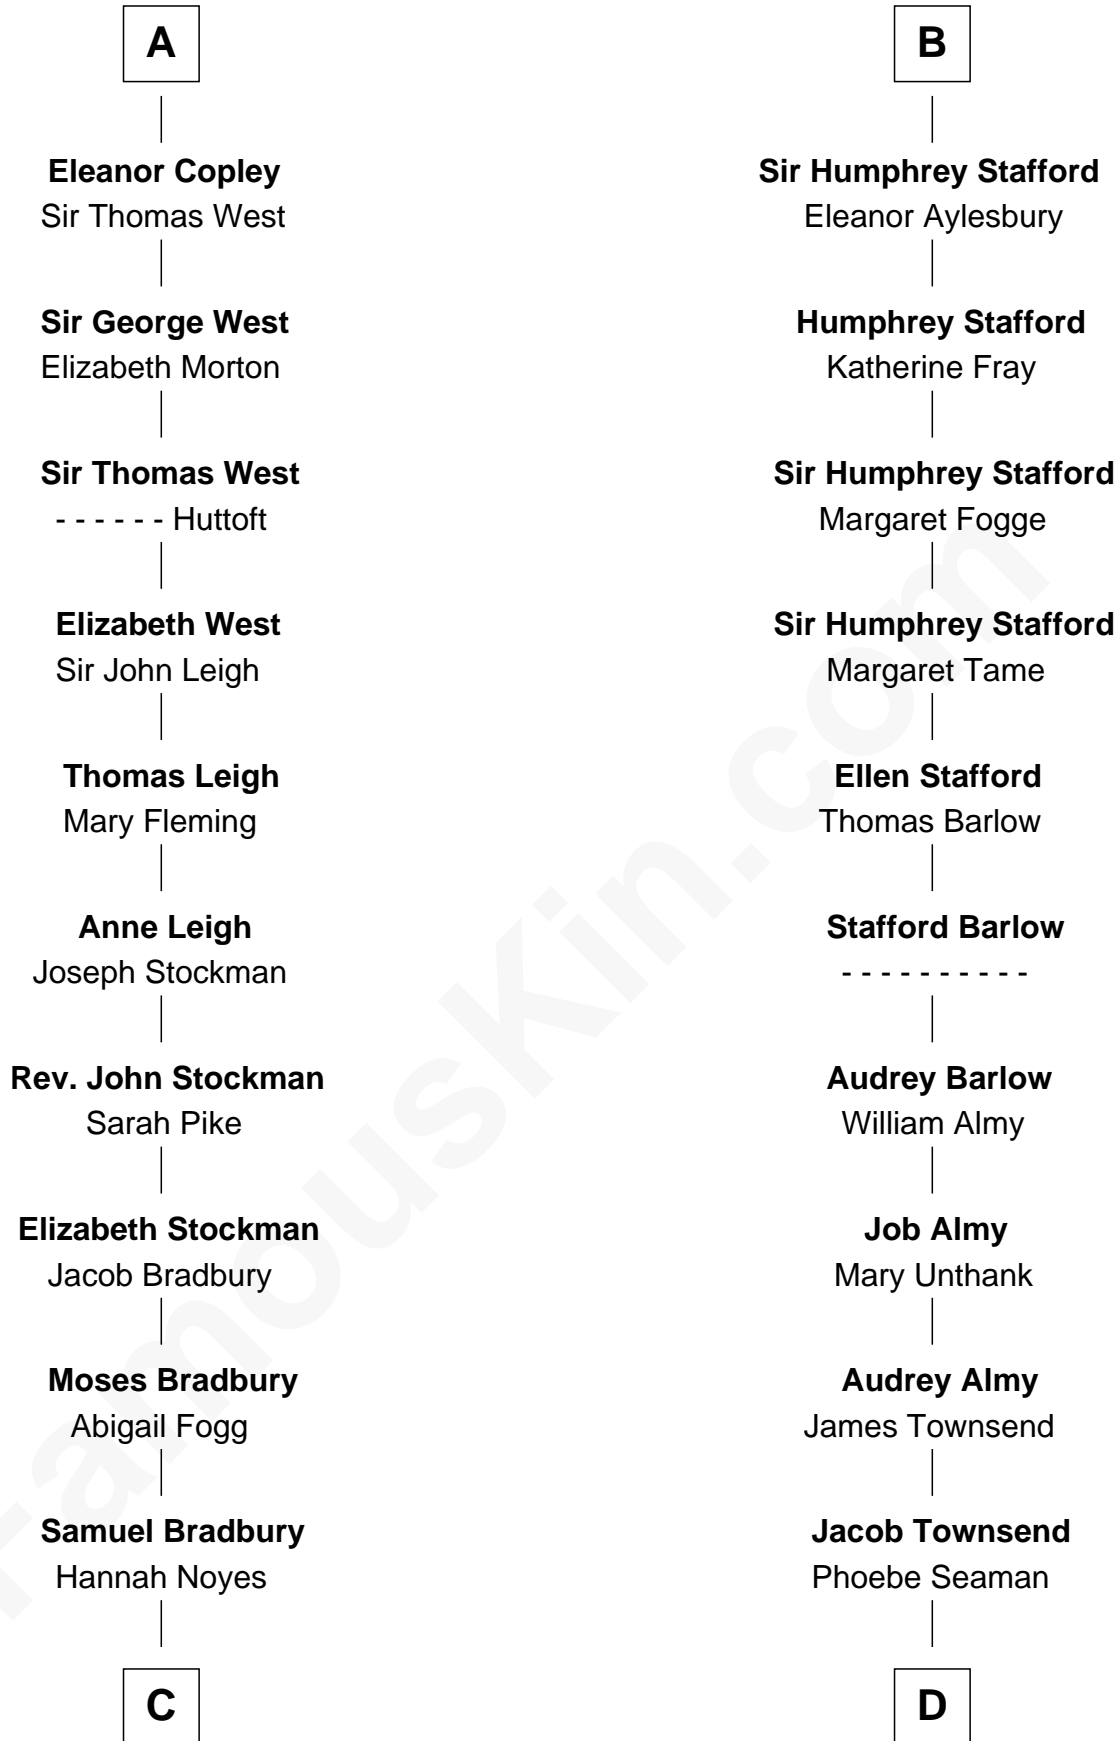

# FamousKin.com Relationship Chart of

**Ray Bradbury**

*Author of The Martian Chronicles*

18th cousin 3 times removed of

**Robert Townsend**

*Member of the Culper Spy Ring during the American Revolution*

**C**

**Samuel Bradbury**  
Frances Mary Rohead

**Samuel Irving Bradbury**  
Mary Adell Spaulding

**Samuel Hinkston Bradbury**  
Minnie Alice Davis

**Leonard Spaulding Bradbury**  
Esther Marie Moberg

**Ray Bradbury**  
*Author of The Martian Chronicles*

**D**

**Samuel Townsend**  
Sarah Stoddard

**Robert Townsend**  
*Spy known as "Culper Jr."*

FamousKin.com