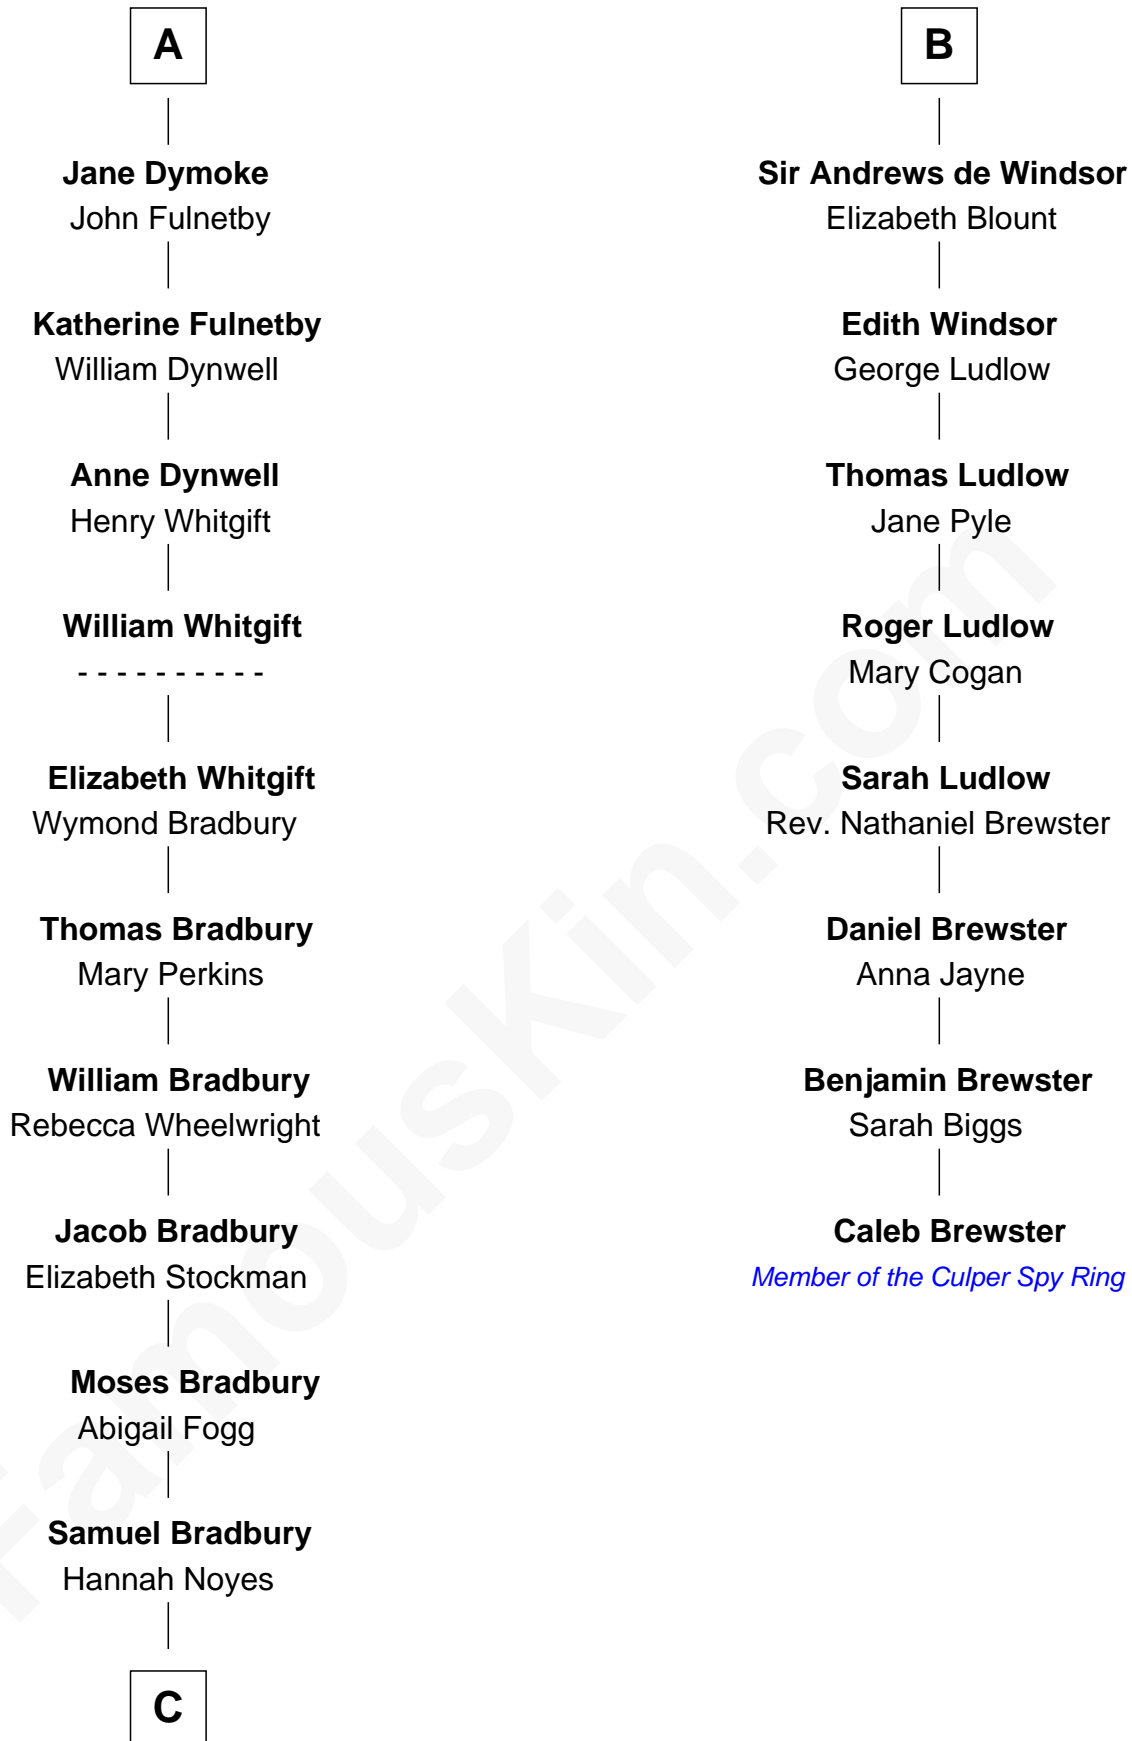

FamousKin.com Relationship Chart of

Ray Bradbury

Author of The Martian Chronicles

14th cousin 7 times removed of

Caleb Brewster

Member of the Culper Spy Ring during the American Revolution

C

—
Samuel Bradbury
Frances Mary Rothead

—
Samuel Irving Bradbury
Mary Adell Spaulding

—
Samuel Hinkston Bradbury
Minnie Alice Davis

—
Leonard Spaulding Bradbury
Esther Marie Moberg

—
Ray Bradbury
Author of The Martian Chronicles

FamousKin.com