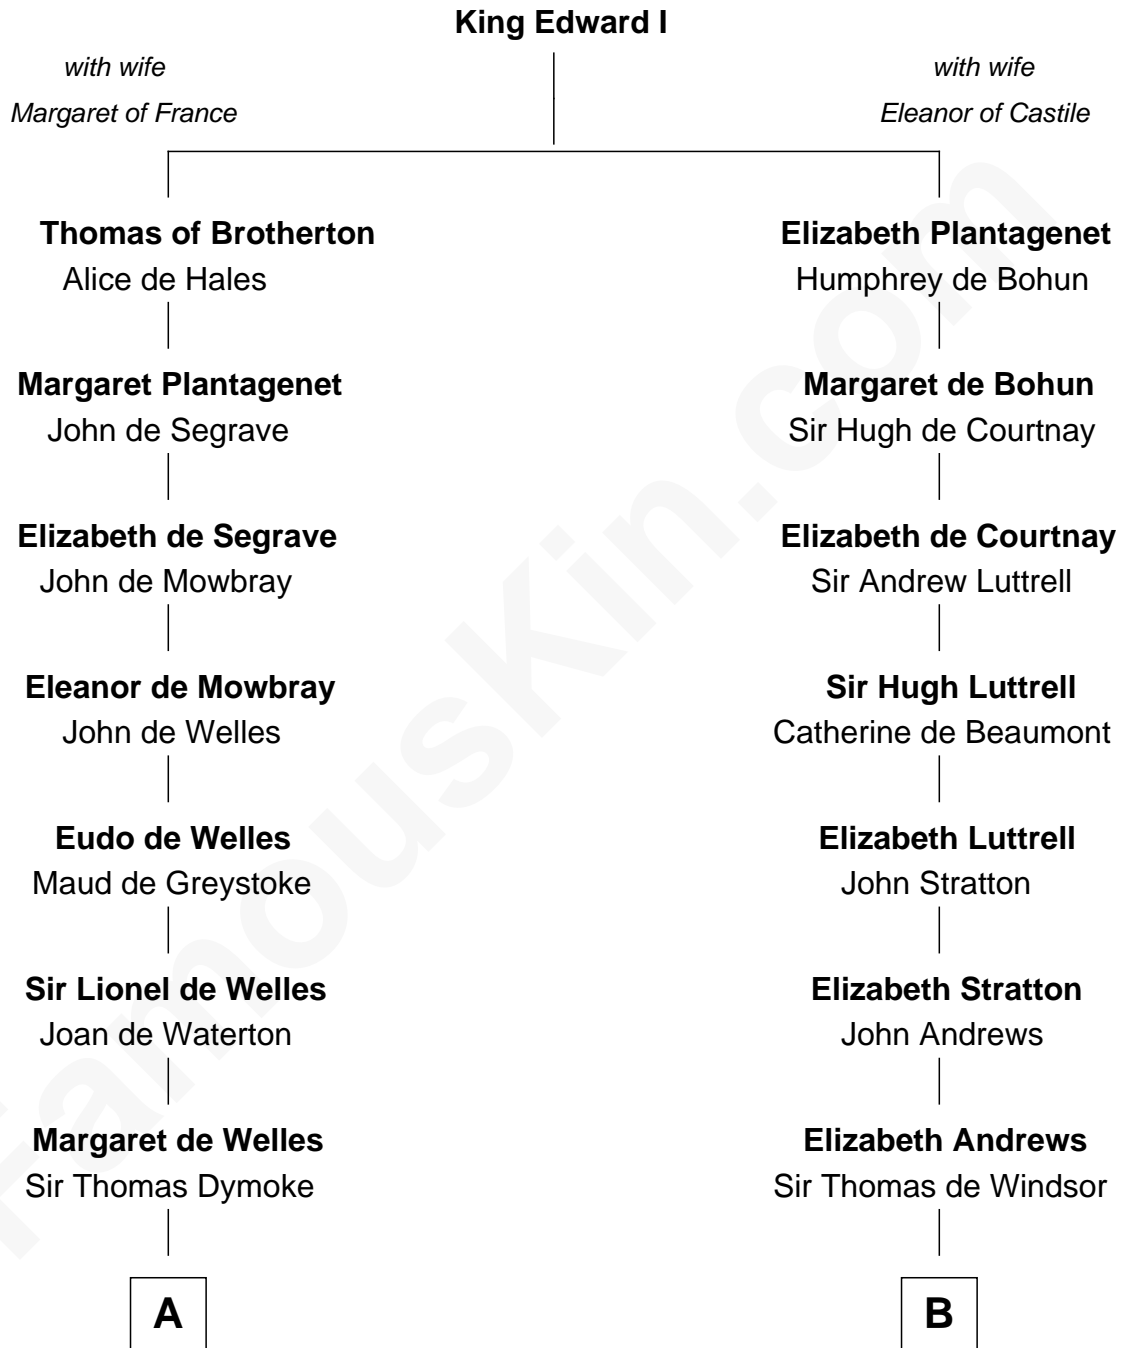

FamousKin.com Relationship Chart of

Ray Bradbury

Author of The Martian Chronicles

14th cousin 7 times removed of

Caleb Brewster

Member of the Culper Spy Ring during the American Revolution

C

—
Samuel Bradbury
Frances Mary Rothead

—
Samuel Irving Bradbury
Mary Adell Spaulding

—
Samuel Hinkston Bradbury
Minnie Alice Davis

—
Leonard Spaulding Bradbury
Esther Marie Moberg

—
Ray Bradbury
Author of The Martian Chronicles

FamousKin.com