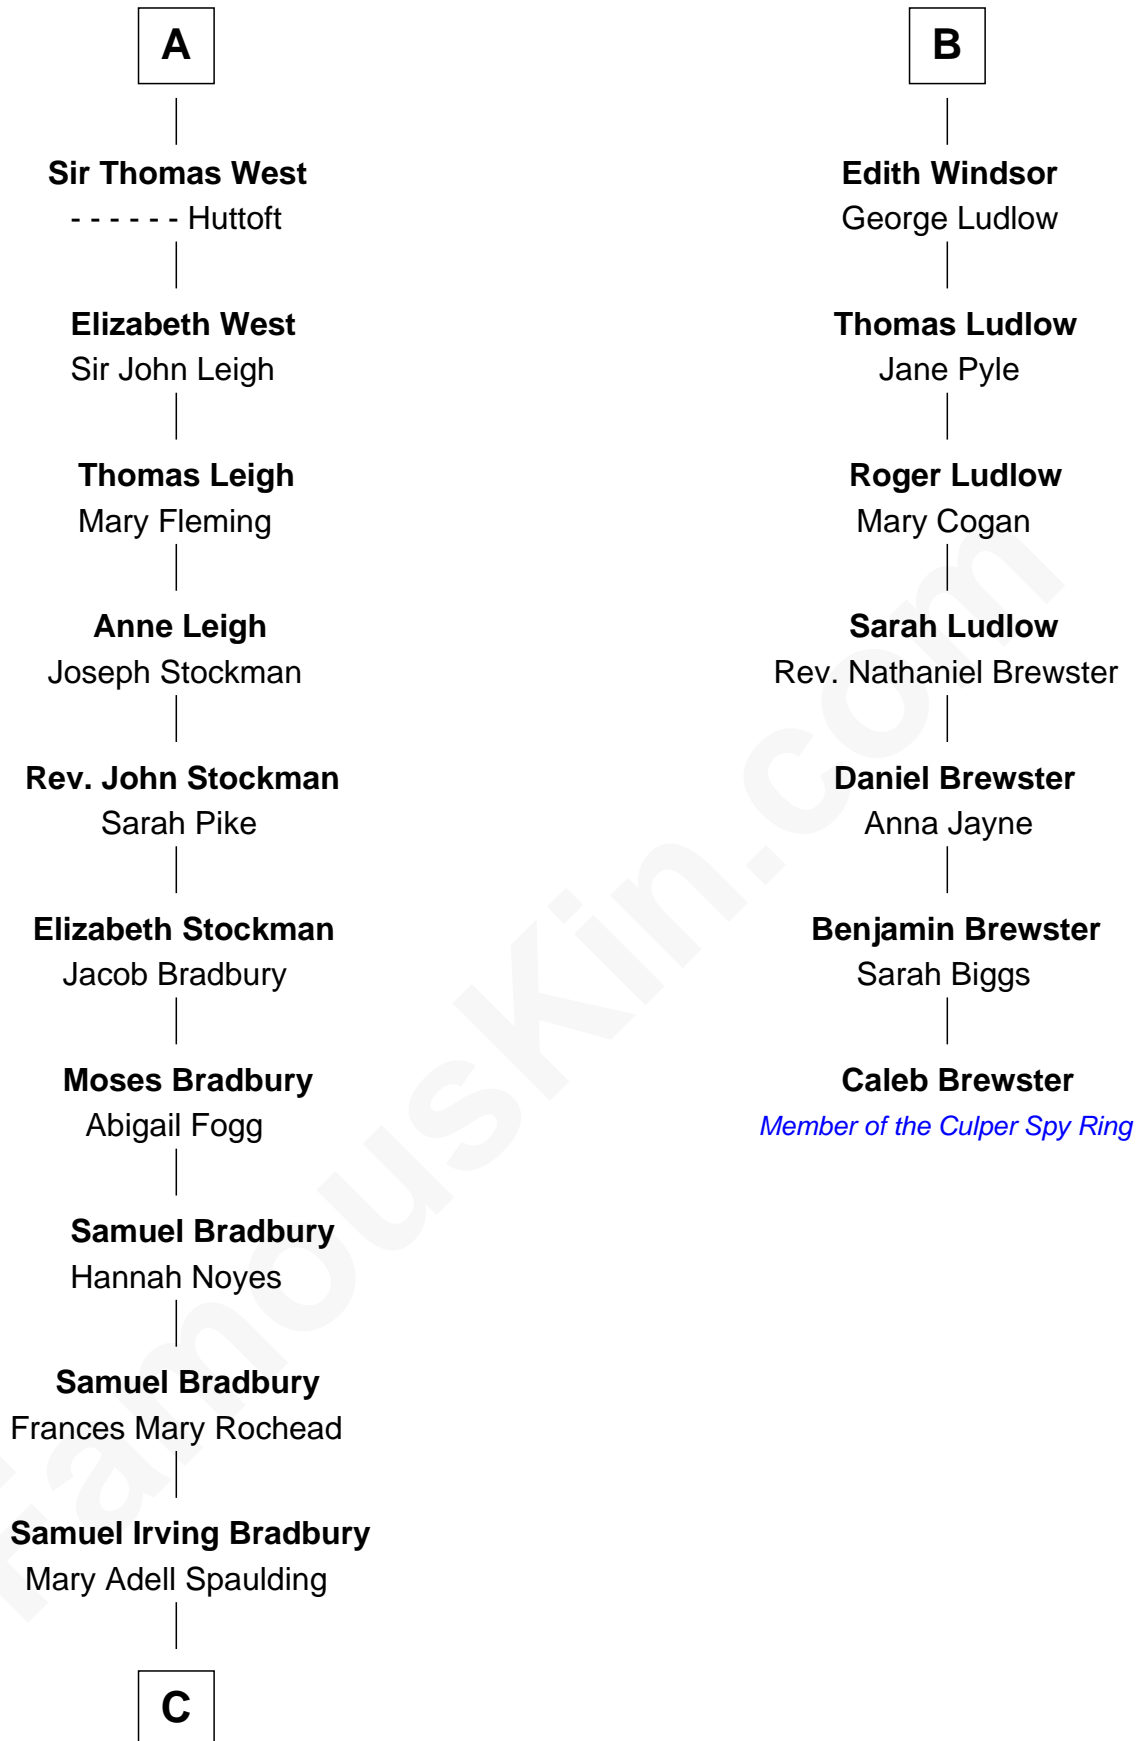

FamousKin.com

Relationship Chart of

Ray Bradbury

Author of *The Martian Chronicles*

13th cousin 6 times removed of

Caleb Brewster

Member of the Culper Spy Ring during the American Revolution

Sir Hugh de Courtenay

Agnes de St. John

Sir Thomas de Courtenay

Muriel de Moels

Margaret Courtenay

Thomas Peverell

Katherine Peverell

Sir Walter Hungerford

Sir Robert Hungerford

Margaret Botreaux

Katherine Hungerford

Sir Richard West

Sir Thomas West

Eleanor Copley

Sir George West

Elizabeth Morton

A

Elizabeth Stratton

John Andrews

Elizabeth Andrews

Sir Thomas de Windsor

Sir Andrews de Windsor

Elizabeth Blount

B

C