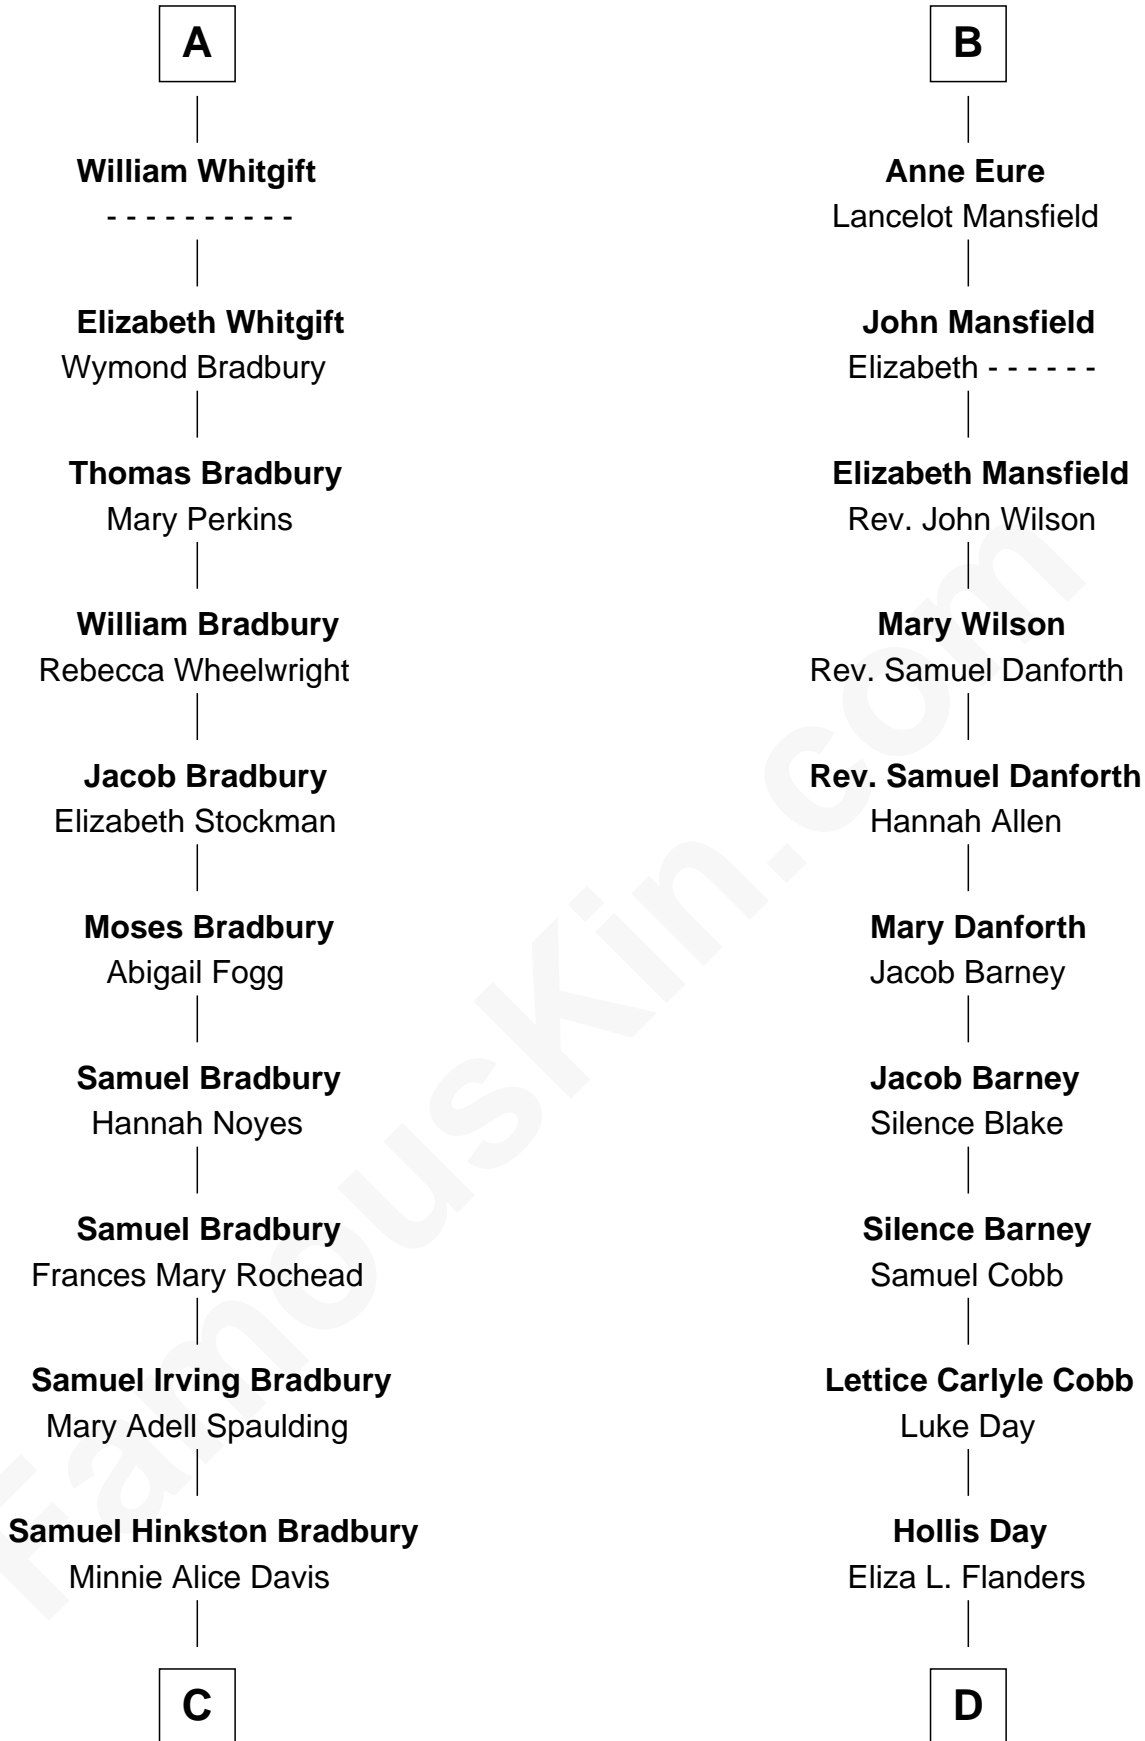

# FamousKin.com Relationship Chart of

**Ray Bradbury**

*Author of The Martian Chronicles*

18th cousin 1 time removed of

**Sandra Day O'Connor**

*First Female U.S. Supreme Court Justice*

**C**

**Leonard Spaulding Bradbury**

Esther Marie Moberg

**Ray Bradbury**

*Author of The Martian Chronicles*

**D**

**Henry Clay Day**

Alice Edith Hilton

**Henry R. Day**

Ada Mae Wilkey

**Sandra Day O'Connor**

*U.S. Supreme Court Justice*

FamousKin.com