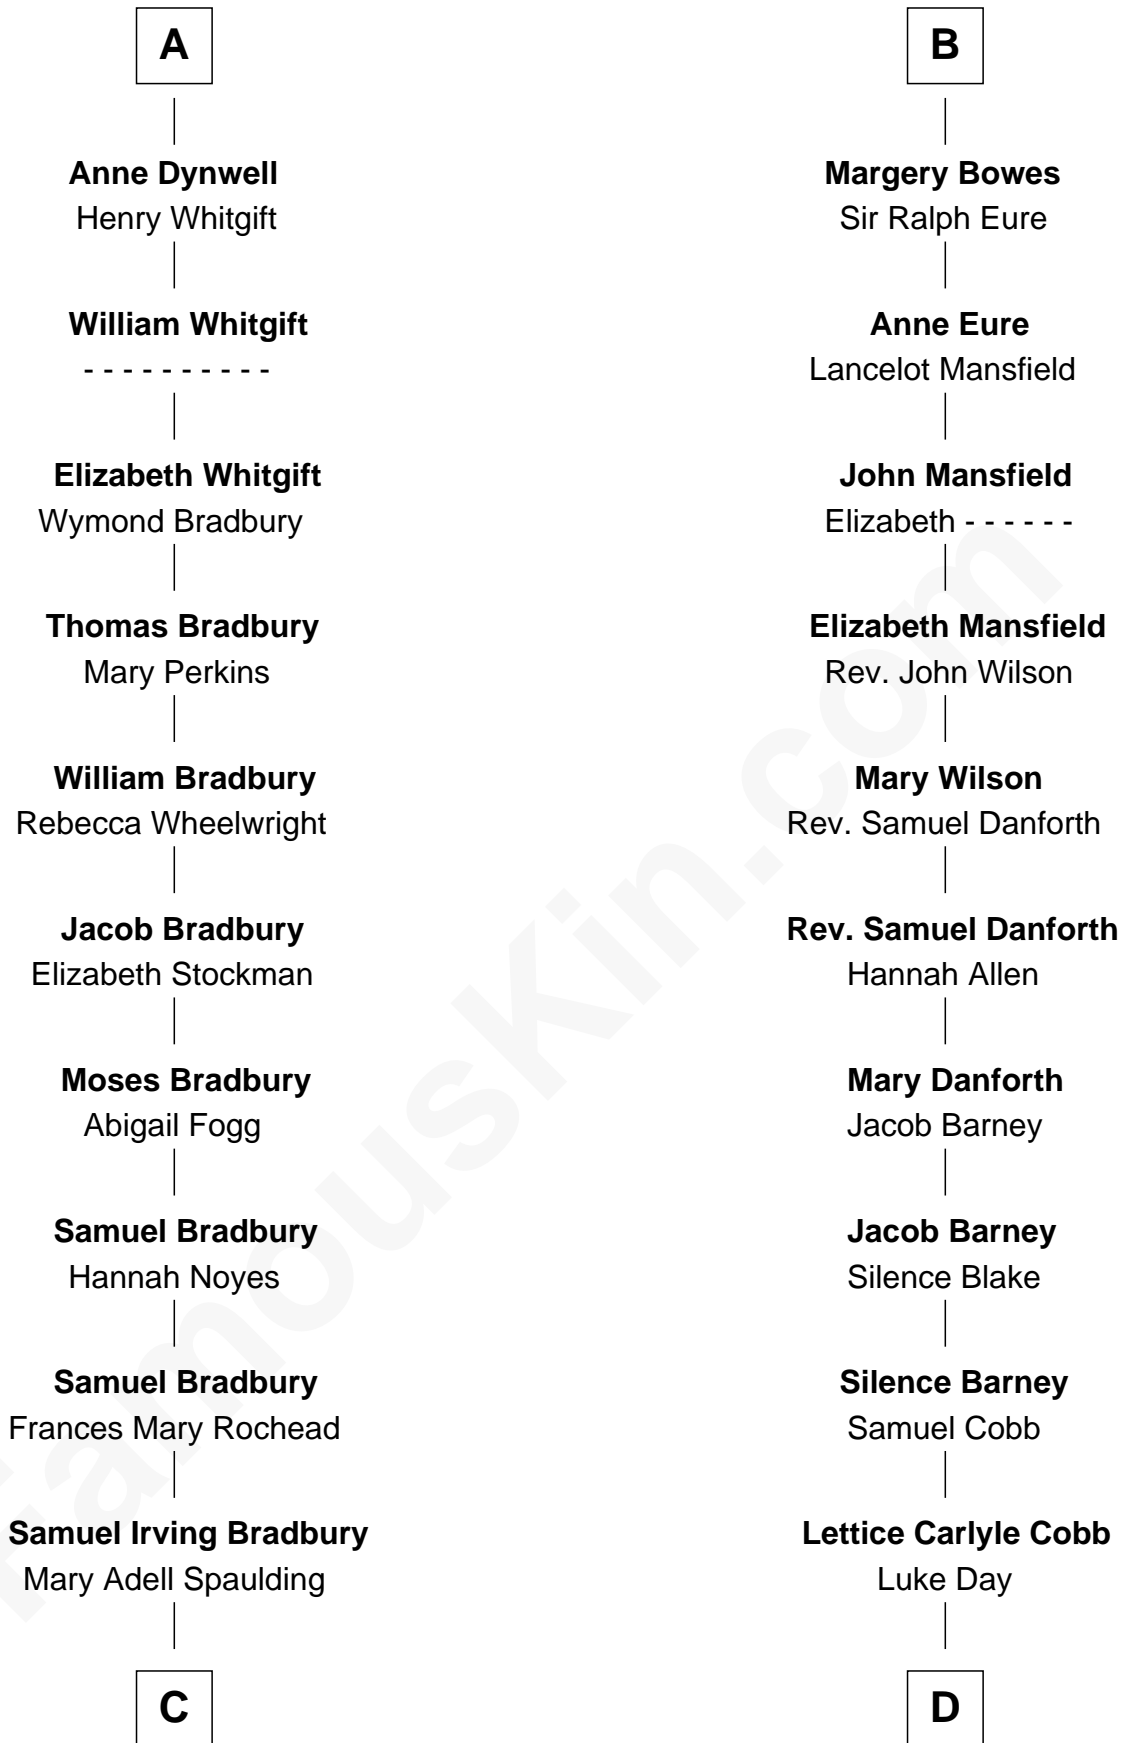

FamousKin.com Relationship Chart of

Ray Bradbury

Author of The Martian Chronicles

19th cousin 1 time removed of

Sandra Day O'Connor

First Female U.S. Supreme Court Justice

C

Samuel Hinkston Bradbury

Minnie Alice Davis

Leonard Spaulding Bradbury

Esther Marie Moberg

Ray Bradbury

Author of [The Martian Chronicles](#)

D

Hollis Day

Eliza L. Flanders

Henry Clay Day

Alice Edith Hilton

Henry R. Day

Ada Mae Wilkey

Sandra Day O'Connor

[U.S. Supreme Court Justice](#)

FamousKin.com