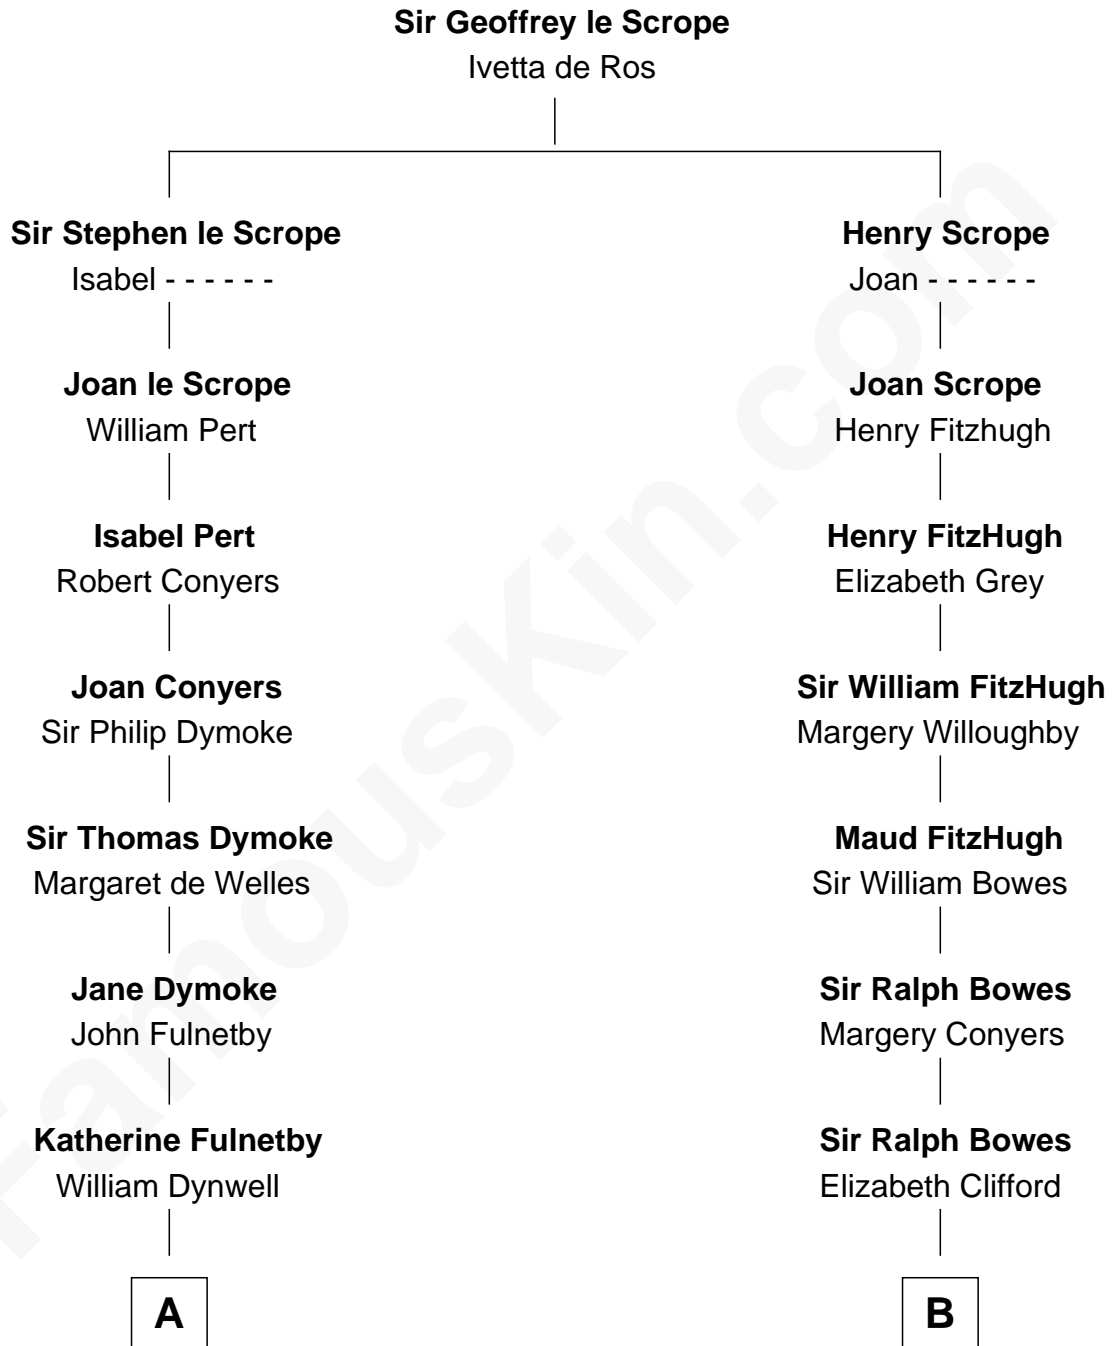

FamousKin.com Relationship Chart of

Ray Bradbury

Author of The Martian Chronicles

19th cousin 1 time removed of

Sandra Day O'Connor

First Female U.S. Supreme Court Justice

C

Samuel Hinkston Bradbury

Minnie Alice Davis

Leonard Spaulding Bradbury

Esther Marie Moberg

Ray Bradbury

Author of [The Martian Chronicles](#)

D

Hollis Day

Eliza L. Flanders