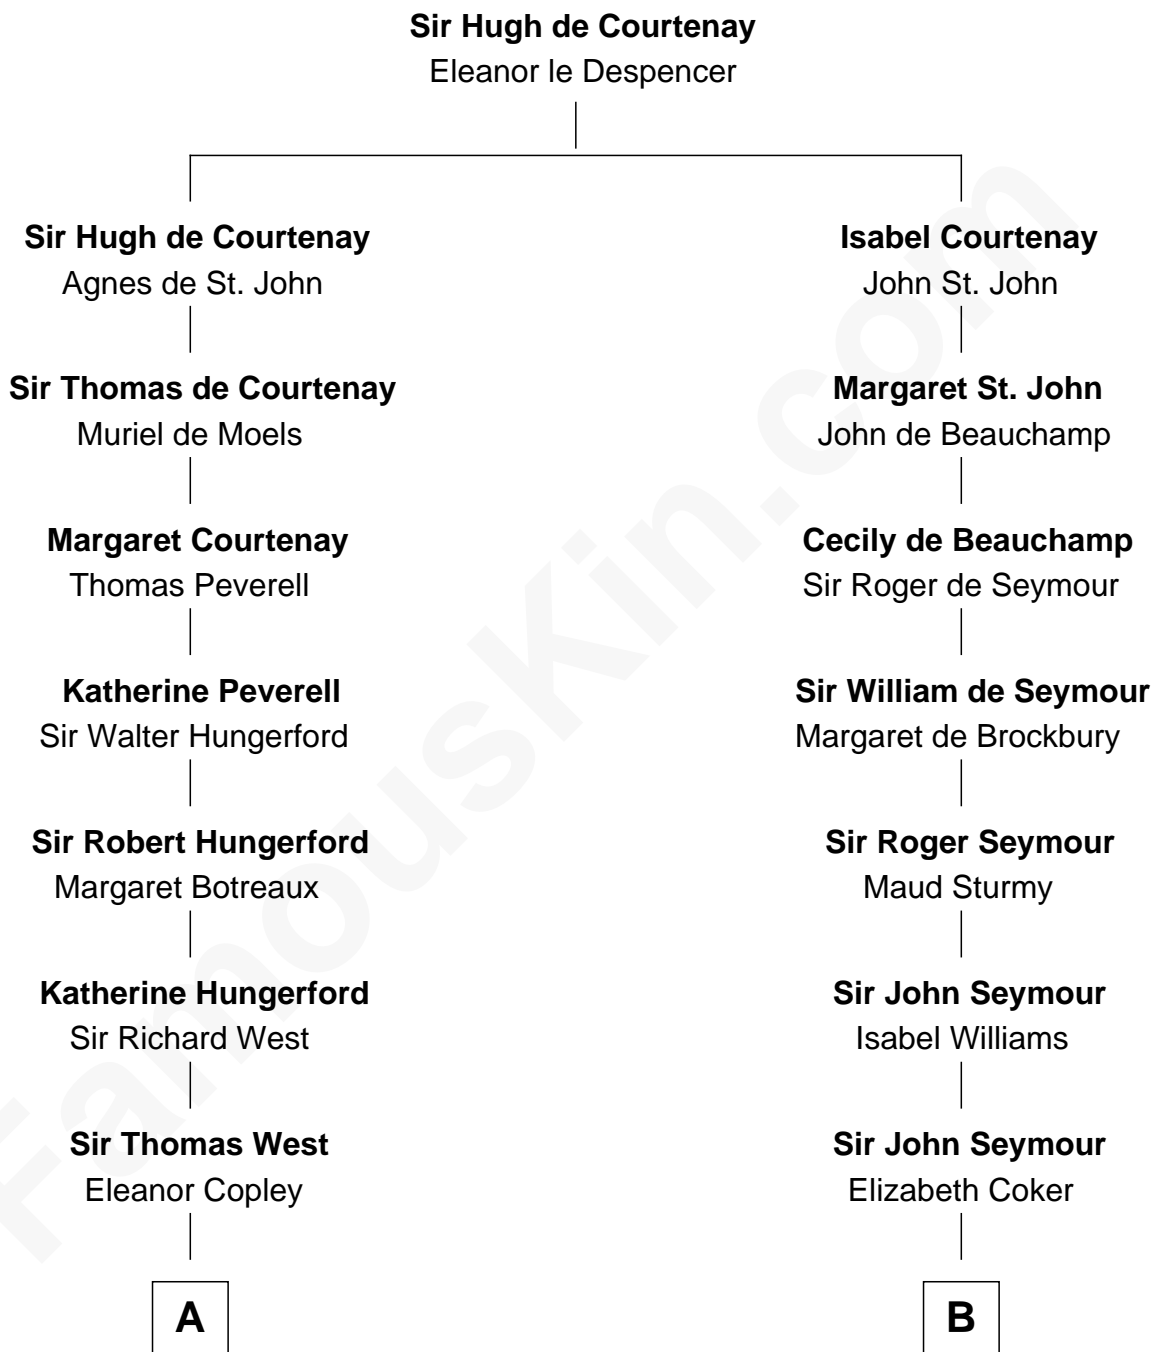

FamousKin.com Relationship Chart of

Ray Bradbury

Author of The Martian Chronicles

15th cousin 5 times removed of

Caesar Rodney

Signer of the Declaration of Independence

C

—
Samuel Irving Bradbury

Mary Adell Spaulding

—
Samuel Hinkston Bradbury

Minnie Alice Davis

—
Leonard Spaulding Bradbury

Esther Marie Moberg

—
Ray Bradbury

Author of [The Martian Chronicles](#)

FamousKin.com