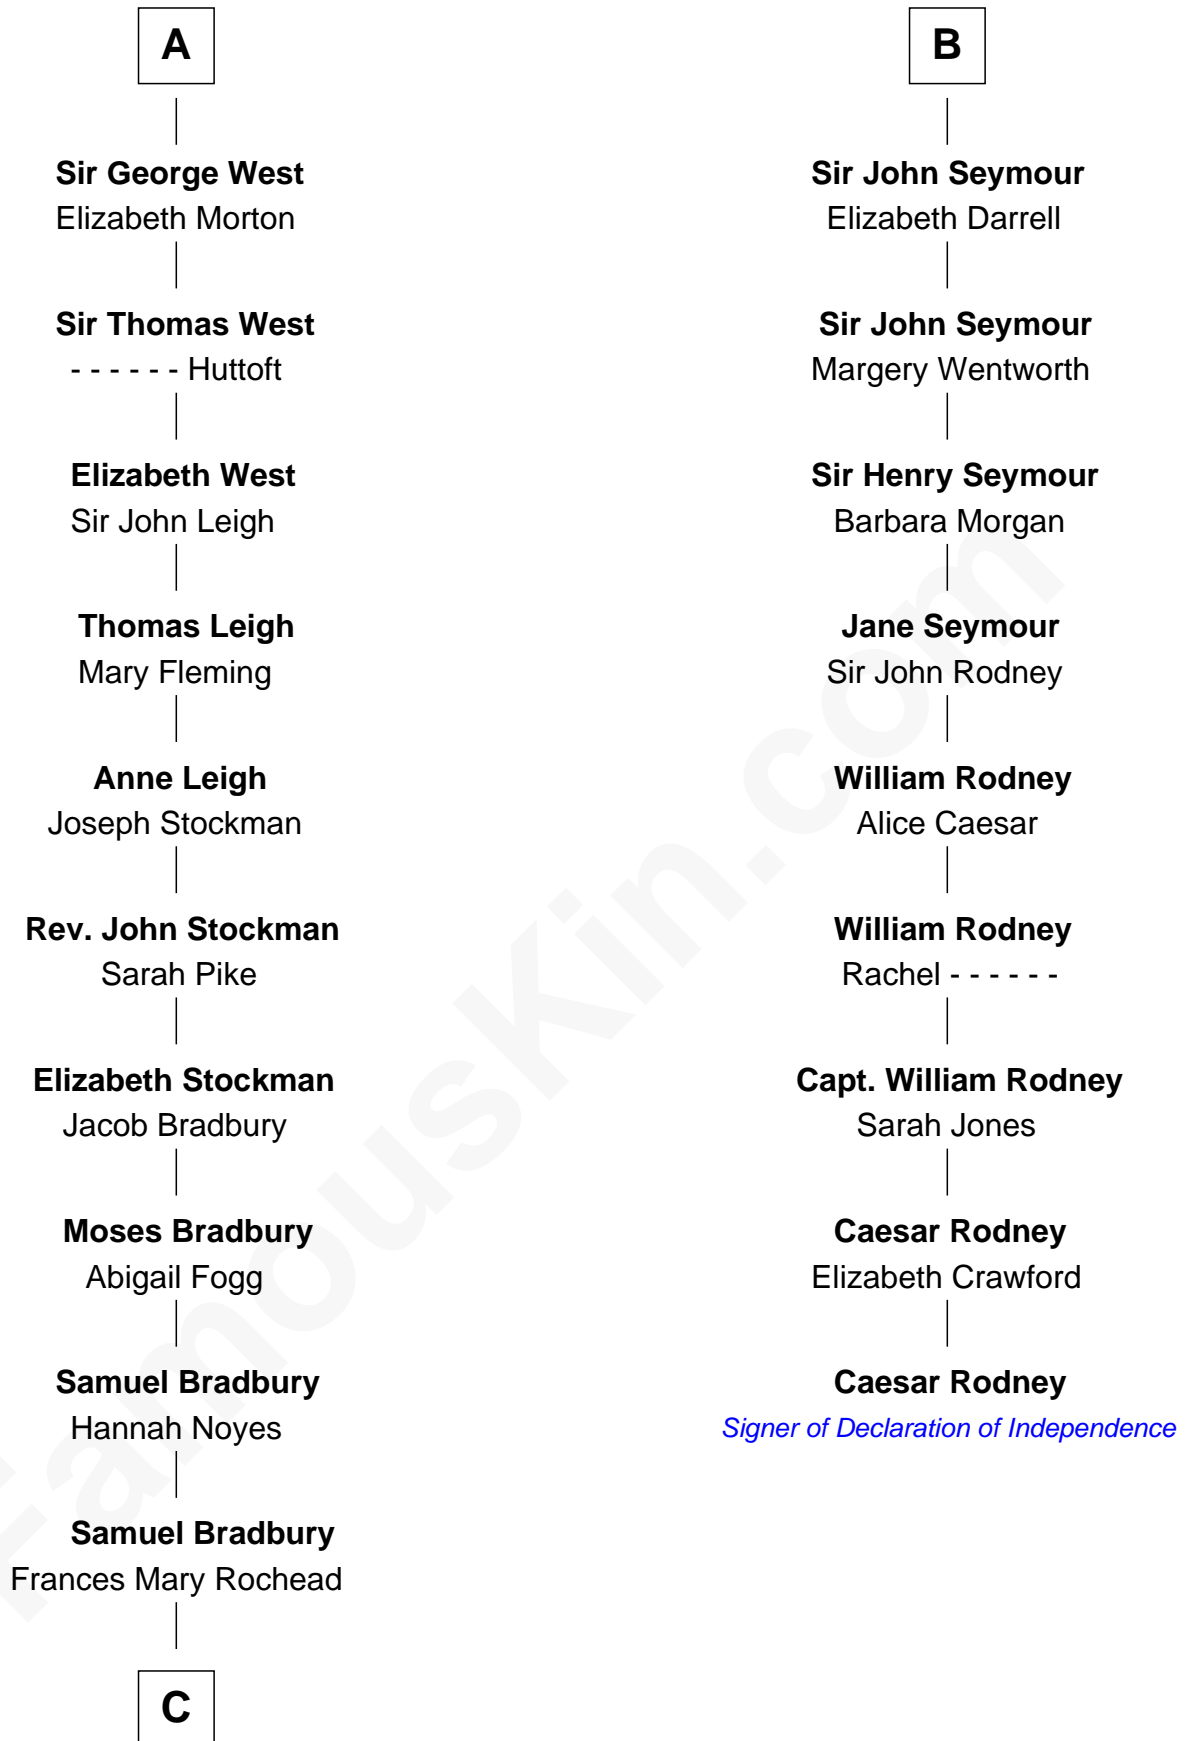

FamousKin.com Relationship Chart of

Ray Bradbury

Author of The Martian Chronicles

15th cousin 5 times removed of

Caesar Rodney

Signer of the Declaration of Independence

C

—
Samuel Irving Bradbury

Mary Adell Spaulding

—
Samuel Hinkston Bradbury

Minnie Alice Davis

—
Leonard Spaulding Bradbury

Esther Marie Moberg

—
Ray Bradbury

Author of [The Martian Chronicles](#)

FamousKin.com