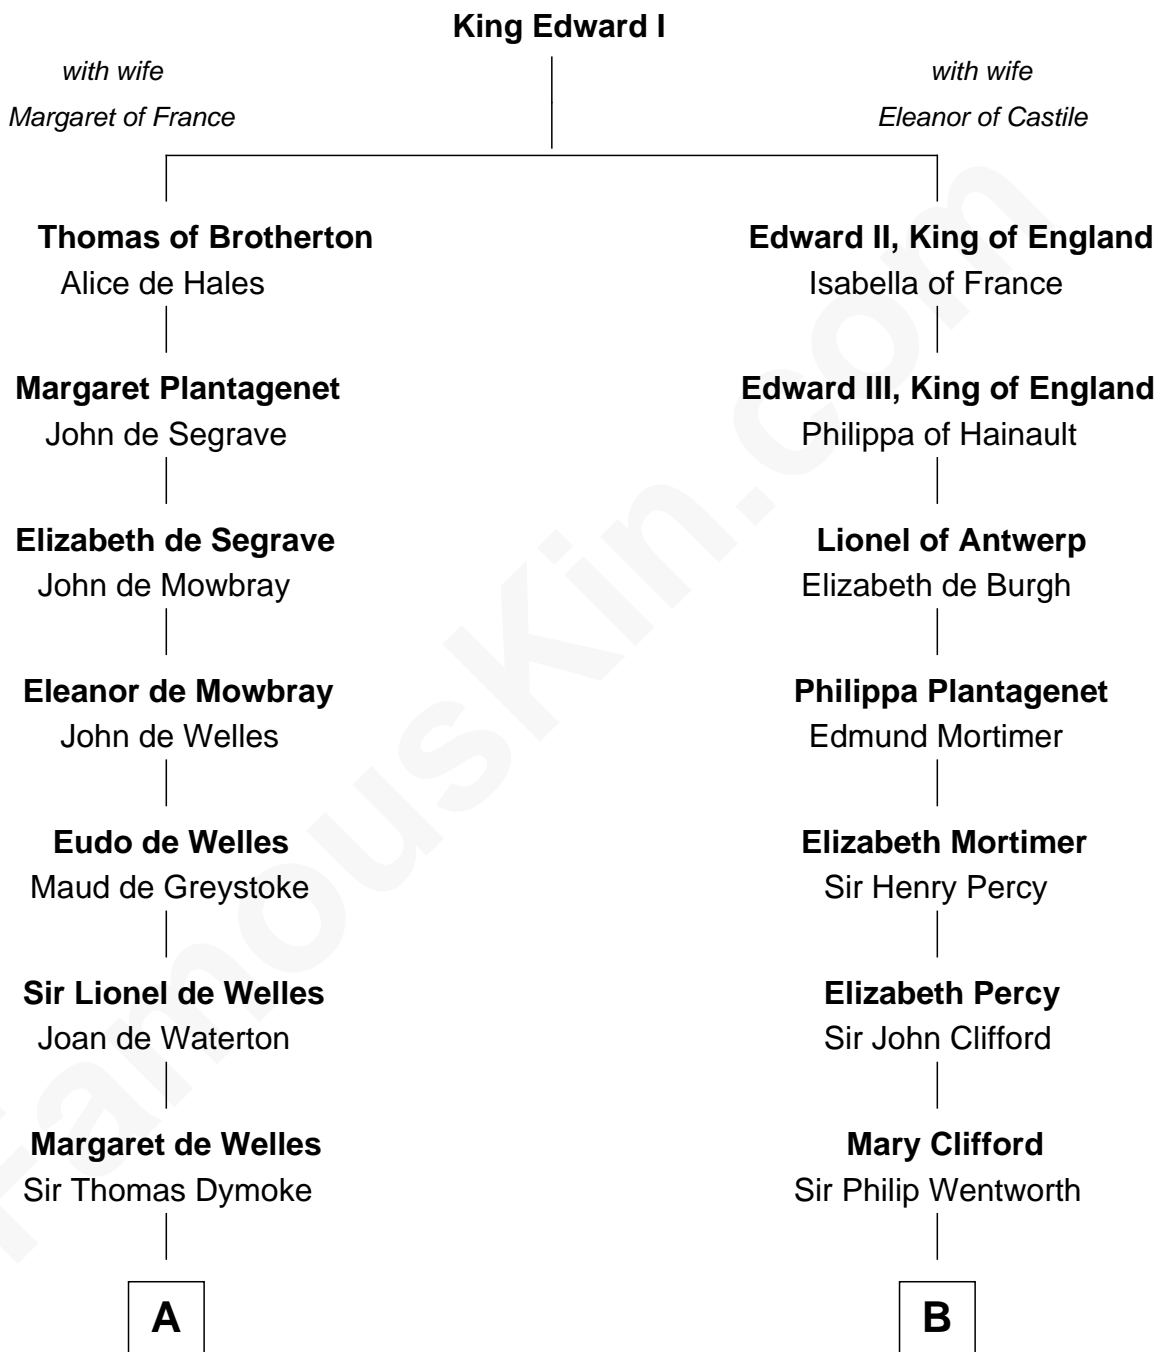

FamousKin.com

Relationship Chart of

Ray Bradbury

Author of The Martian Chronicles

15th cousin 6 times removed of

Caesar Rodney

Signer of the Declaration of Independence

C

—
Samuel Bradbury
Frances Mary Rothead

—
Samuel Irving Bradbury
Mary Adell Spaulding

—
Samuel Hinkston Bradbury
Minnie Alice Davis

—
Leonard Spaulding Bradbury
Esther Marie Moberg

—
Ray Bradbury
Author of The Martian Chronicles