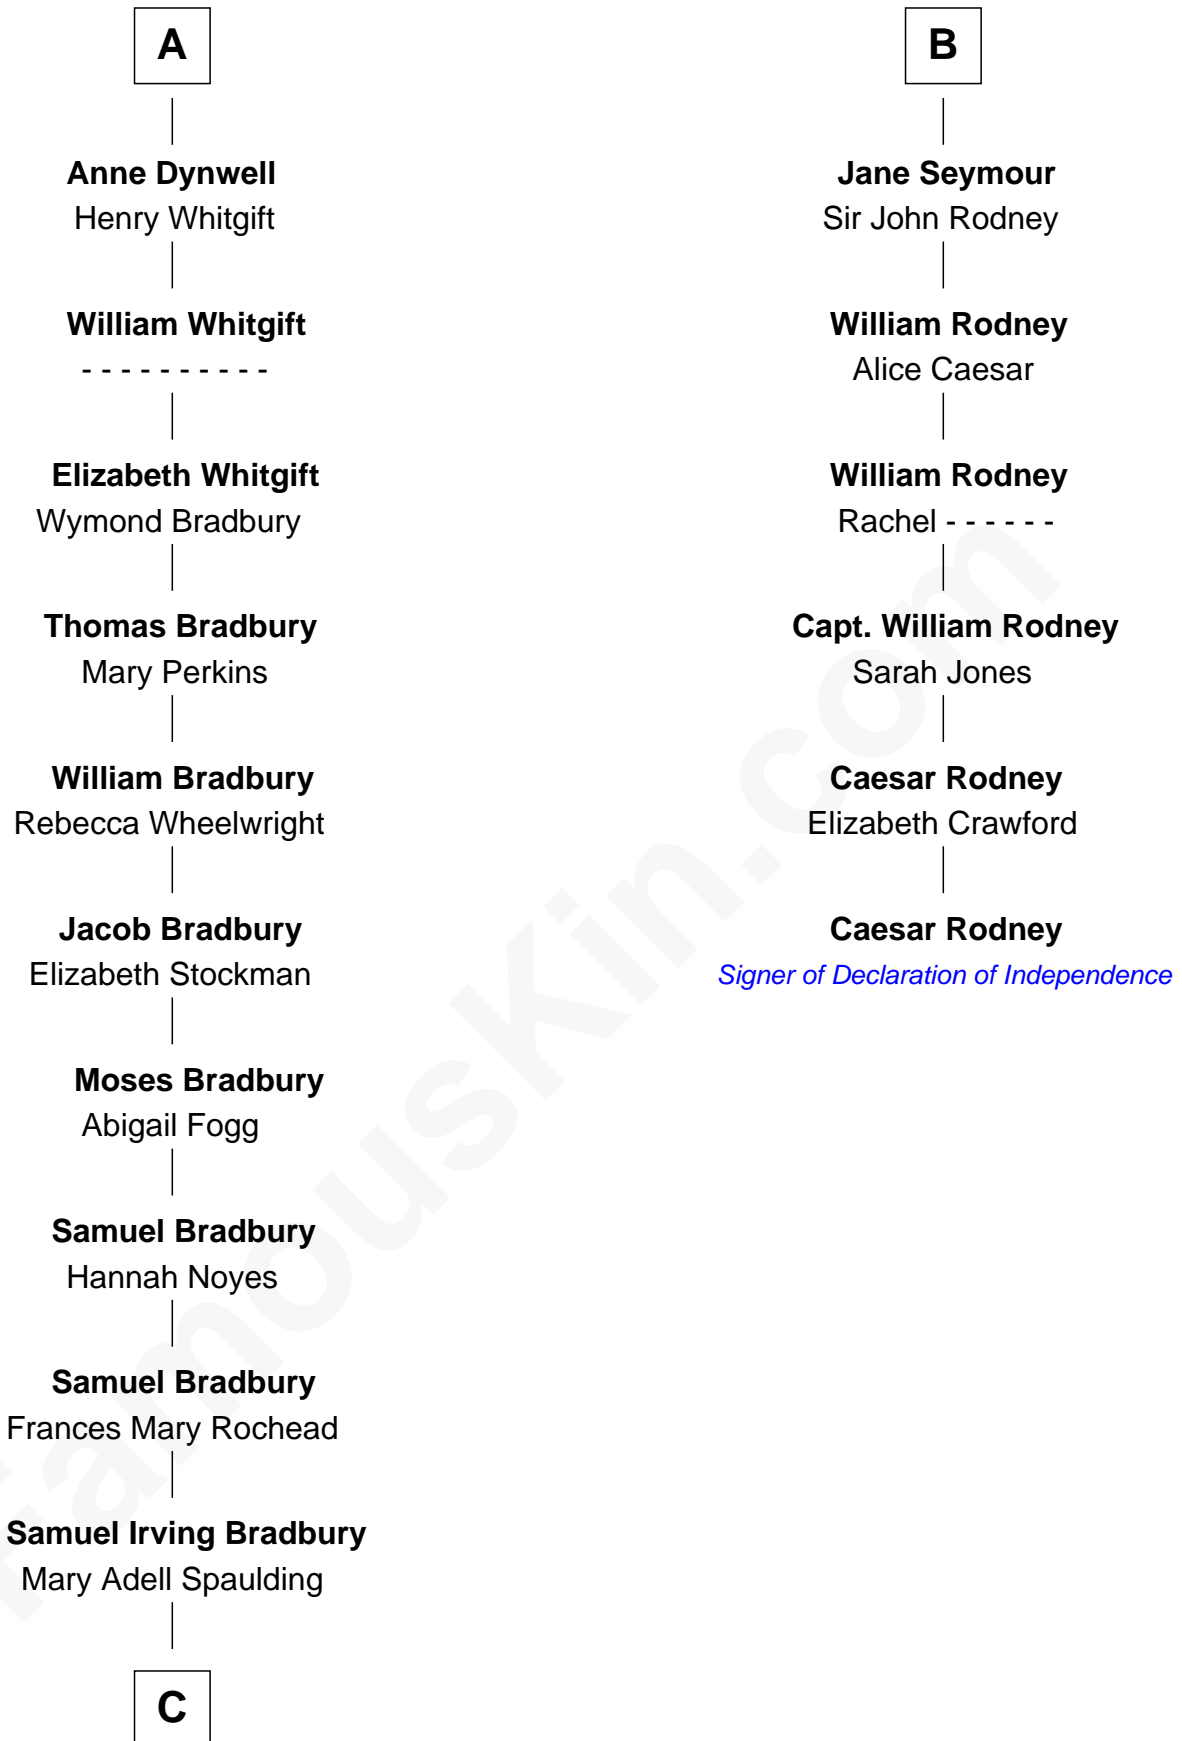

FamousKin.com

Relationship Chart of

Ray Bradbury

Author of *The Martian Chronicles*

12th cousin 7 times removed of

Caesar Rodney

Signer of the Declaration of Independence

C

—
Samuel Hinkston Bradbury

Minnie Alice Davis

—
Leonard Spaulding Bradbury

Esther Marie Moberg

—
Ray Bradbury

Author of [The Martian Chronicles](#)

FamousKin.com