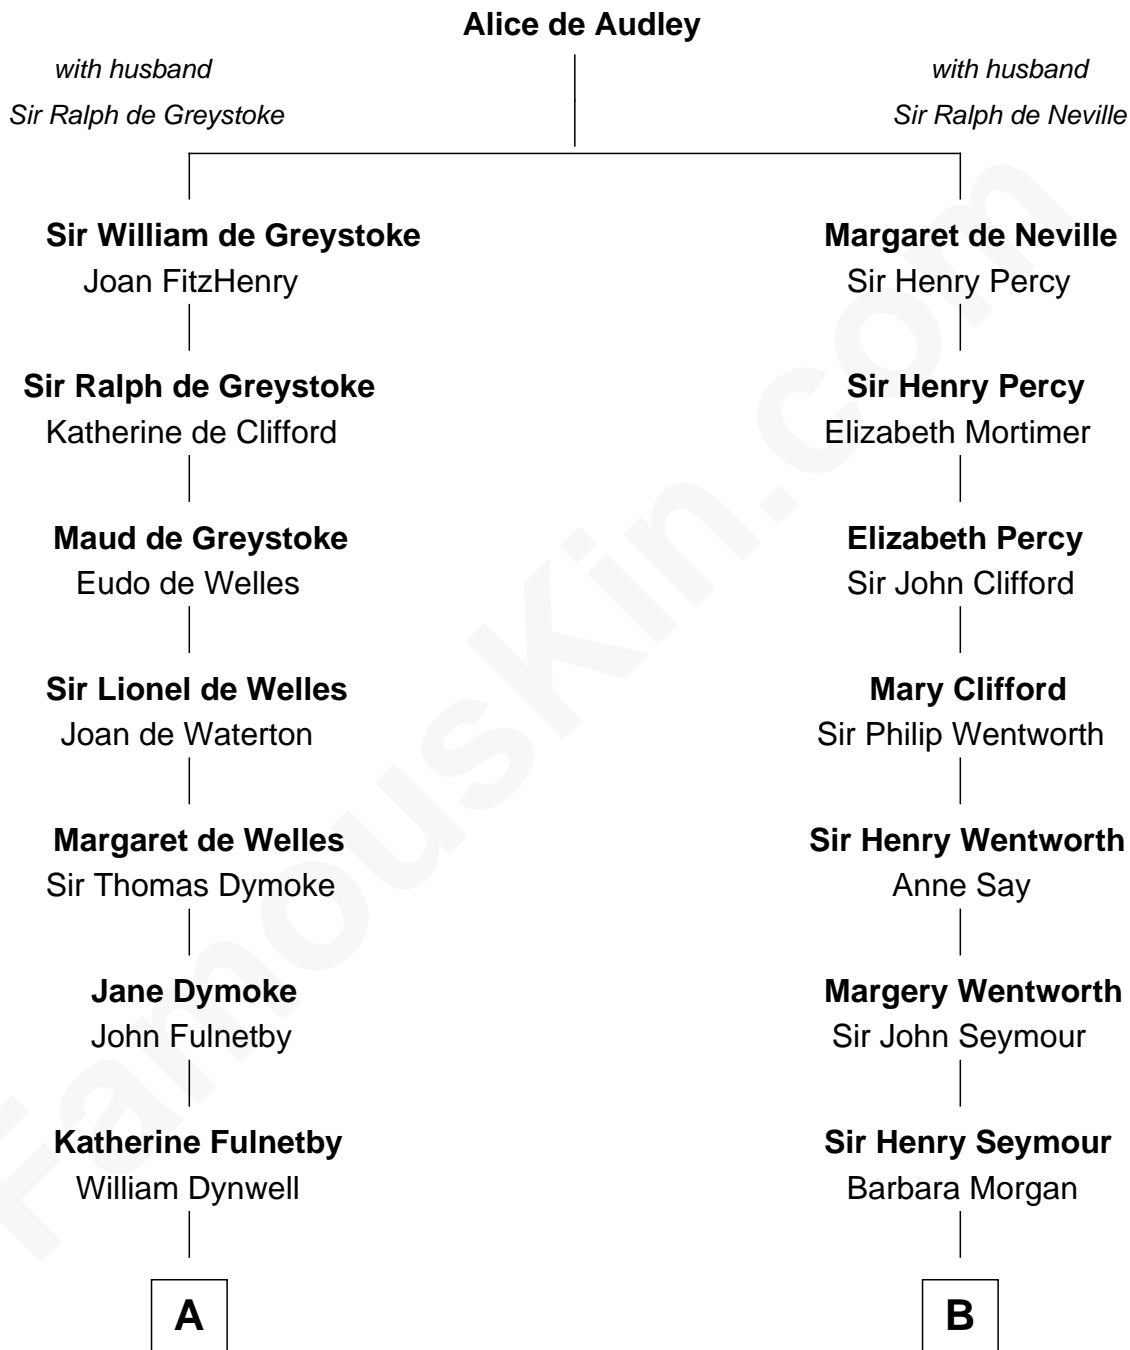

FamousKin.com

Relationship Chart of

Ray Bradbury

Author of *The Martian Chronicles*

12th cousin 7 times removed of

Caesar Rodney

Signer of the Declaration of Independence

C

—
Samuel Hinkston Bradbury

Minnie Alice Davis

—
Leonard Spaulding Bradbury

Esther Marie Moberg

—
Ray Bradbury

Author of [The Martian Chronicles](#)

FamousKin.com