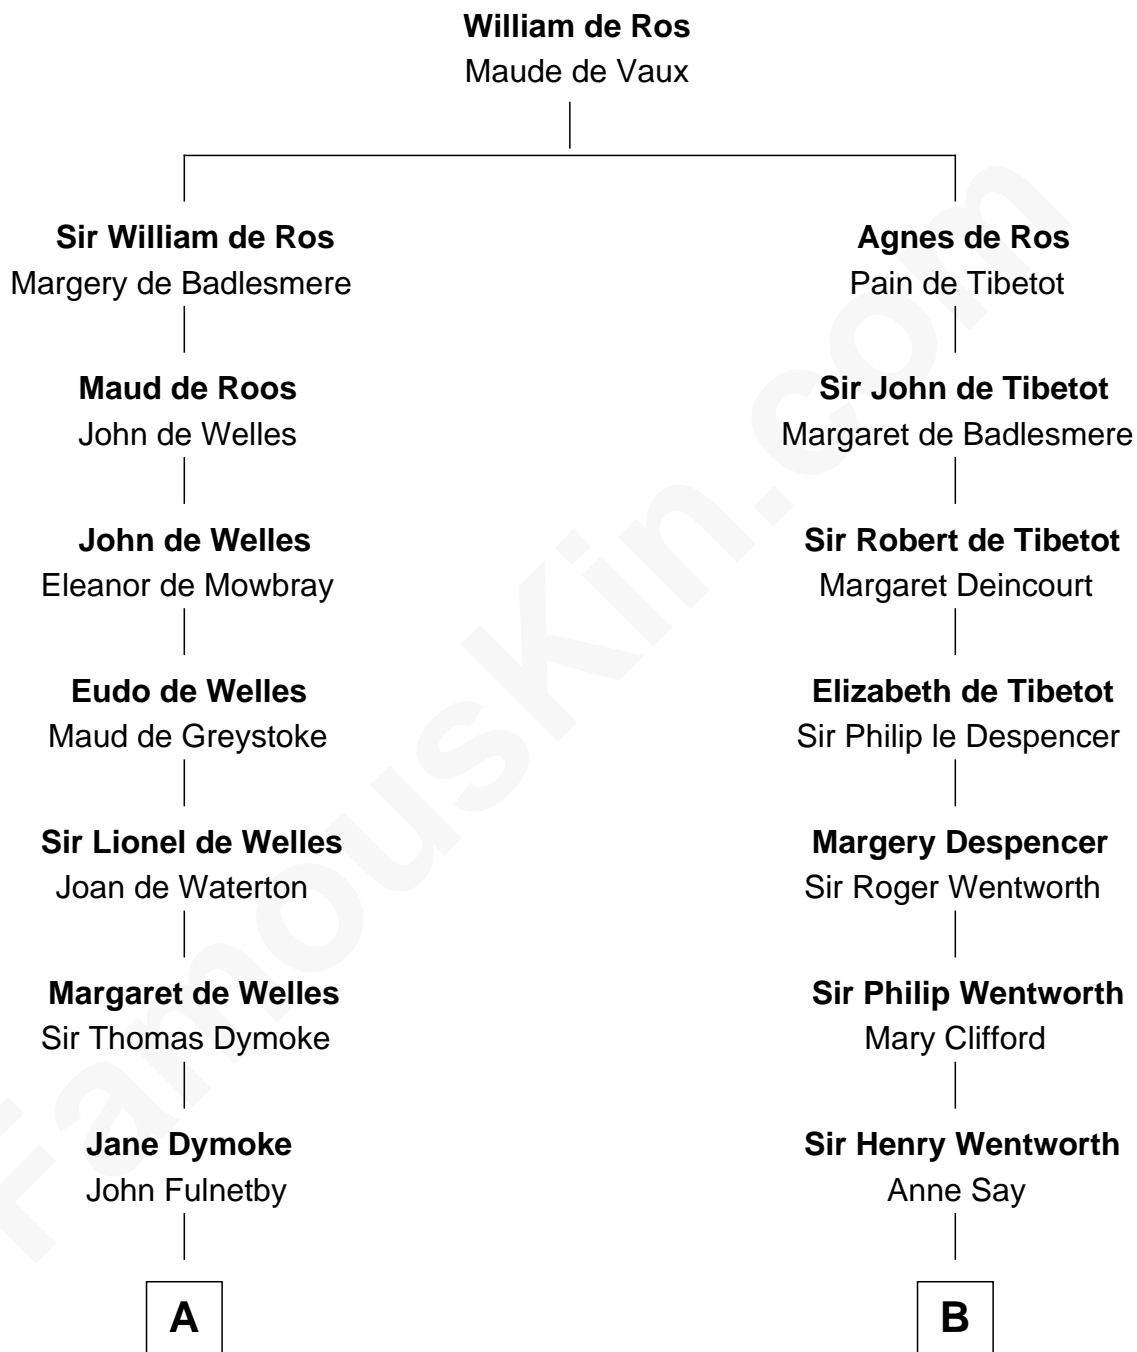

FamousKin.com Relationship Chart of

Ray Bradbury

Author of The Martian Chronicles

14th cousin 6 times removed of

Caesar Rodney

Signer of the Declaration of Independence

C

—
Samuel Irving Bradbury

Mary Adell Spaulding

—
Samuel Hinkston Bradbury

Minnie Alice Davis

—
Leonard Spaulding Bradbury

Esther Marie Moberg

—
Ray Bradbury

Author of [The Martian Chronicles](#)

FamousKin.com