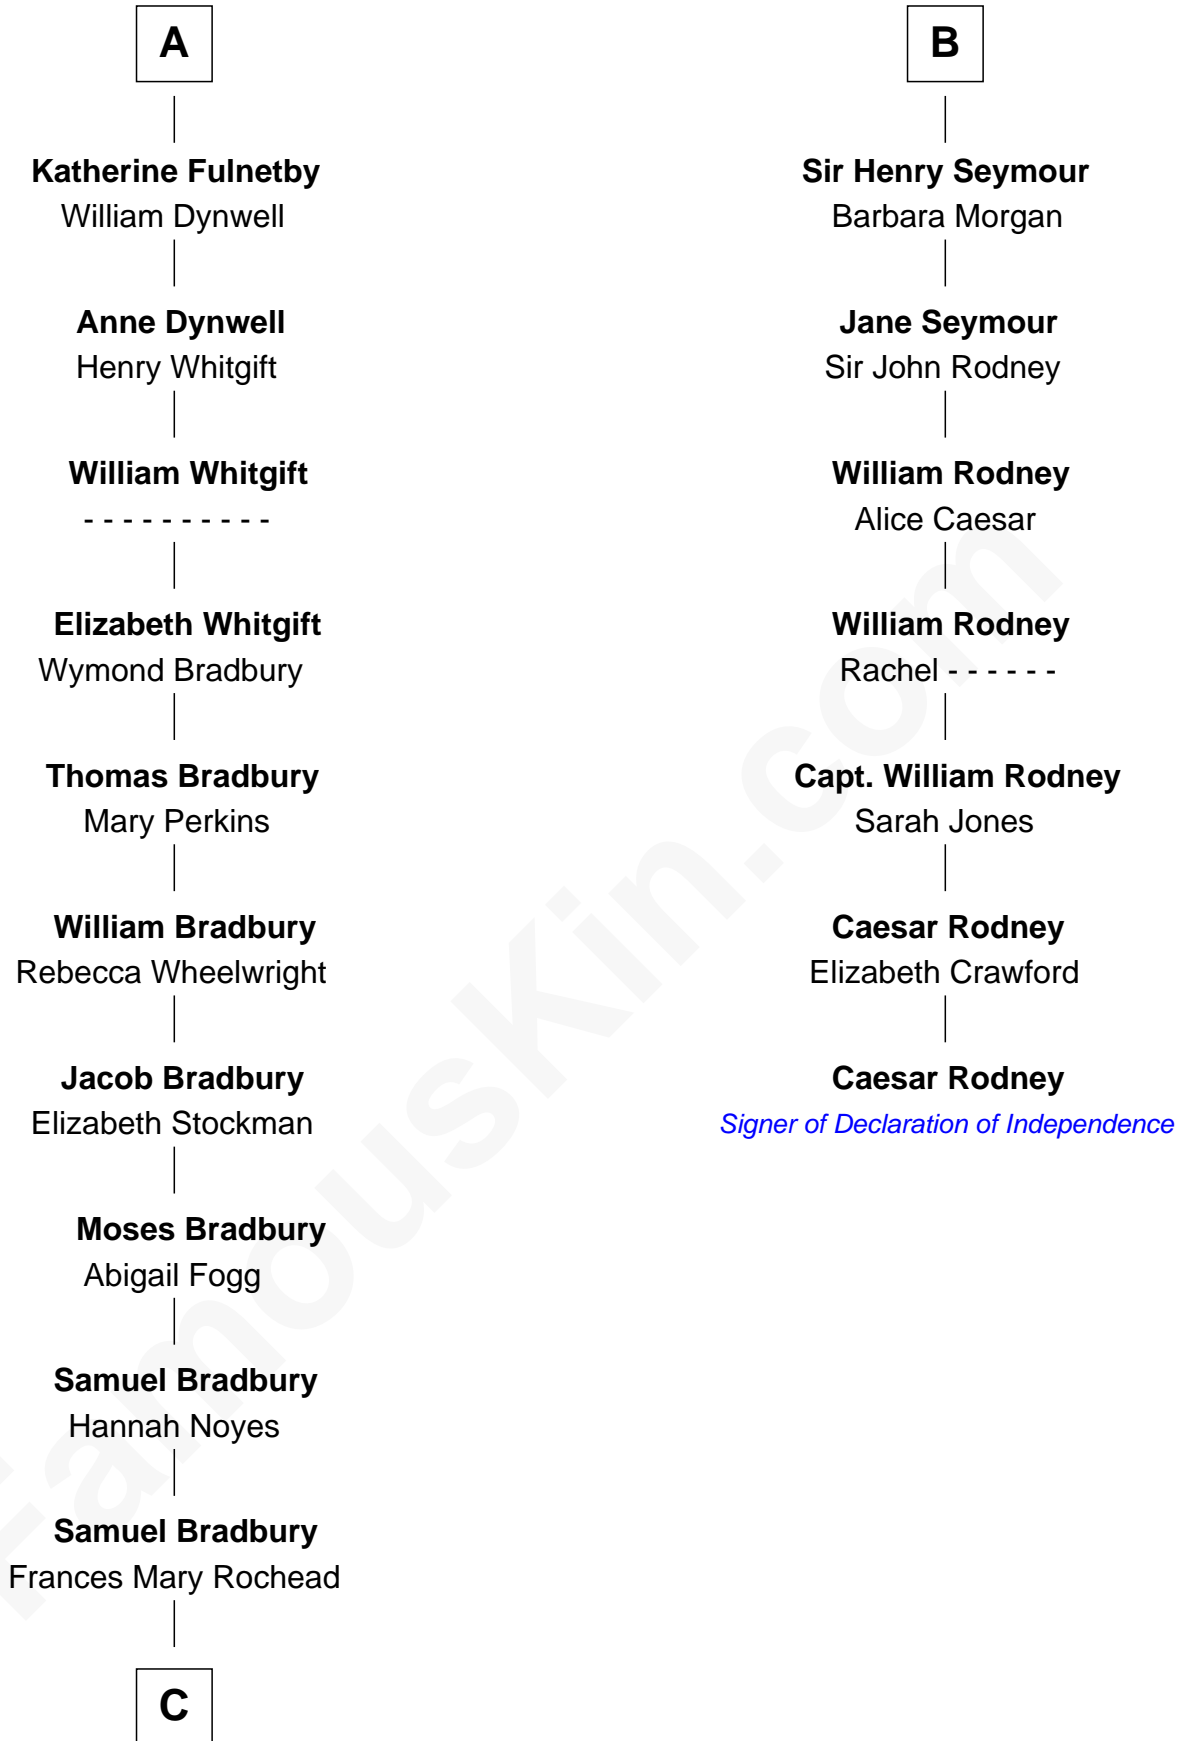

FamousKin.com Relationship Chart of

Ray Bradbury

Author of The Martian Chronicles

13th cousin 7 times removed of

Caesar Rodney

Signer of the Declaration of Independence

C

—
Samuel Irving Bradbury

Mary Adell Spaulding

—
Samuel Hinkston Bradbury

Minnie Alice Davis

—
Leonard Spaulding Bradbury

Esther Marie Moberg

—
Ray Bradbury

Author of [The Martian Chronicles](#)

FamousKin.com