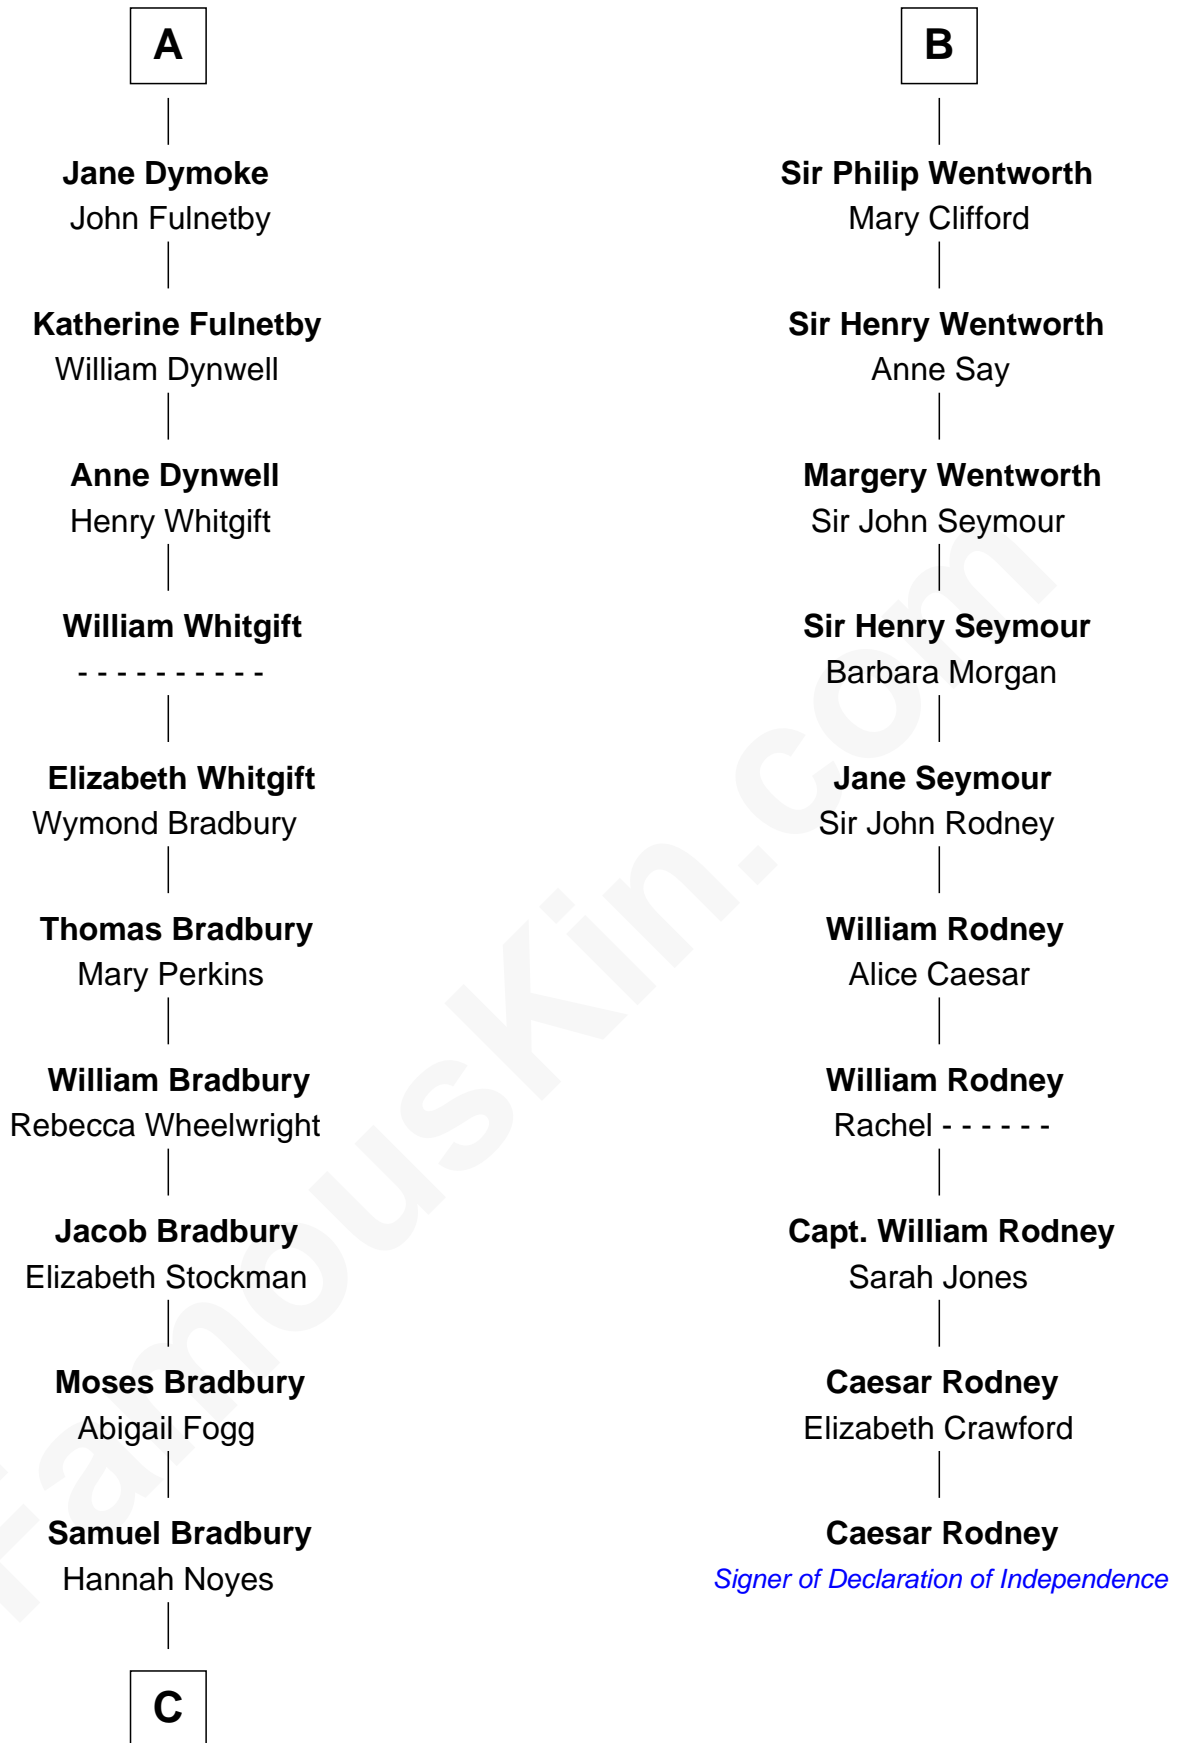

FamousKin.com

Relationship Chart of

Ray Bradbury

Author of The Martian Chronicles

16th cousin 5 times removed of

Caesar Rodney

Signer of the Declaration of Independence

C

—
Samuel Bradbury
Frances Mary Rothead

—
Samuel Irving Bradbury
Mary Adell Spaulding

—
Samuel Hinkston Bradbury
Minnie Alice Davis

—
Leonard Spaulding Bradbury
Esther Marie Moberg

—
Ray Bradbury
Author of The Martian Chronicles