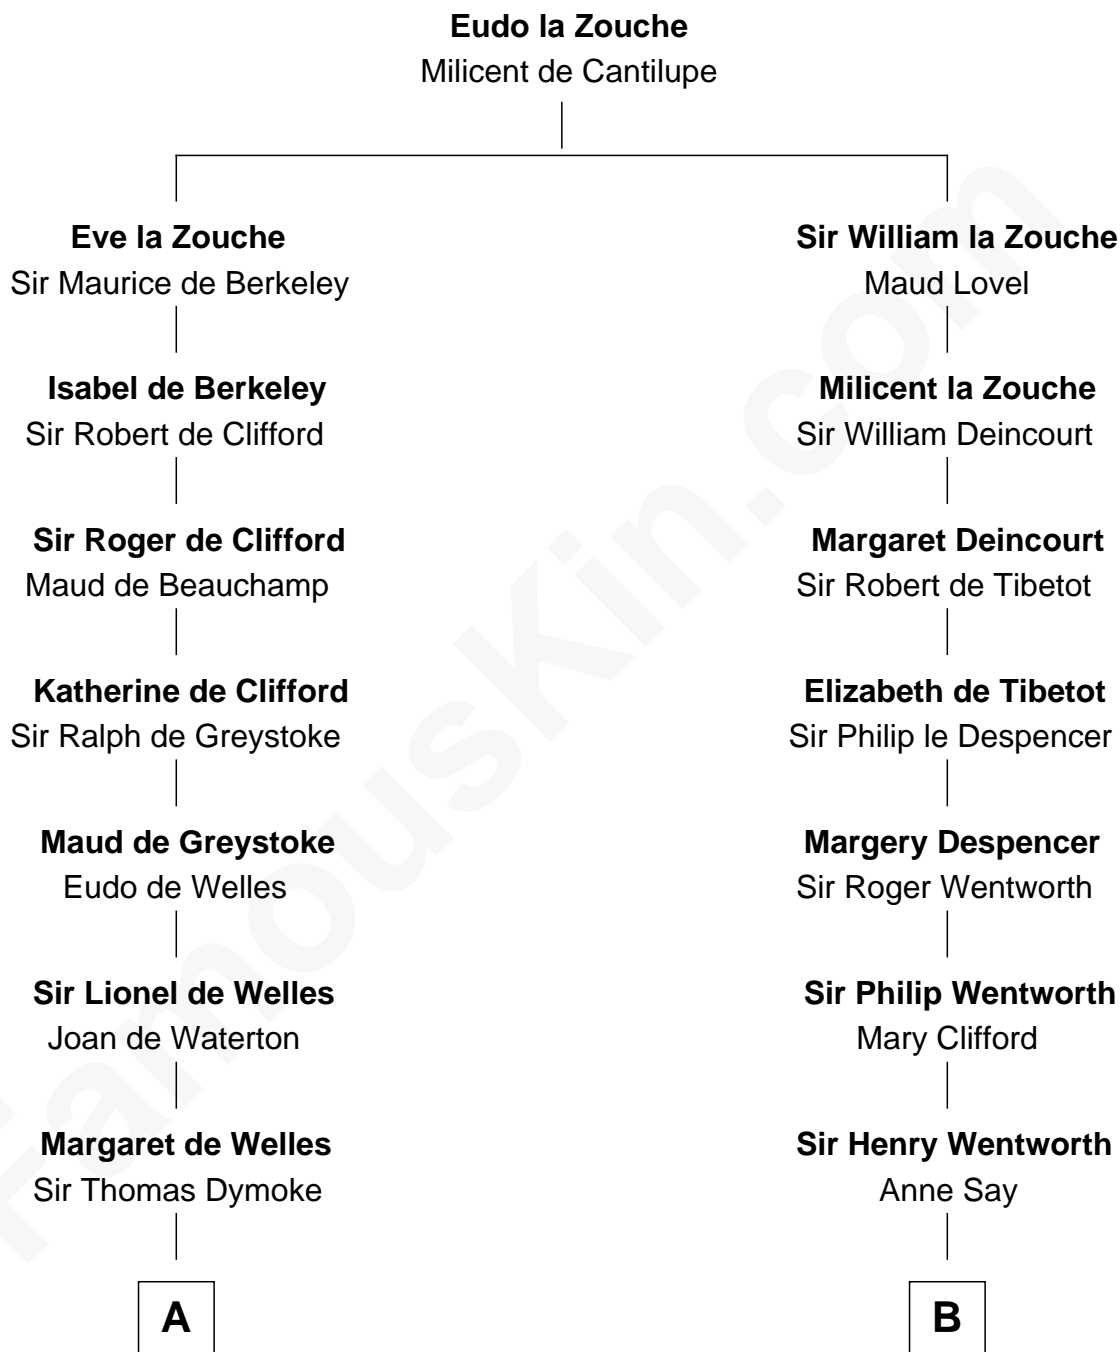

FamousKin.com

Relationship Chart of

Ray Bradbury

Author of The Martian Chronicles

14th cousin 7 times removed of

Caesar Rodney

Signer of the Declaration of Independence

C

—
Samuel Bradbury
Frances Mary Rothead

—
Samuel Irving Bradbury
Mary Adell Spaulding

—
Samuel Hinkston Bradbury
Minnie Alice Davis

—
Leonard Spaulding Bradbury
Esther Marie Moberg

—
Ray Bradbury
Author of The Martian Chronicles