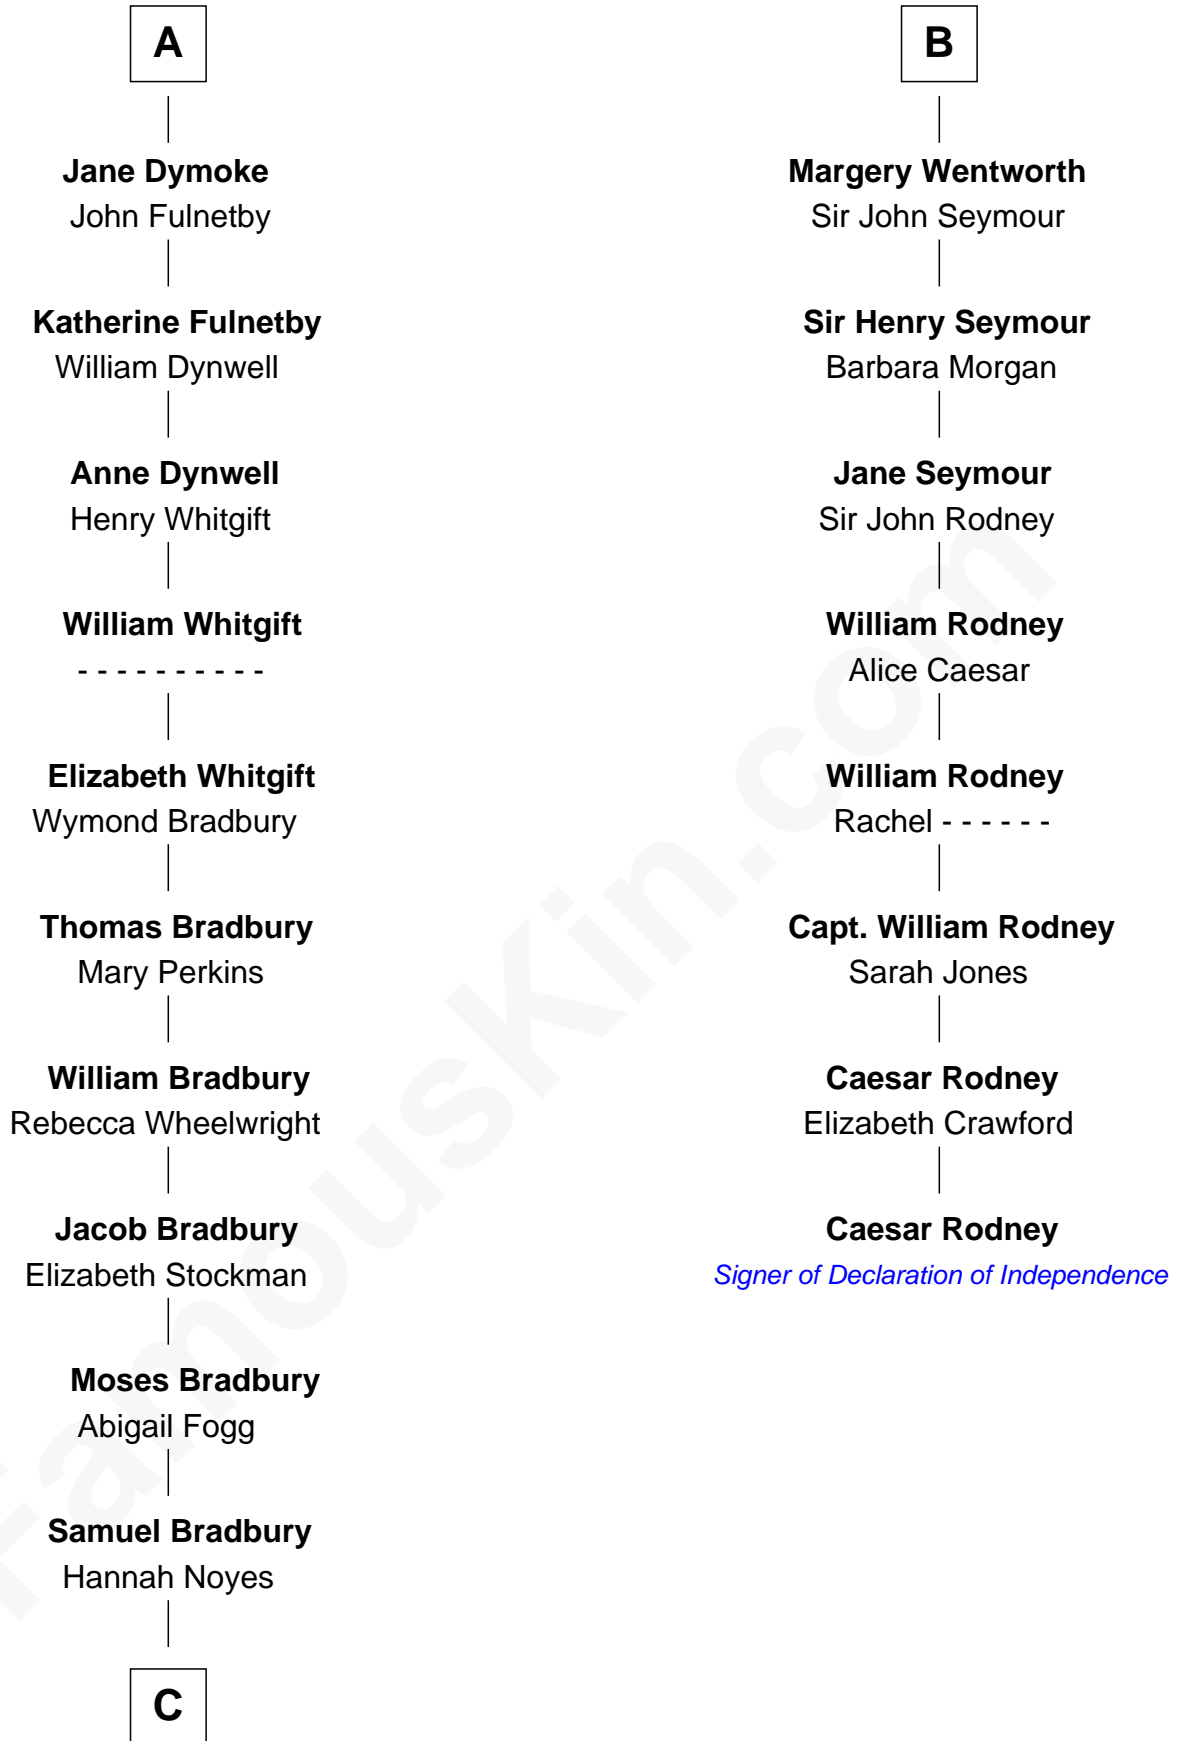

FamousKin.com

Relationship Chart of

Ray Bradbury

Author of The Martian Chronicles

14th cousin 7 times removed of

Caesar Rodney

Signer of the Declaration of Independence

C

—
Samuel Bradbury
Frances Mary Rothead

—
Samuel Irving Bradbury
Mary Adell Spaulding

—
Samuel Hinkston Bradbury
Minnie Alice Davis

—
Leonard Spaulding Bradbury
Esther Marie Moberg

—
Ray Bradbury
Author of The Martian Chronicles