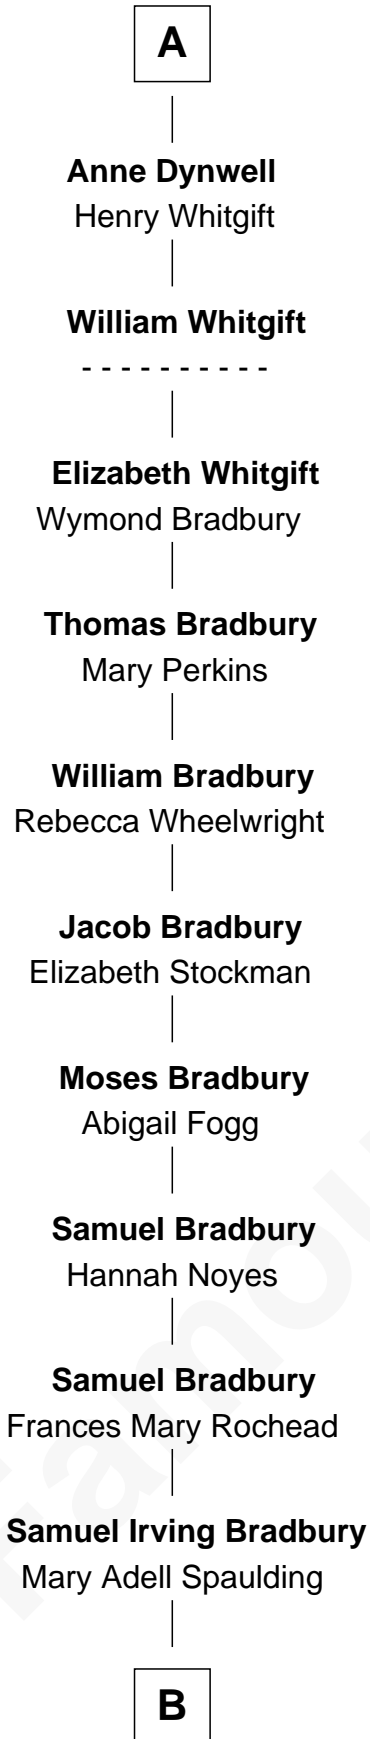

FamousKin.com Relationship Chart of

Ray Bradbury

Author of The Martian Chronicles

6th cousin 13 times removed of

Queen Elizabeth I

Queen of England

Sir Thomas de Beauchamp

Katherine de Mortimer

B

—
Samuel Hinkston Bradbury

Minnie Alice Davis

—
Leonard Spaulding Bradbury

Esther Marie Moberg

—
Ray Bradbury

Author of [The Martian Chronicles](#)

FamousKin.com