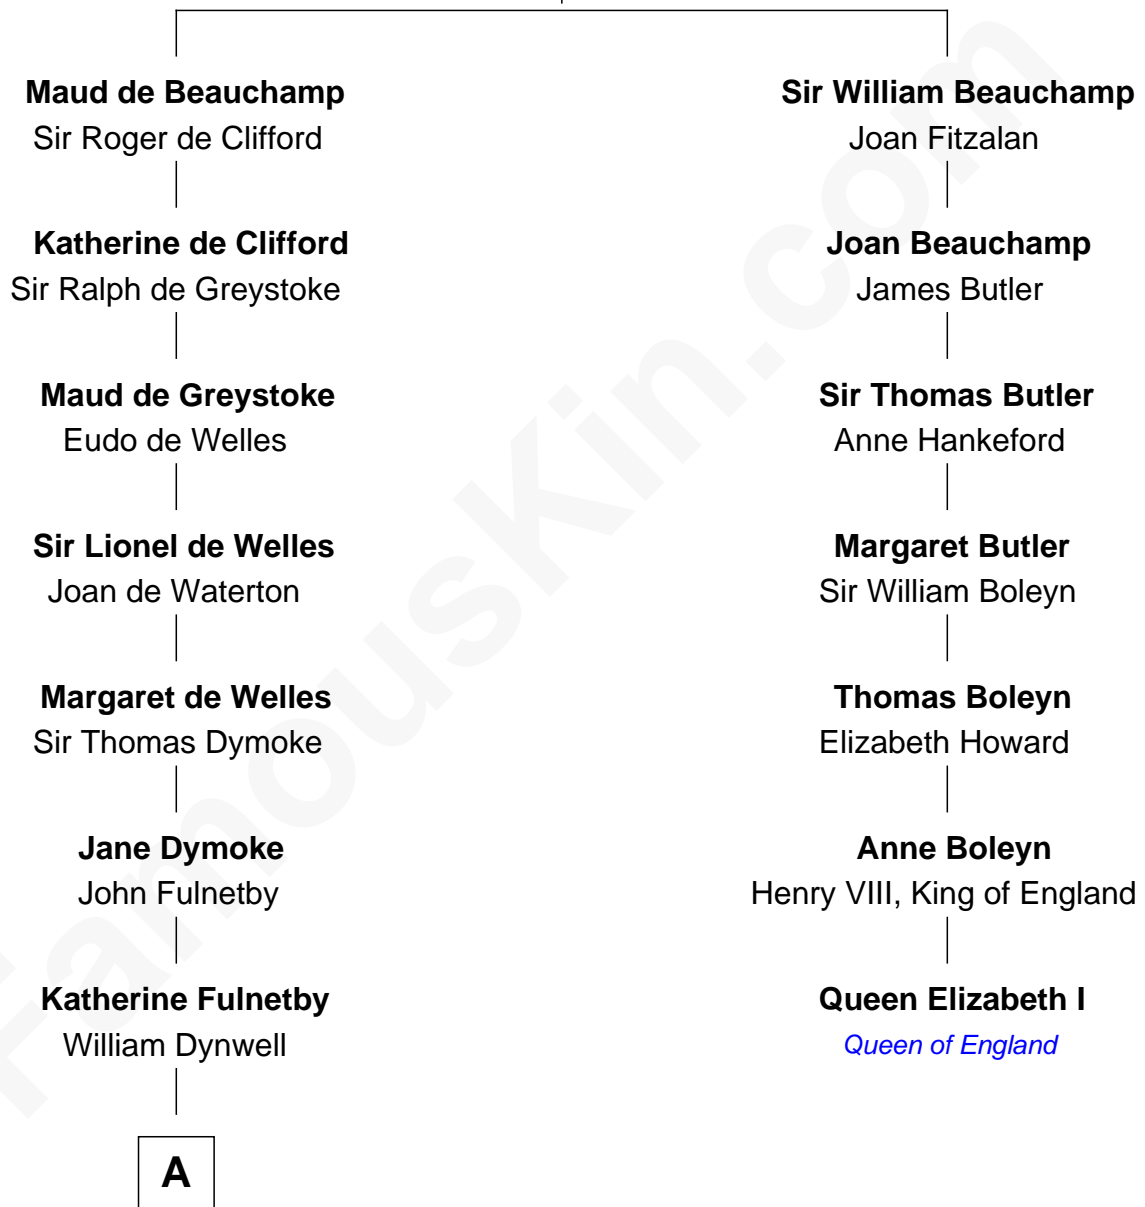

FamousKin.com Relationship Chart of

Ray Bradbury

Author of The Martian Chronicles

6th cousin 13 times removed of

Queen Elizabeth I

Queen of England

Sir Thomas de Beauchamp

Katherine de Mortimer

B

—
Samuel Hinkston Bradbury

Minnie Alice Davis

—
Leonard Spaulding Bradbury

Esther Marie Moberg

—
Ray Bradbury

Author of [The Martian Chronicles](#)

FamousKin.com