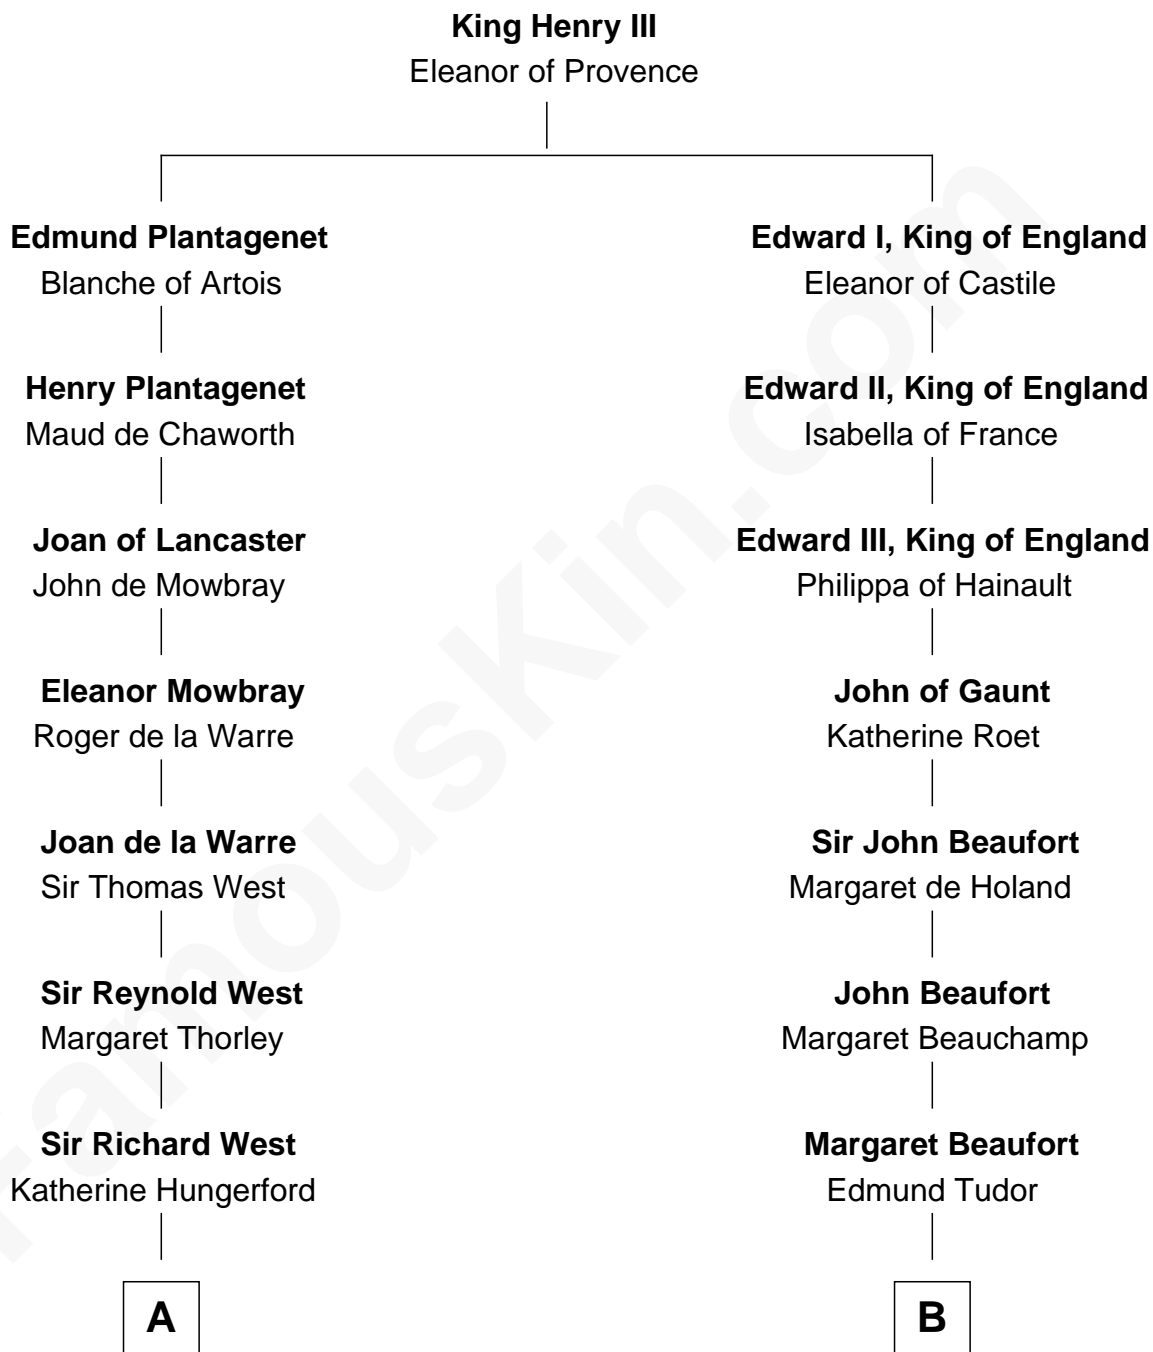

FamousKin.com

Relationship Chart of

Ray Bradbury

Author of The Martian Chronicles

9th cousin 12 times removed of

Queen Elizabeth I

Queen of England

C

—
Samuel Bradbury
Frances Mary Rothead

—
Samuel Irving Bradbury
Mary Adell Spaulding

—
Samuel Hinkston Bradbury
Minnie Alice Davis

—
Leonard Spaulding Bradbury
Esther Marie Moberg

—
Ray Bradbury
Author of The Martian Chronicles