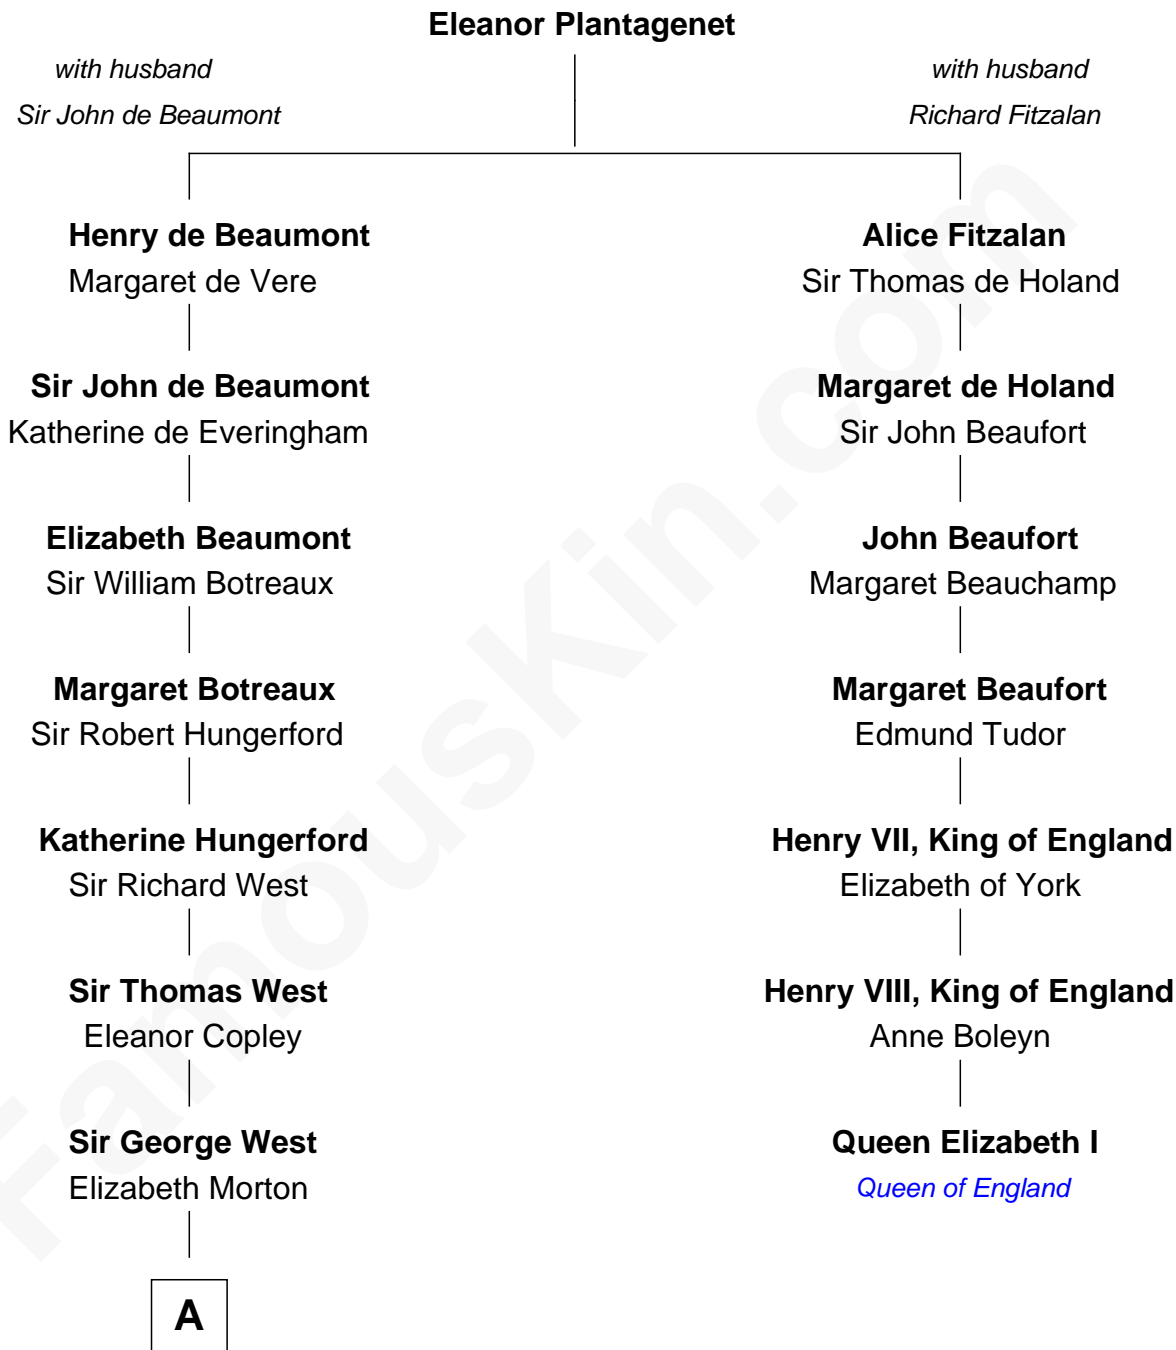

## Relationship Chart of

### Ray Bradbury

*Author of The Martian Chronicles*

6th cousin 13 times removed of

### Queen Elizabeth I

*Queen of England*

**B**

—  
**Samuel Hinkston Bradbury**

Minnie Alice Davis

—  
**Leonard Spaulding Bradbury**

Esther Marie Moberg

—  
**Ray Bradbury**