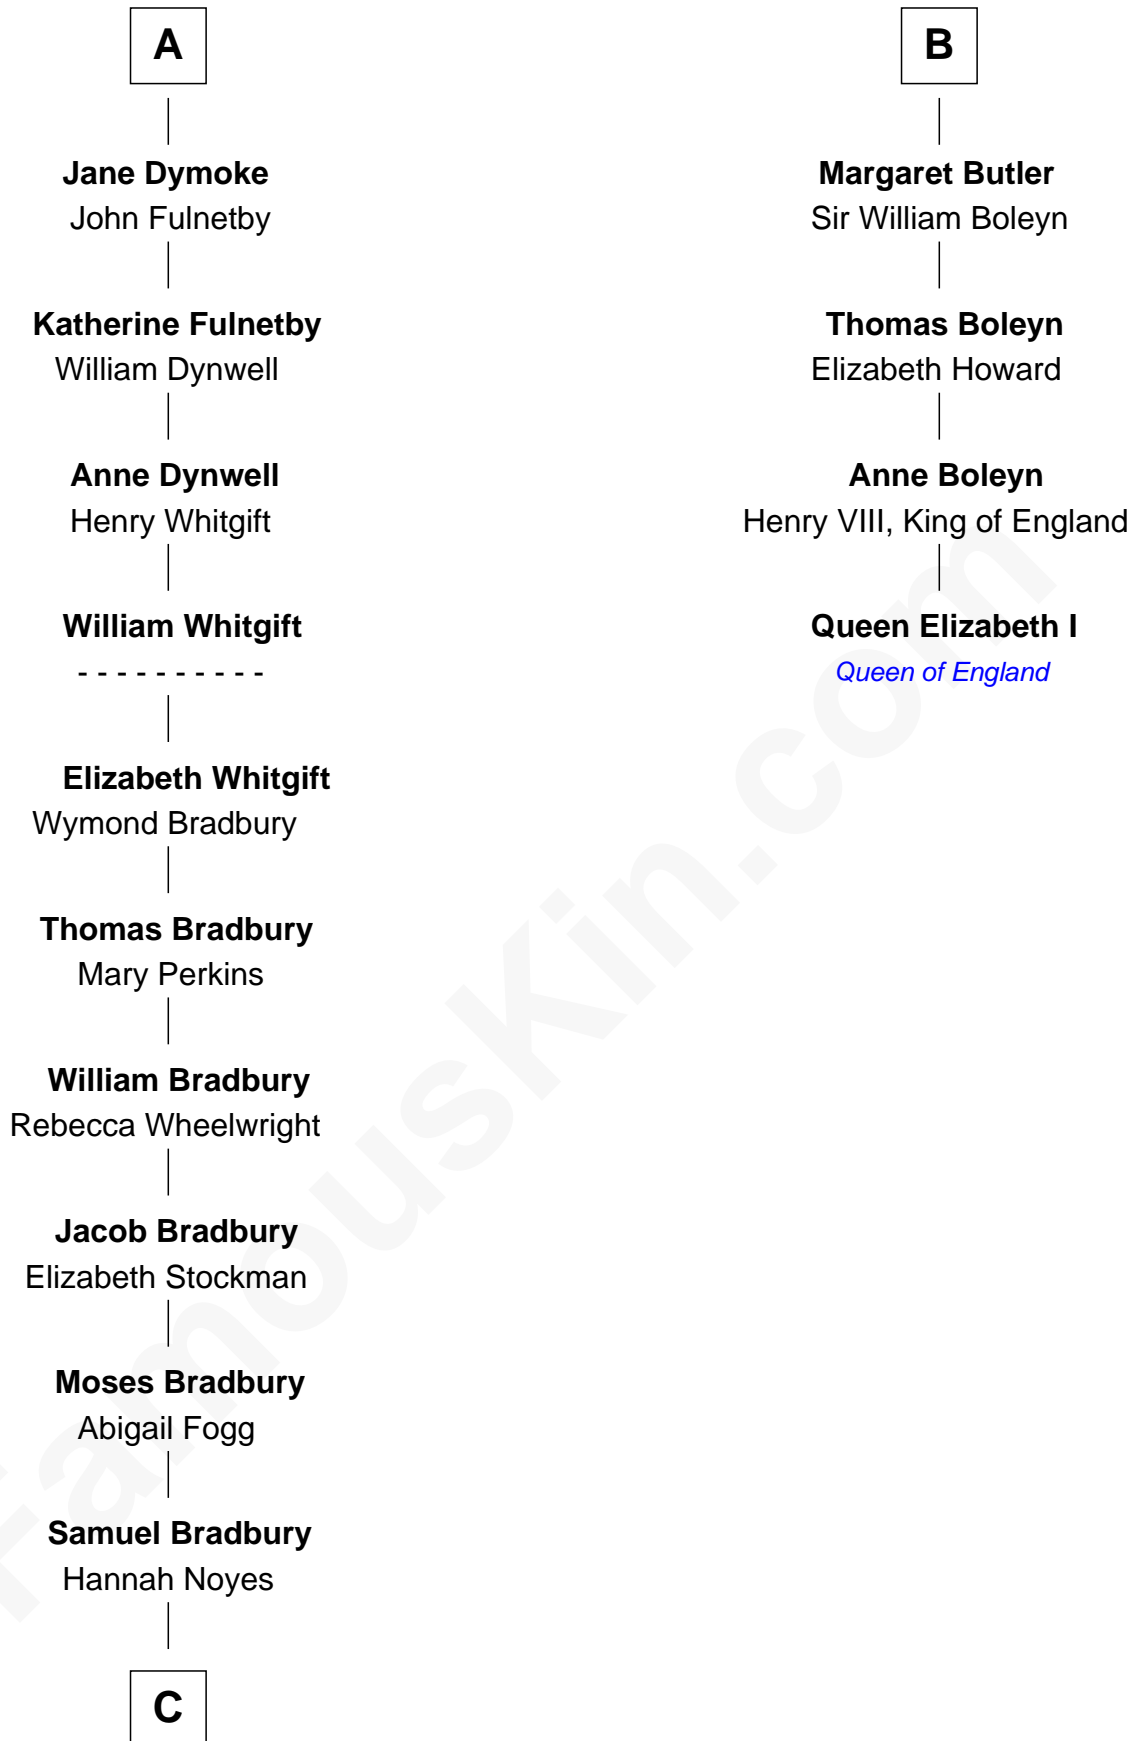

FamousKin.com

Relationship Chart of

Ray Bradbury

Author of The Martian Chronicles

10th cousin 11 times removed of

Queen Elizabeth I

Queen of England

C

—
Samuel Bradbury
Frances Mary Rothead

—
Samuel Irving Bradbury
Mary Adell Spaulding

—
Samuel Hinkston Bradbury
Minnie Alice Davis

—
Leonard Spaulding Bradbury
Esther Marie Moberg

—
Ray Bradbury
Author of The Martian Chronicles