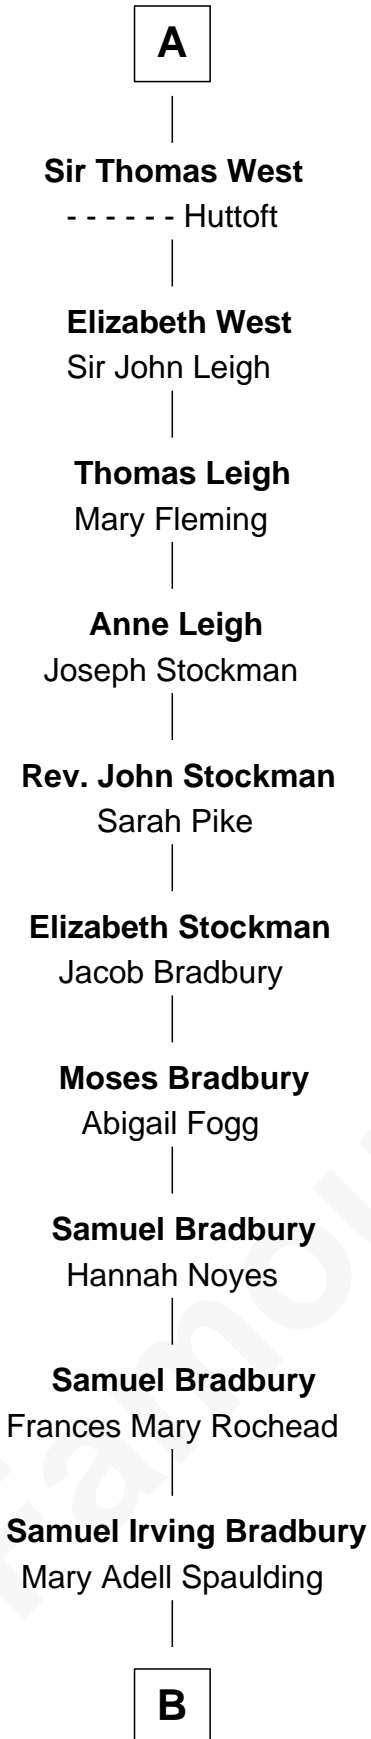

FamousKin.com Relationship Chart of

Ray Bradbury

Author of The Martian Chronicles

7th cousin 12 times removed of

Queen Elizabeth I

Queen of England

Sir Robert de Holland

Maude la Zouche

B

—
Samuel Hinkston Bradbury

Minnie Alice Davis

—
Leonard Spaulding Bradbury

Esther Marie Moberg

—
Ray Bradbury

Author of [The Martian Chronicles](#)

FamousKin.com