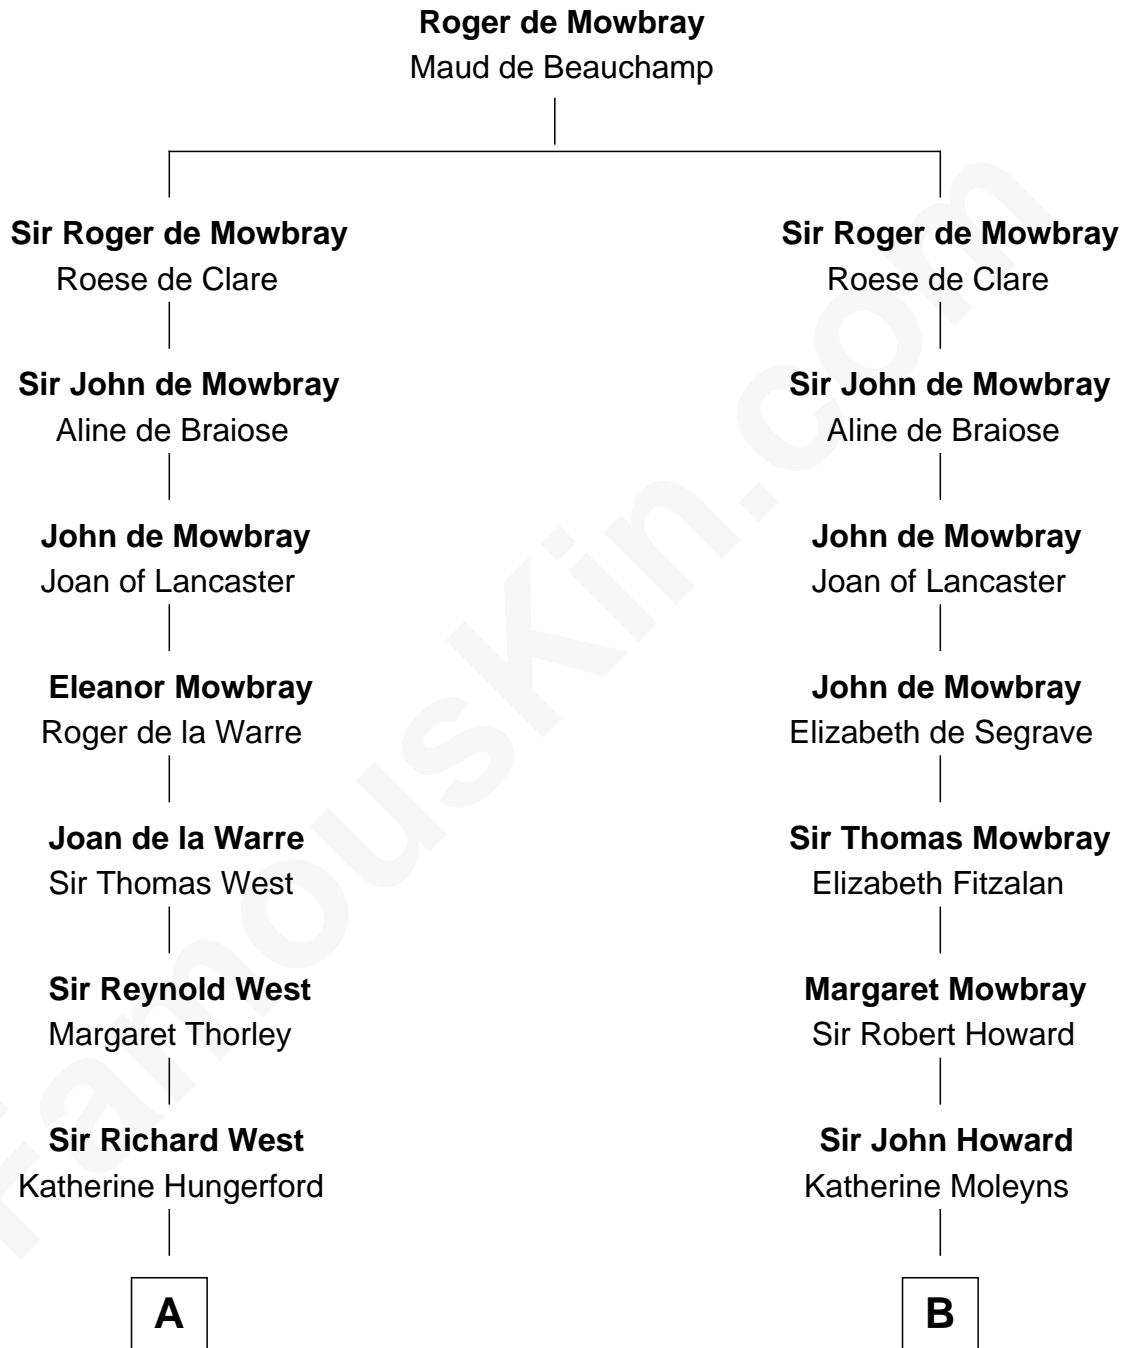

# FamousKin.com Relationship Chart of

**Ray Bradbury**

*Author of The Martian Chronicles*

10th cousin 11 times removed of

**Queen Elizabeth I**

*Queen of England*

**C**

—  
**Samuel Bradbury**  
Frances Mary Rothead

—  
**Samuel Irving Bradbury**  
Mary Adell Spaulding

—  
**Samuel Hinkston Bradbury**  
Minnie Alice Davis

—  
**Leonard Spaulding Bradbury**  
Esther Marie Moberg

—  
**Ray Bradbury**  
*Author of The Martian Chronicles*