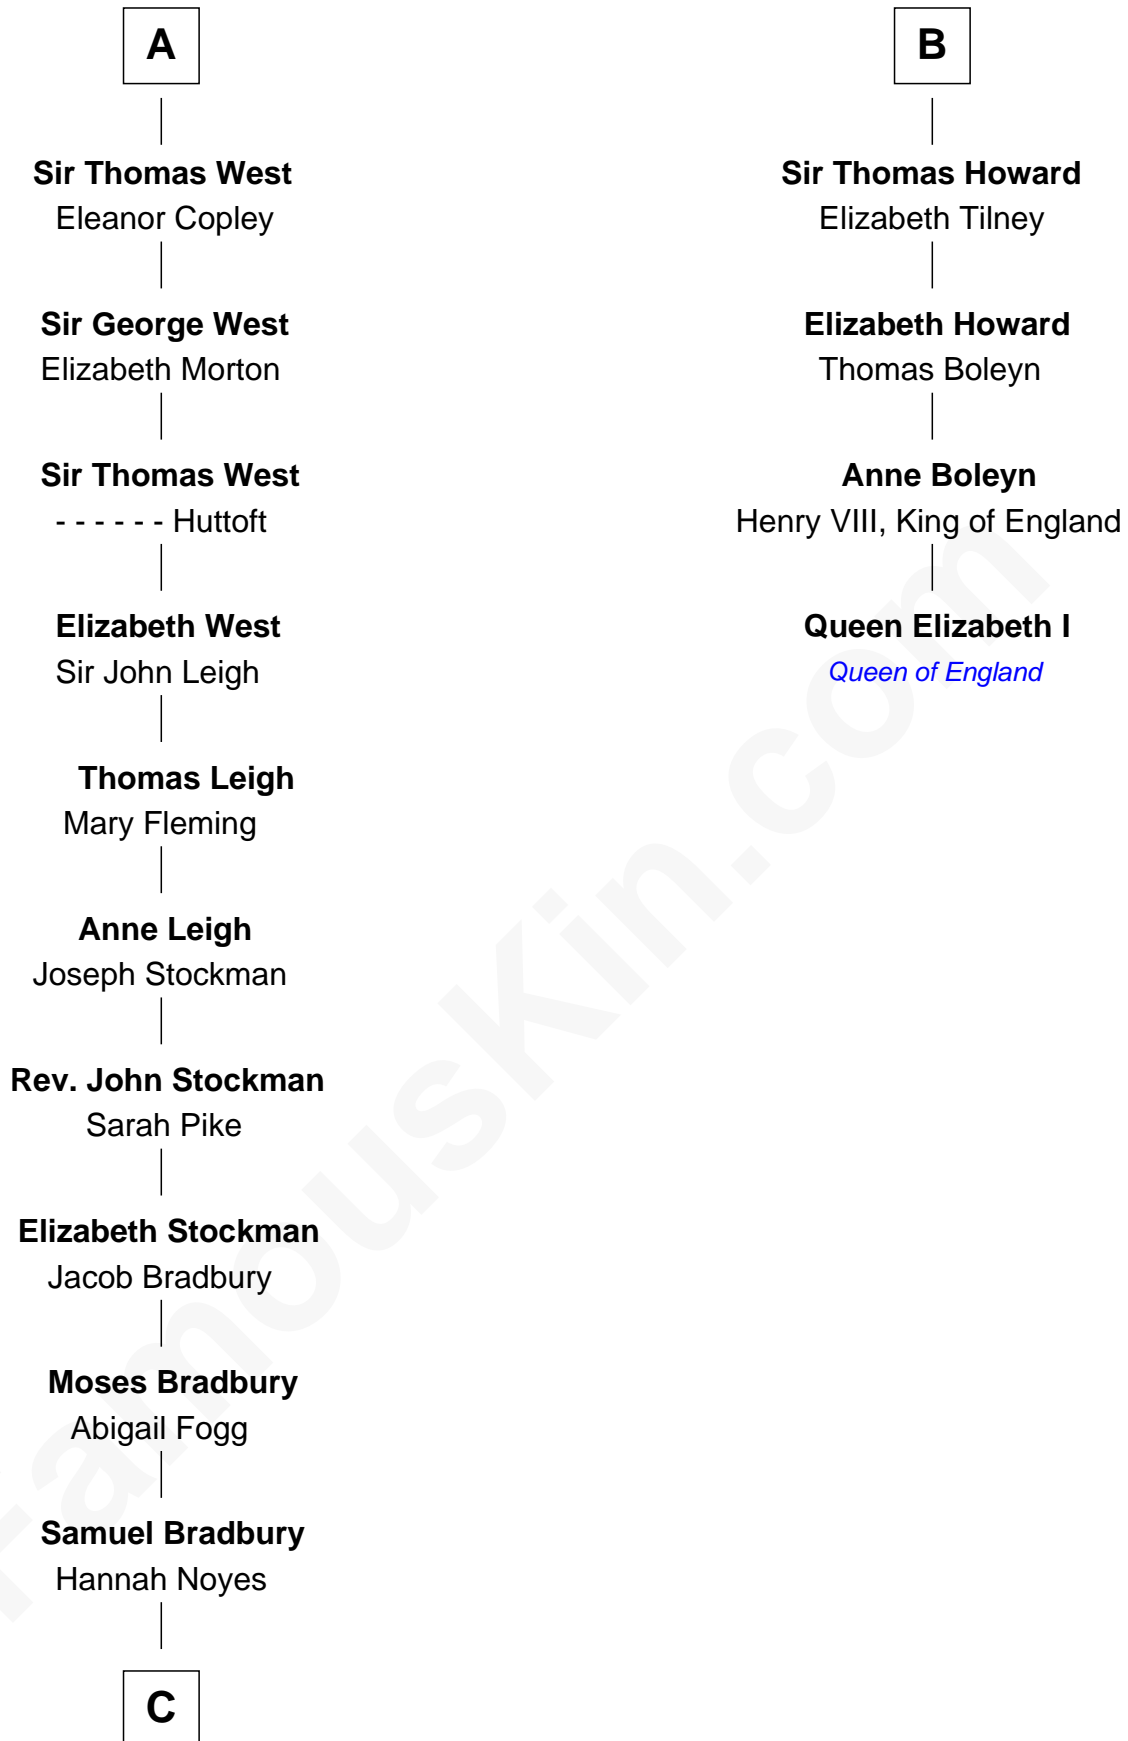

# FamousKin.com Relationship Chart of

**Ray Bradbury**

*Author of The Martian Chronicles*

10th cousin 11 times removed of

**Queen Elizabeth I**

*Queen of England*

**C**

—  
**Samuel Bradbury**  
Frances Mary Rothead

—  
**Samuel Irving Bradbury**  
Mary Adell Spaulding

—  
**Samuel Hinkston Bradbury**  
Minnie Alice Davis

—  
**Leonard Spaulding Bradbury**  
Esther Marie Moberg

—  
**Ray Bradbury**  
*Author of The Martian Chronicles*