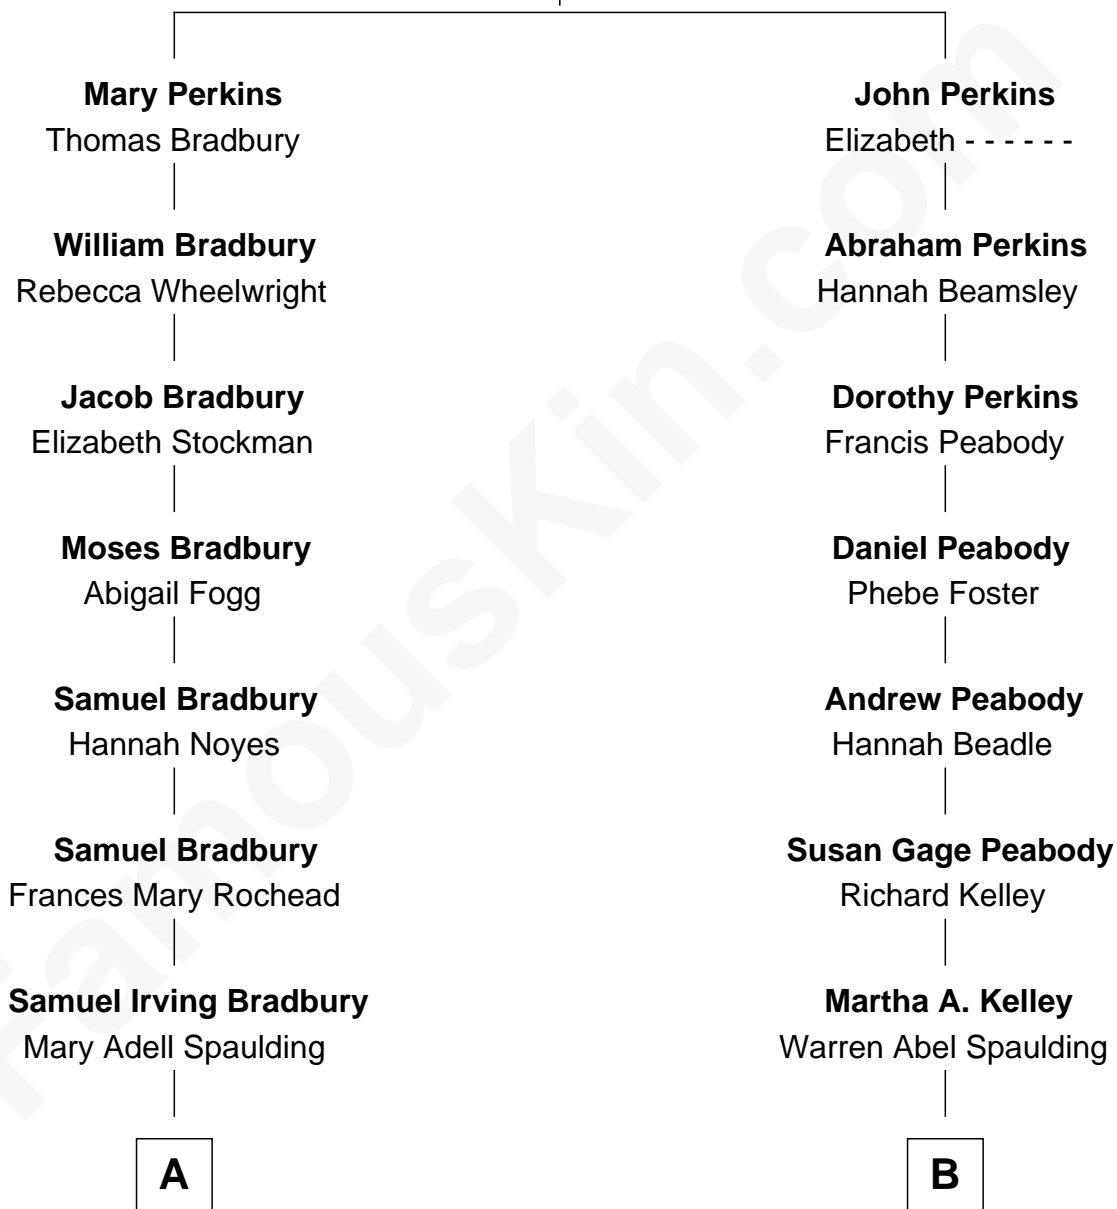

FamousKin.com

Relationship Chart of

Ray Bradbury

Author of The Martian Chronicles

9th cousin 2 times removed of

Halle Berry

TV and Movie Actress

John Perkins

Judith Gater

A

Samuel Hinkston Bradbury

Minnie Alice Davis

Leonard Spaulding Bradbury

Esther Marie Moberg

Ray Bradbury

Author of [The Martian Chronicles](#)