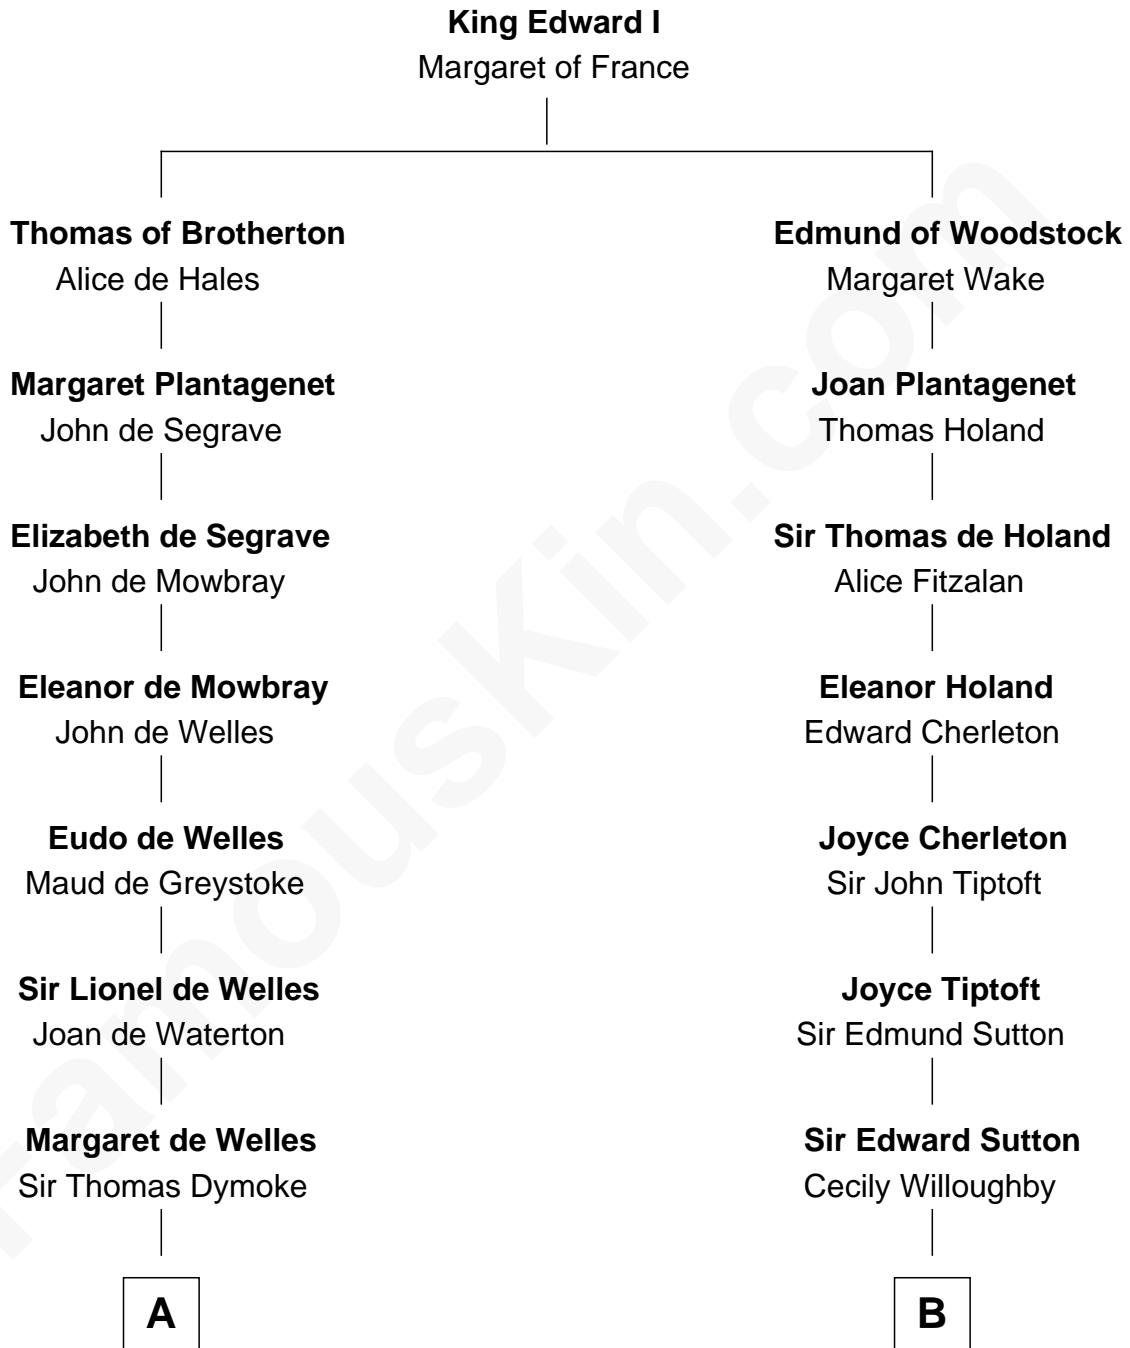

FamousKin.com

Relationship Chart of

Ray Bradbury

Author of The Martian Chronicles

18th cousin 3 times removed of

Colonel Robert Gould Shaw

U.S. Civil War leader of film "Glory" fame

C

Samuel Bradbury
Frances Mary Rothead

Samuel Irving Bradbury
Mary Adell Spaulding

Samuel Hinkston Bradbury
Minnie Alice Davis

Leonard Spaulding Bradbury
Esther Marie Moberg

Ray Bradbury
Author of The Martian Chronicles

D

Francis George Shaw
Sarah Blake Sturgis

Colonel Robert Gould Shaw
Main character in film "Glory"

FamousKin.com