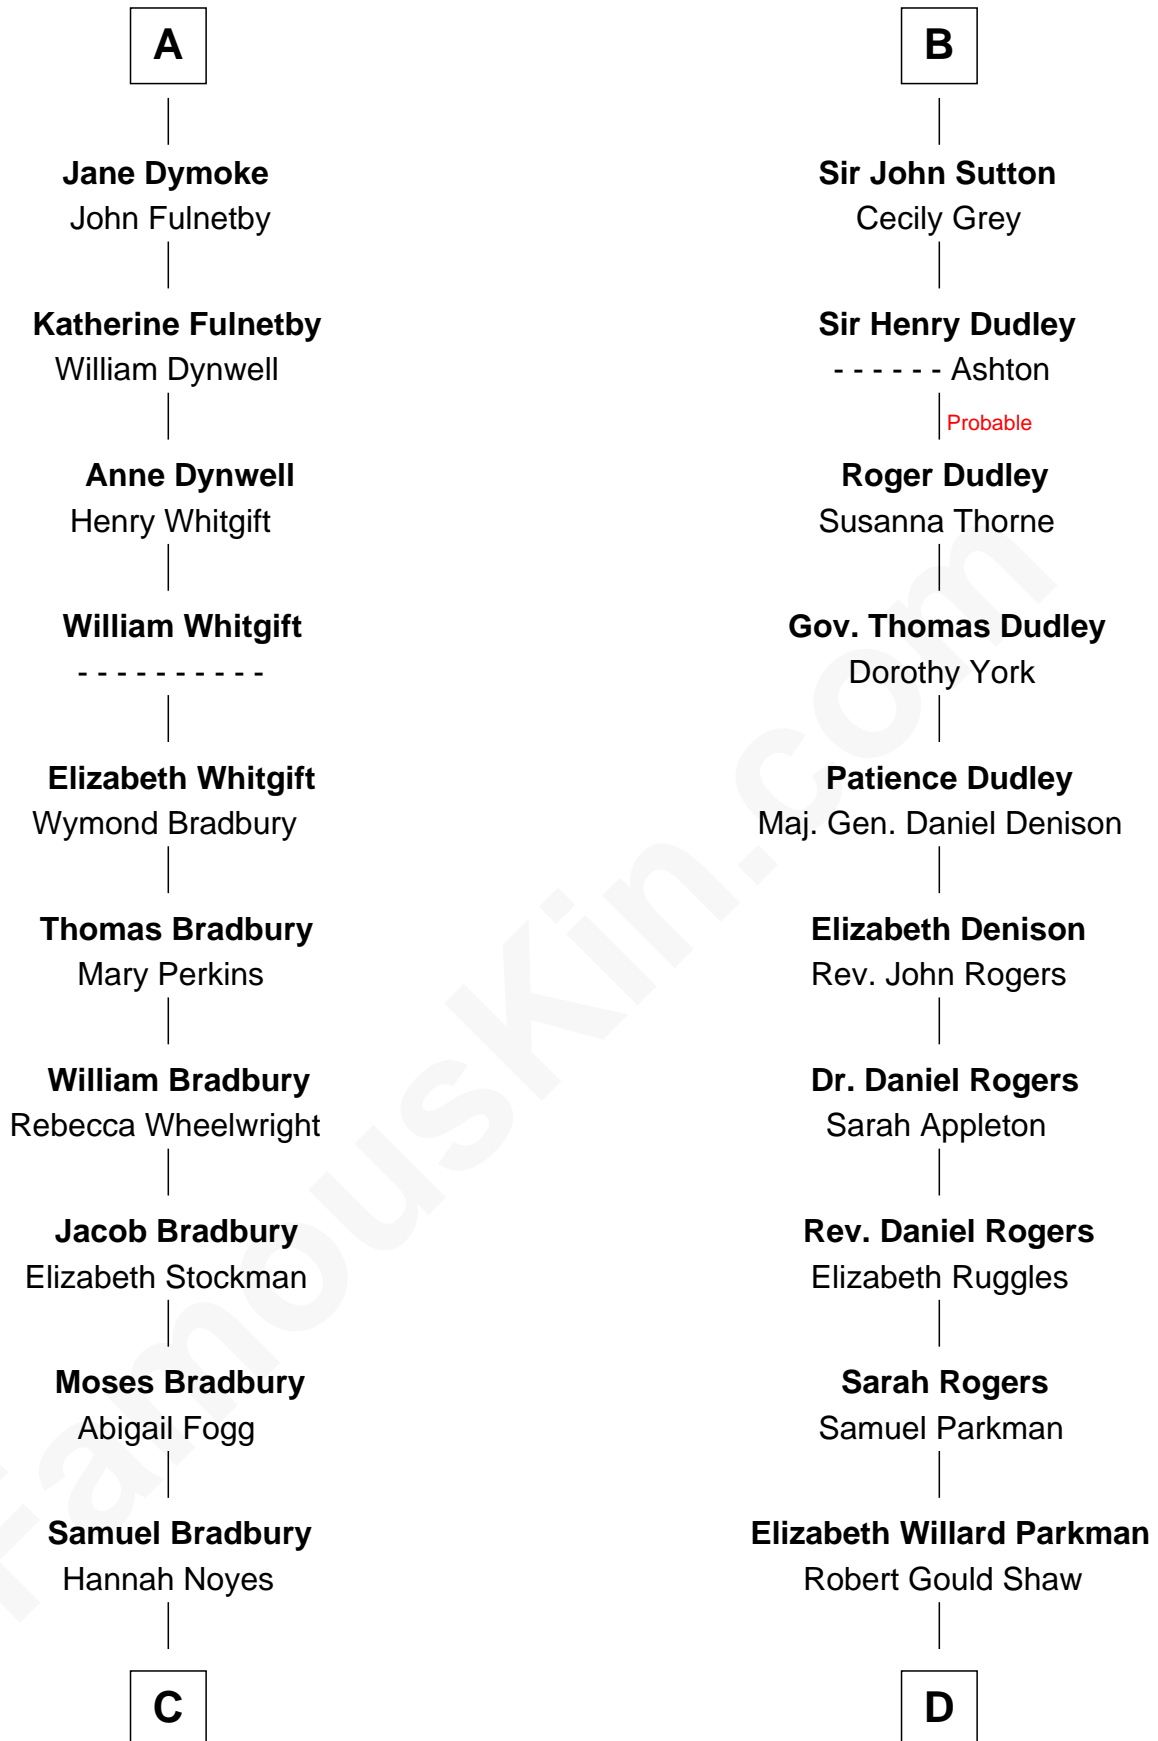

FamousKin.com

Relationship Chart of

Ray Bradbury

Author of The Martian Chronicles

18th cousin 3 times removed of

Colonel Robert Gould Shaw

U.S. Civil War leader of film "Glory" fame

C

Samuel Bradbury
Frances Mary Rothead

Samuel Irving Bradbury
Mary Adell Spaulding

Samuel Hinkston Bradbury
Minnie Alice Davis

Leonard Spaulding Bradbury
Esther Marie Moberg

Ray Bradbury
Author of The Martian Chronicles

D

Francis George Shaw
Sarah Blake Sturgis

Colonel Robert Gould Shaw
Main character in film "Glory"

FamousKin.com