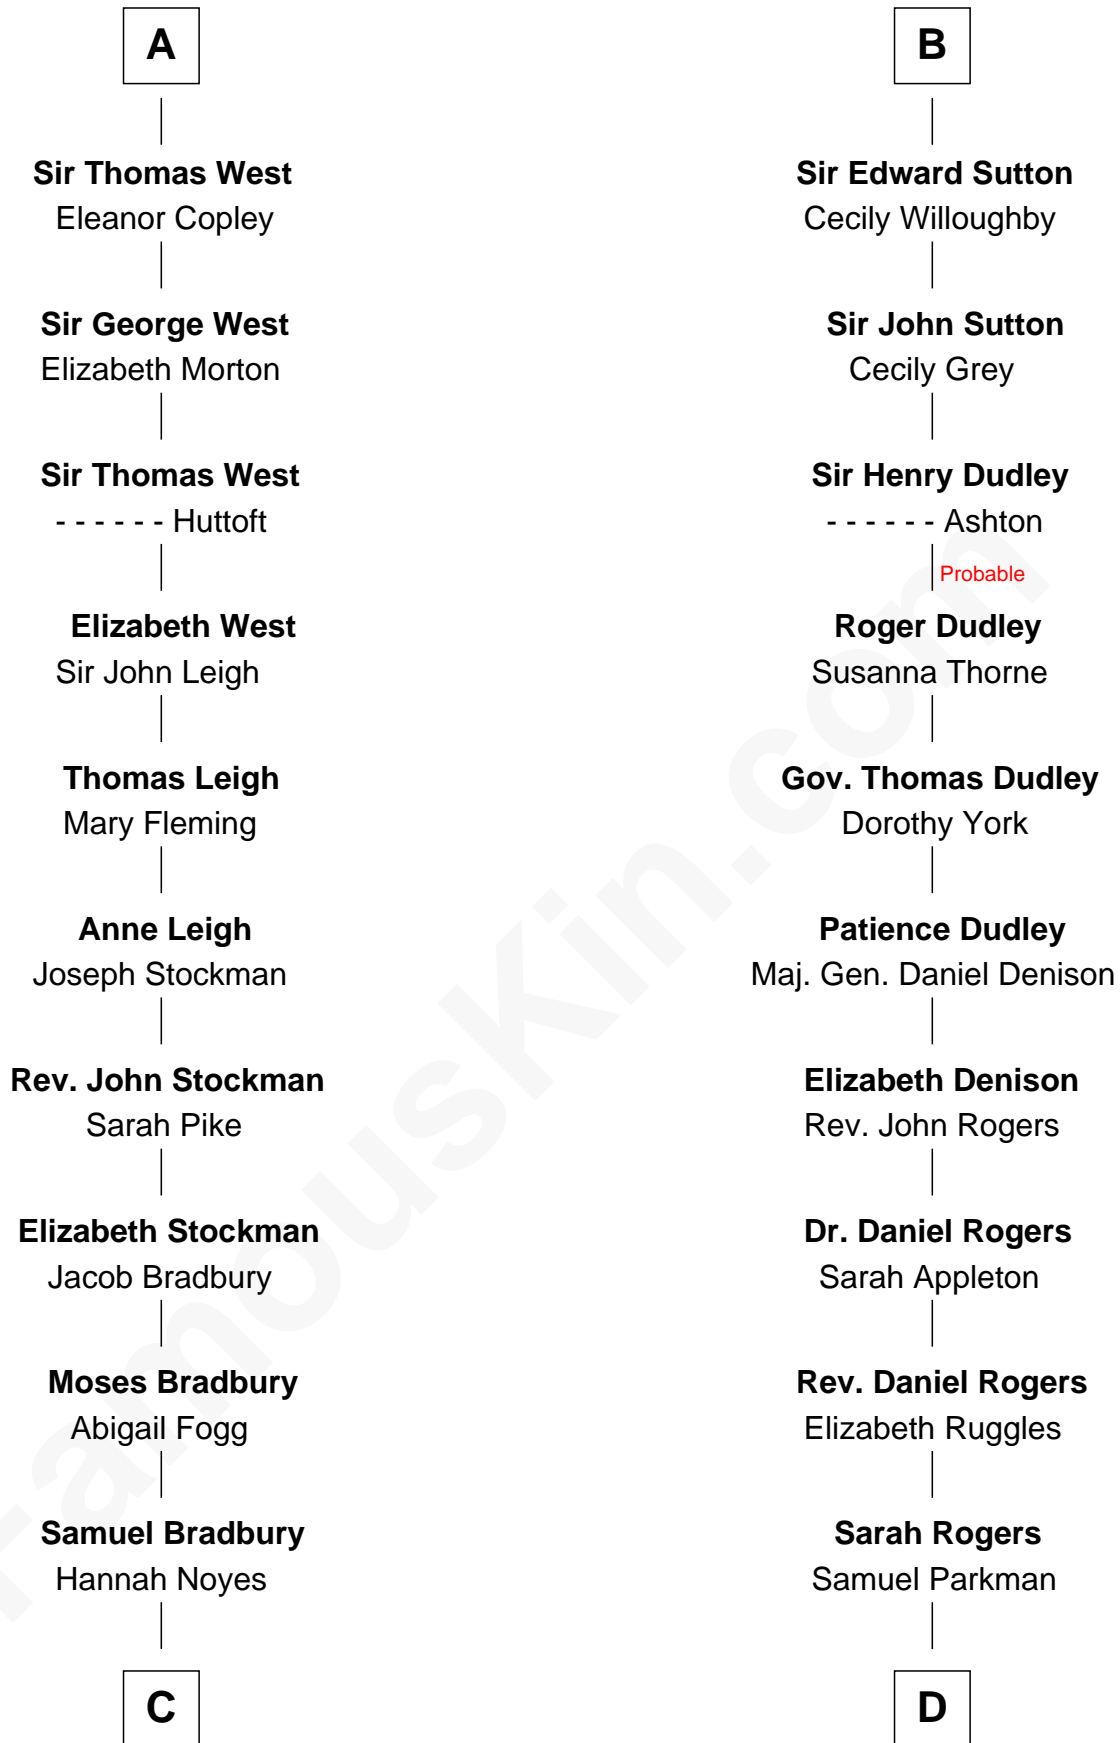

FamousKin.com

Relationship Chart of

Ray Bradbury

Author of The Martian Chronicles

19th cousin 2 times removed of

Colonel Robert Gould Shaw

U.S. Civil War leader of film "Glory" fame

C

Samuel Bradbury
Frances Mary Rothead

Samuel Irving Bradbury
Mary Adell Spaulding

Samuel Hinkston Bradbury
Minnie Alice Davis

Leonard Spaulding Bradbury
Esther Marie Moberg

Ray Bradbury
Author of The Martian Chronicles

D

Elizabeth Willard Parkman
Robert Gould Shaw

Francis George Shaw
Sarah Blake Sturgis

Colonel Robert Gould Shaw
Main character in film "Glory"

FamousKin.com