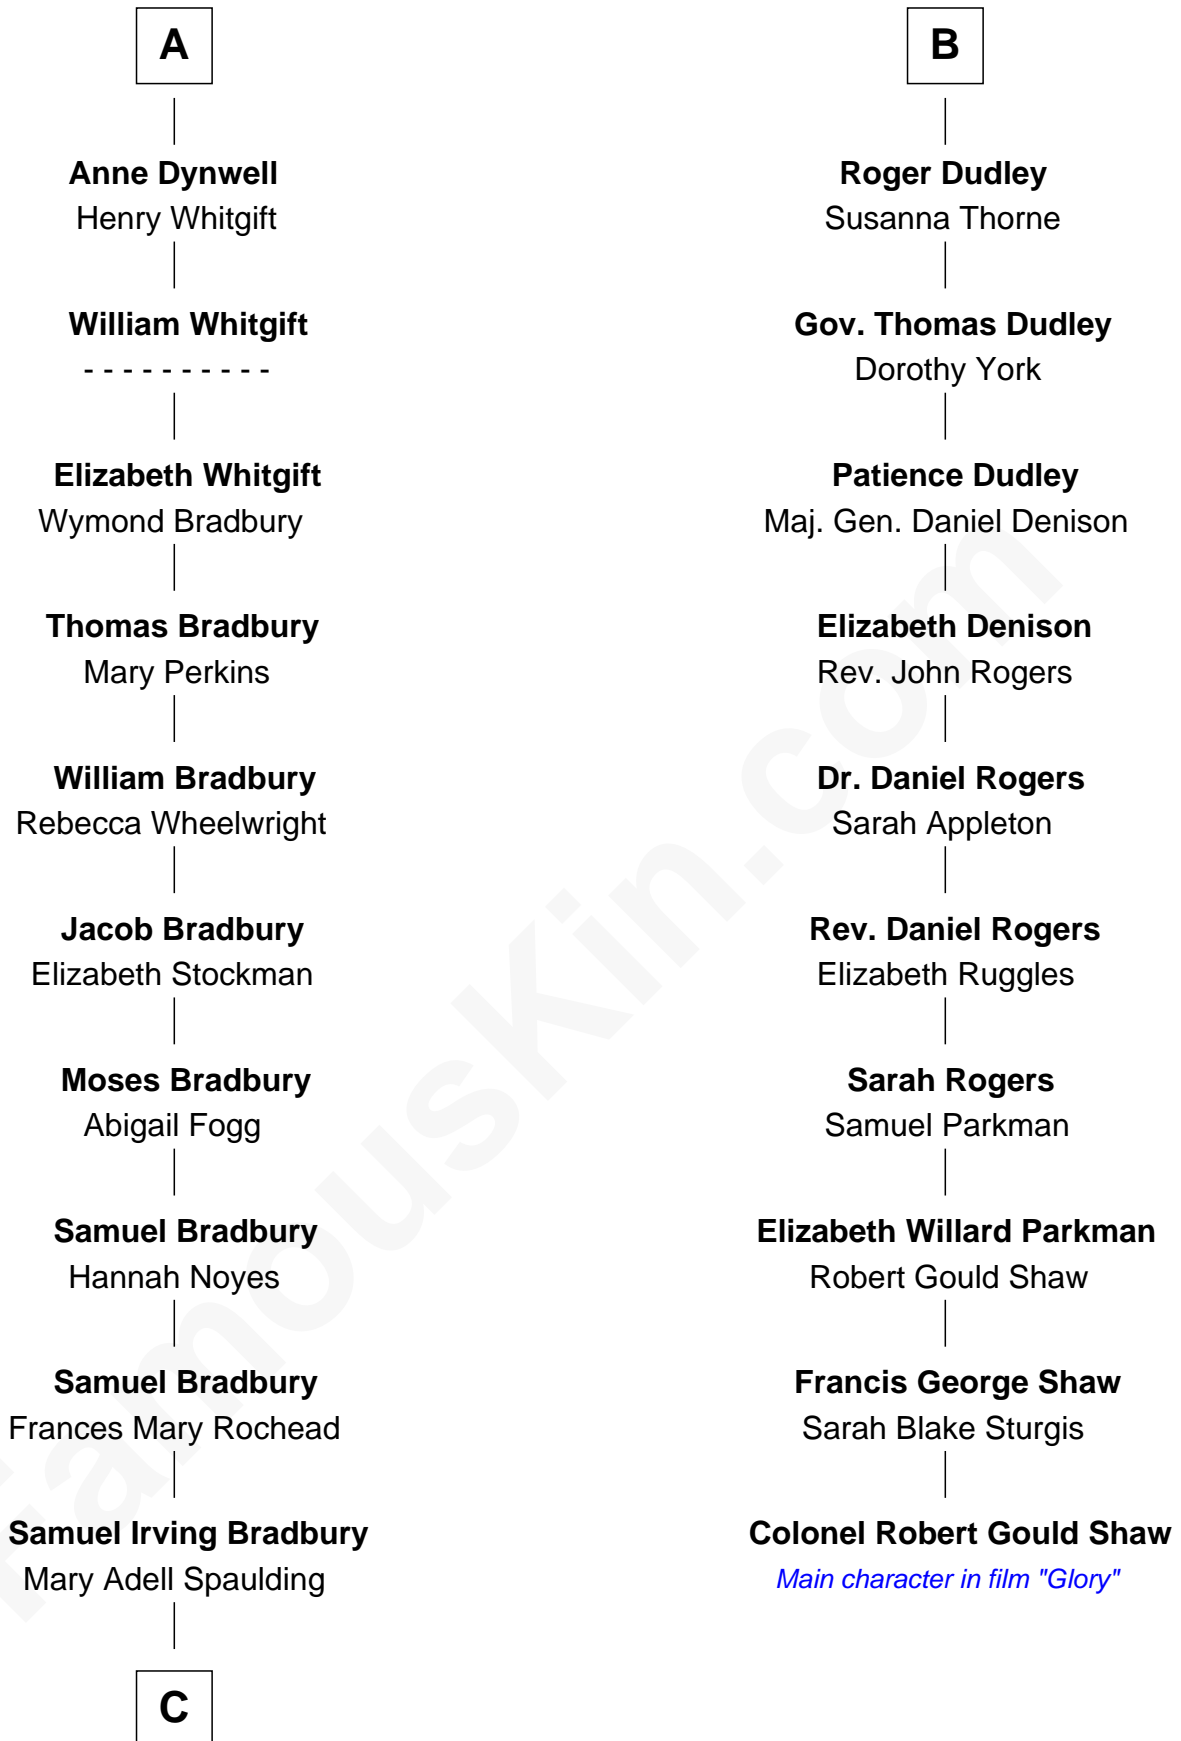

FamousKin.com

Relationship Chart of

Ray Bradbury

Author of The Martian Chronicles

16th cousin 3 times removed of

Colonel Robert Gould Shaw

U.S. Civil War leader of film "Glory" fame

C

—
Samuel Hinkston Bradbury

Minnie Alice Davis

—
Leonard Spaulding Bradbury

Esther Marie Moberg

—
Ray Bradbury

Author of [The Martian Chronicles](#)

FamousKin.com