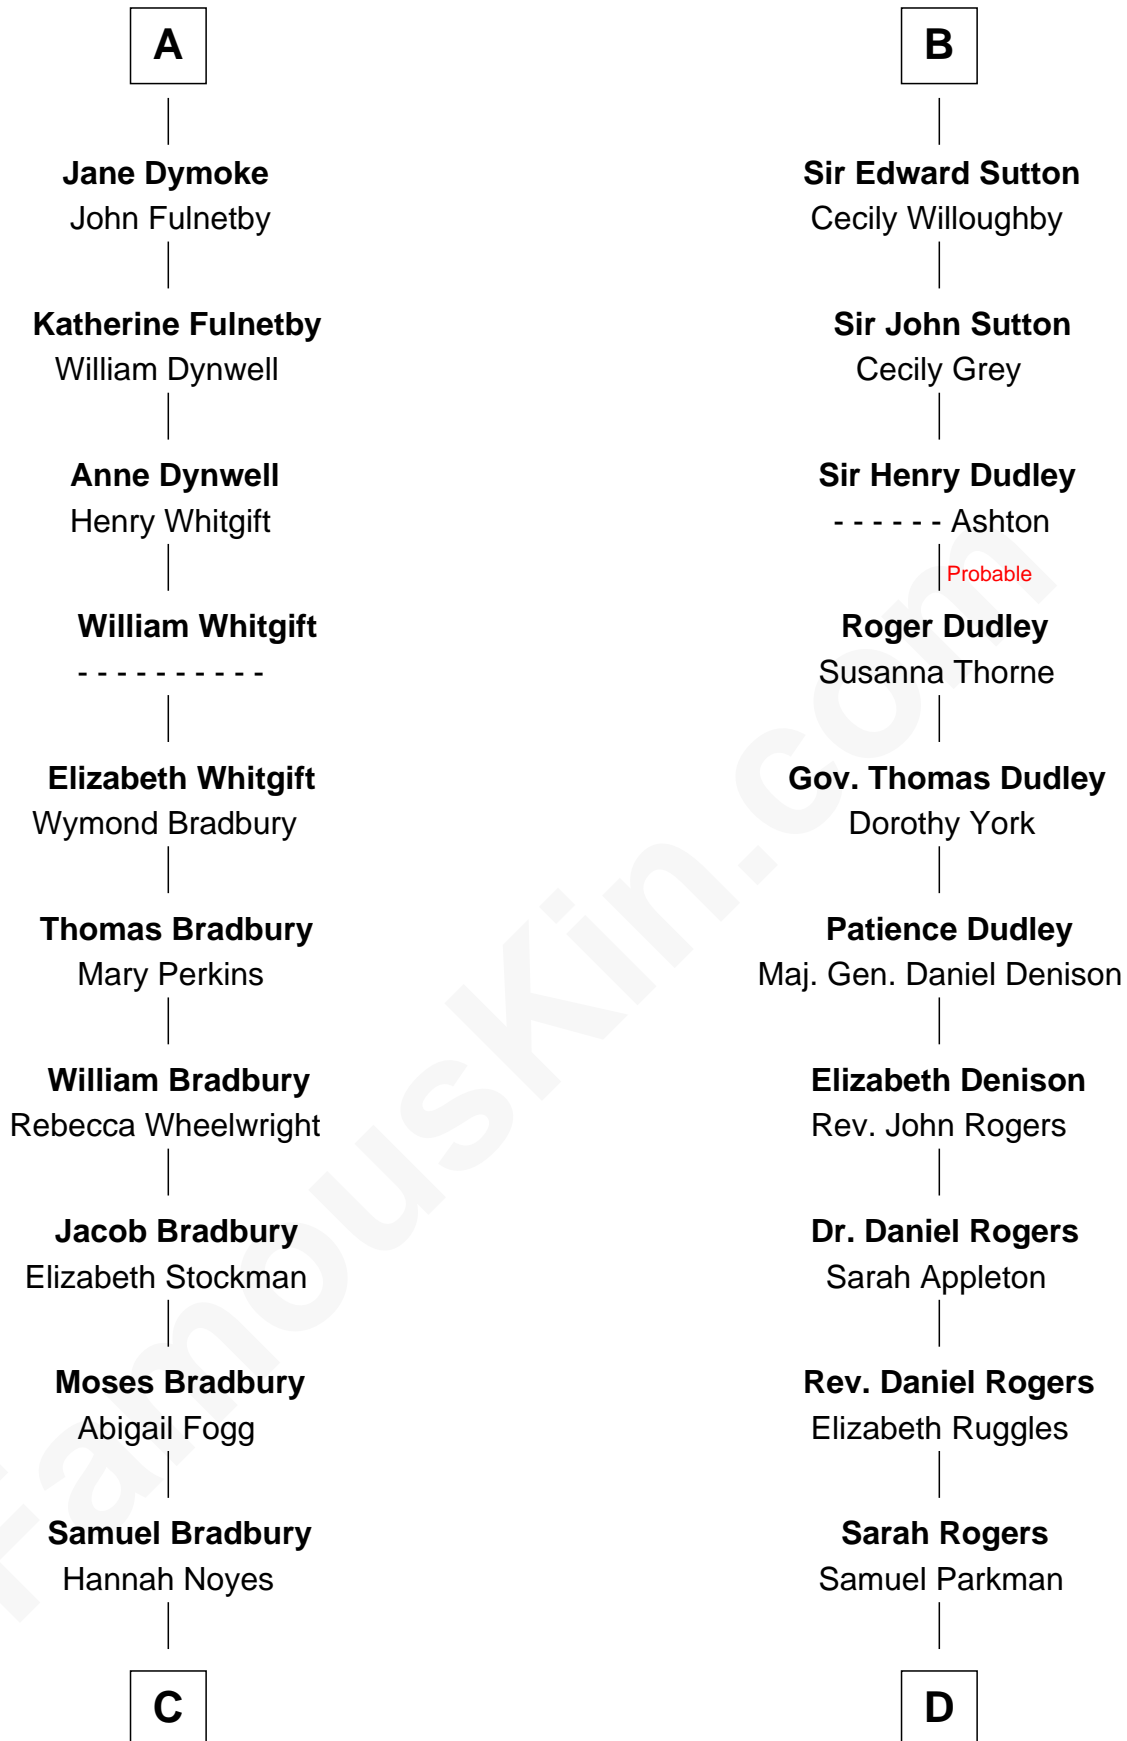

FamousKin.com

Relationship Chart of

Ray Bradbury

Author of The Martian Chronicles

19th cousin 2 times removed of

Colonel Robert Gould Shaw

U.S. Civil War leader of film "Glory" fame

C

Samuel Bradbury
Frances Mary Rothead

Samuel Irving Bradbury
Mary Adell Spaulding

Samuel Hinkston Bradbury
Minnie Alice Davis

Leonard Spaulding Bradbury
Esther Marie Moberg

Ray Bradbury
Author of The Martian Chronicles

D

Elizabeth Willard Parkman
Robert Gould Shaw

Francis George Shaw
Sarah Blake Sturgis

Colonel Robert Gould Shaw
Main character in film "Glory"

FamousKin.com