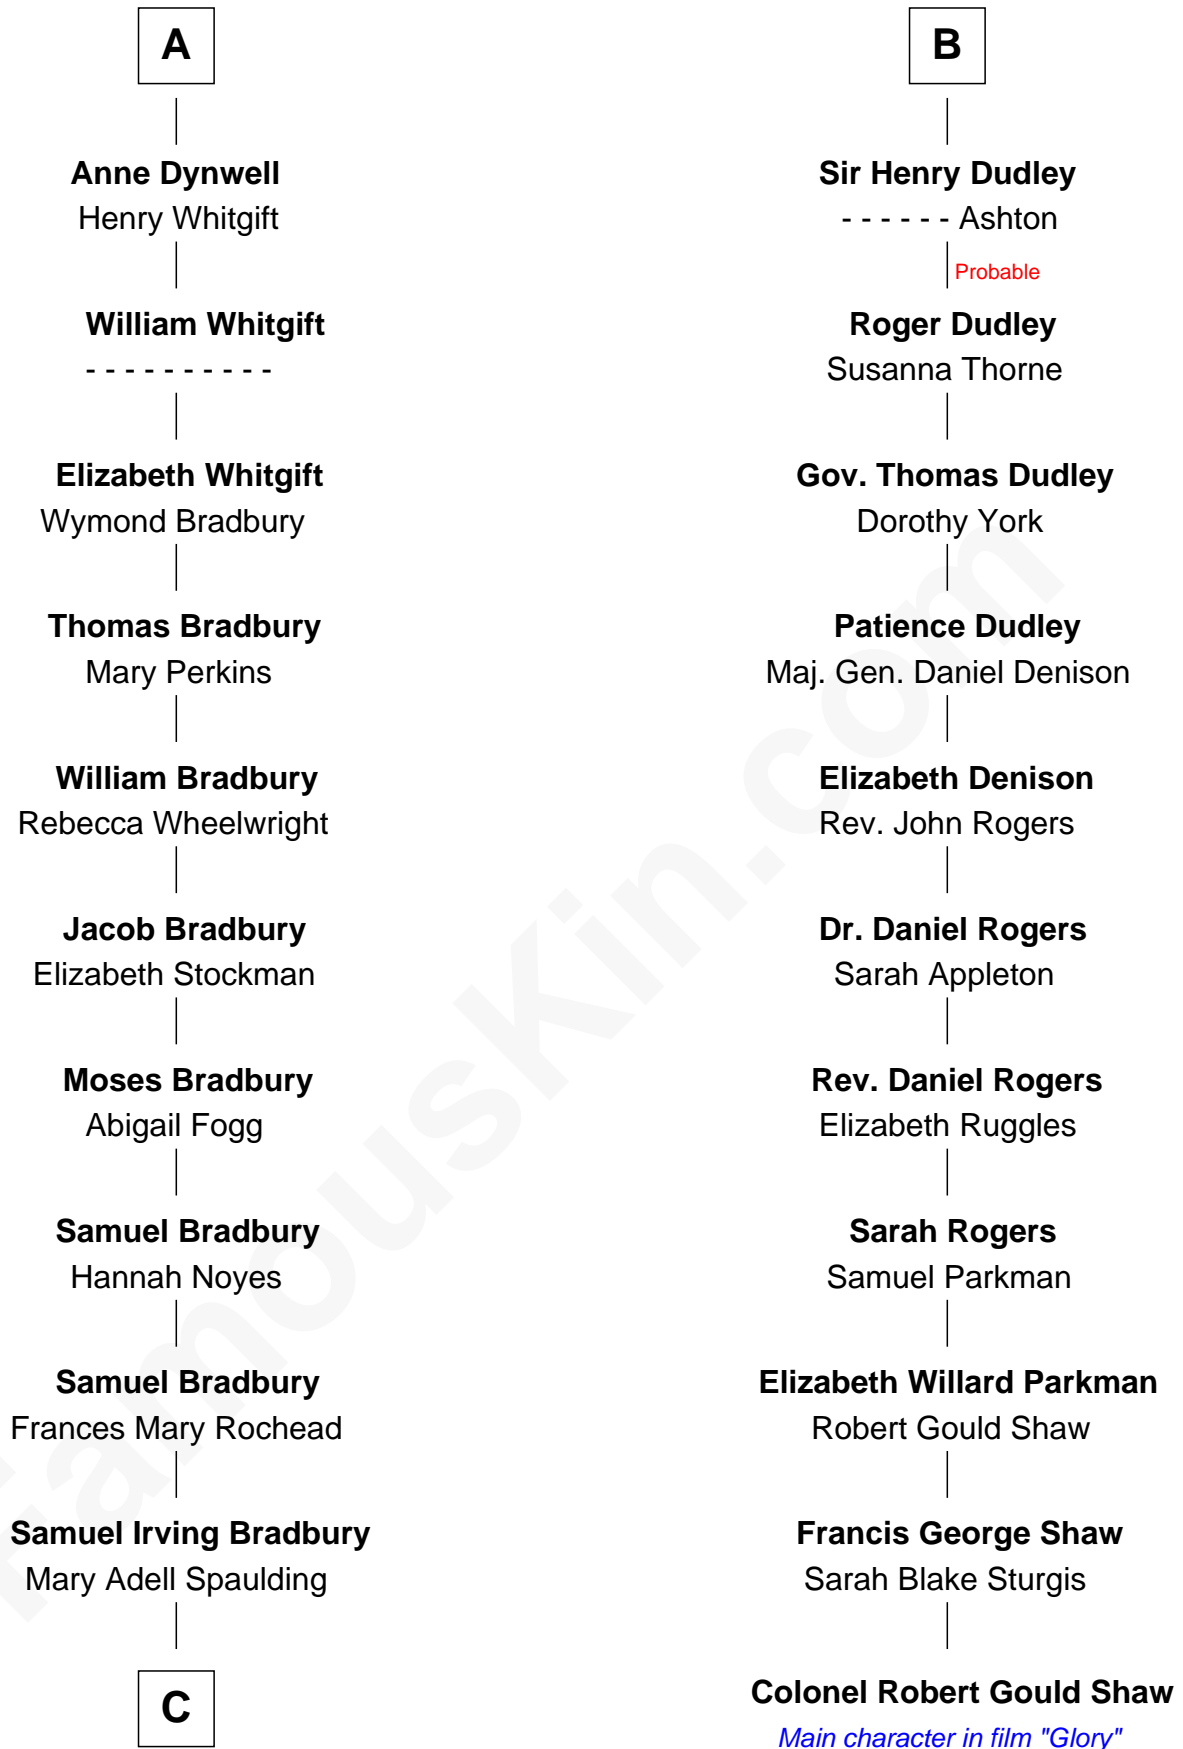

## Relationship Chart of

### Ray Bradbury

*Author of The Martian Chronicles*

17th cousin 2 times removed of

### Colonel Robert Gould Shaw

*U.S. Civil War leader of film "Glory" fame*

**C**

—  
**Samuel Hinkston Bradbury**

Minnie Alice Davis

—  
**Leonard Spaulding Bradbury**

Esther Marie Moberg

—  
**Ray Bradbury**