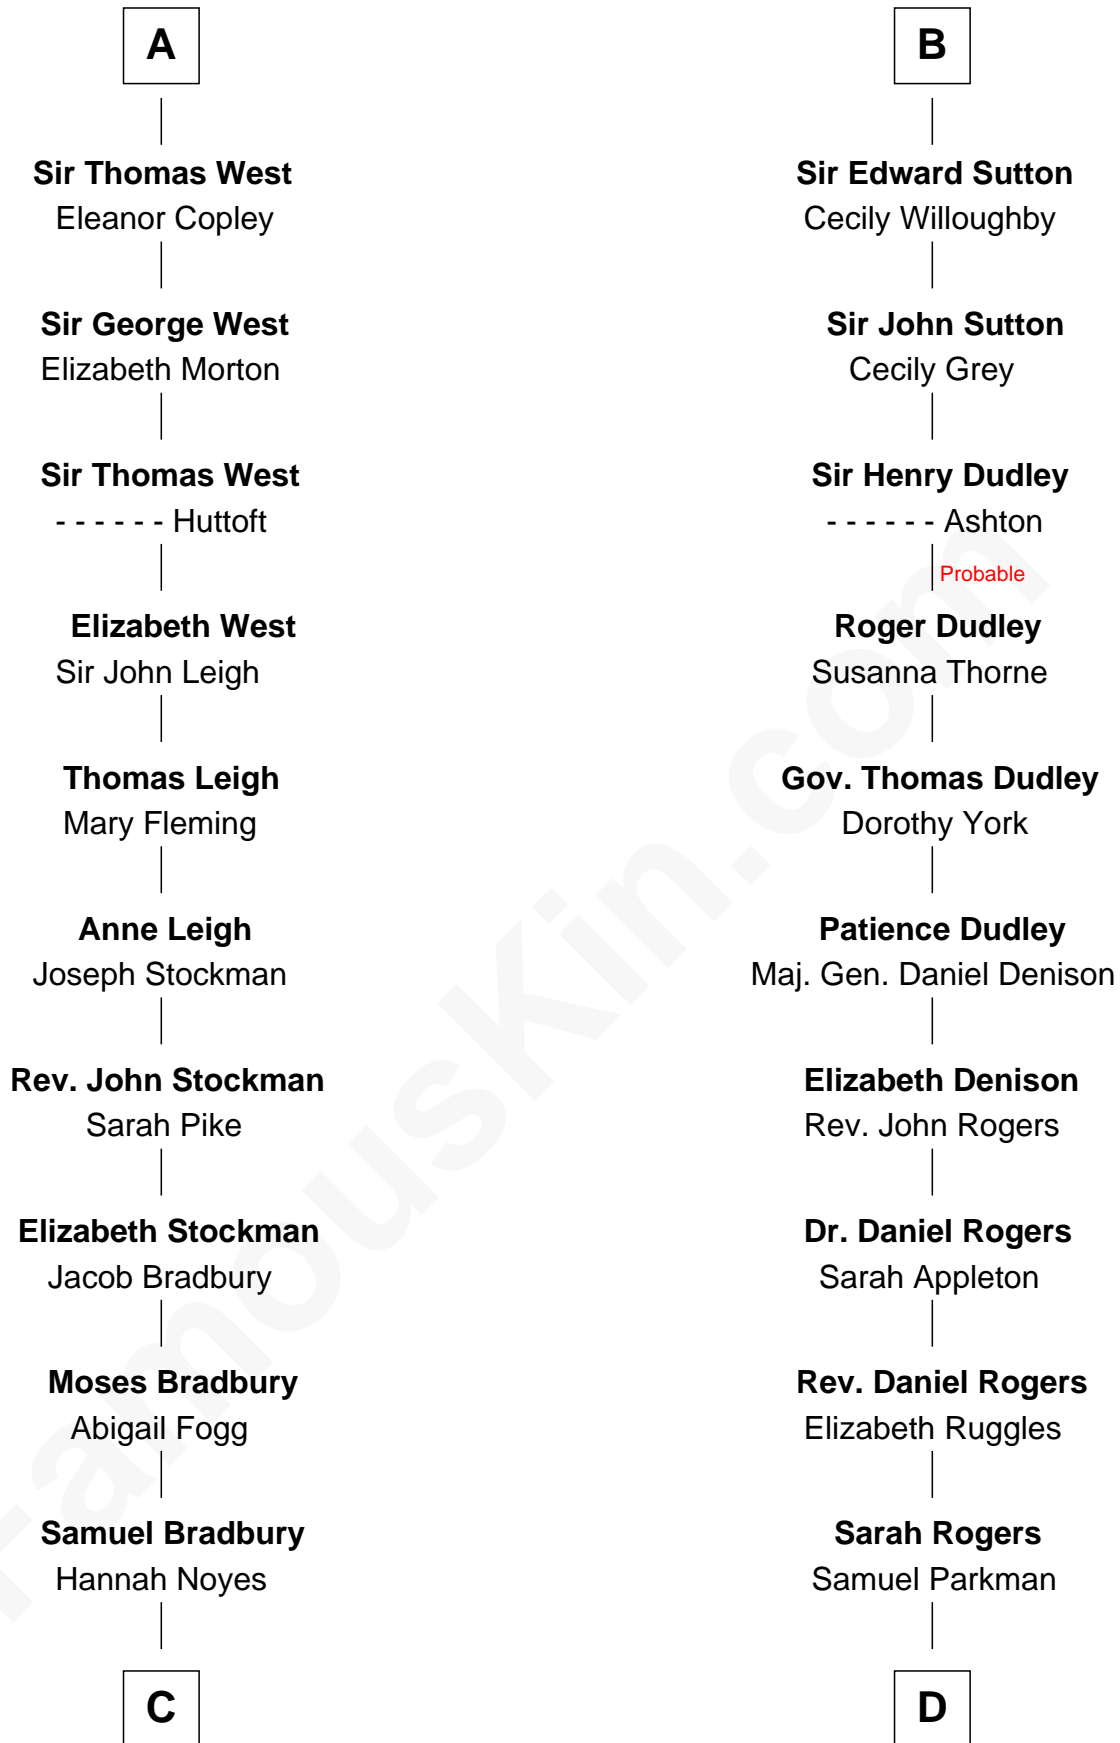

FamousKin.com

Relationship Chart of

Ray Bradbury

Author of The Martian Chronicles

19th cousin 2 times removed of

Colonel Robert Gould Shaw

U.S. Civil War leader of film "Glory" fame

Robert I, Count of Artois

Matilda of Brabant

C

Samuel Bradbury
Frances Mary Rothead

Samuel Irving Bradbury
Mary Adell Spaulding

Samuel Hinkston Bradbury
Minnie Alice Davis

Leonard Spaulding Bradbury
Esther Marie Moberg

Ray Bradbury
Author of The Martian Chronicles

D

Elizabeth Willard Parkman
Robert Gould Shaw

Francis George Shaw
Sarah Blake Sturgis

Colonel Robert Gould Shaw
Main character in film "Glory"

FamousKin.com