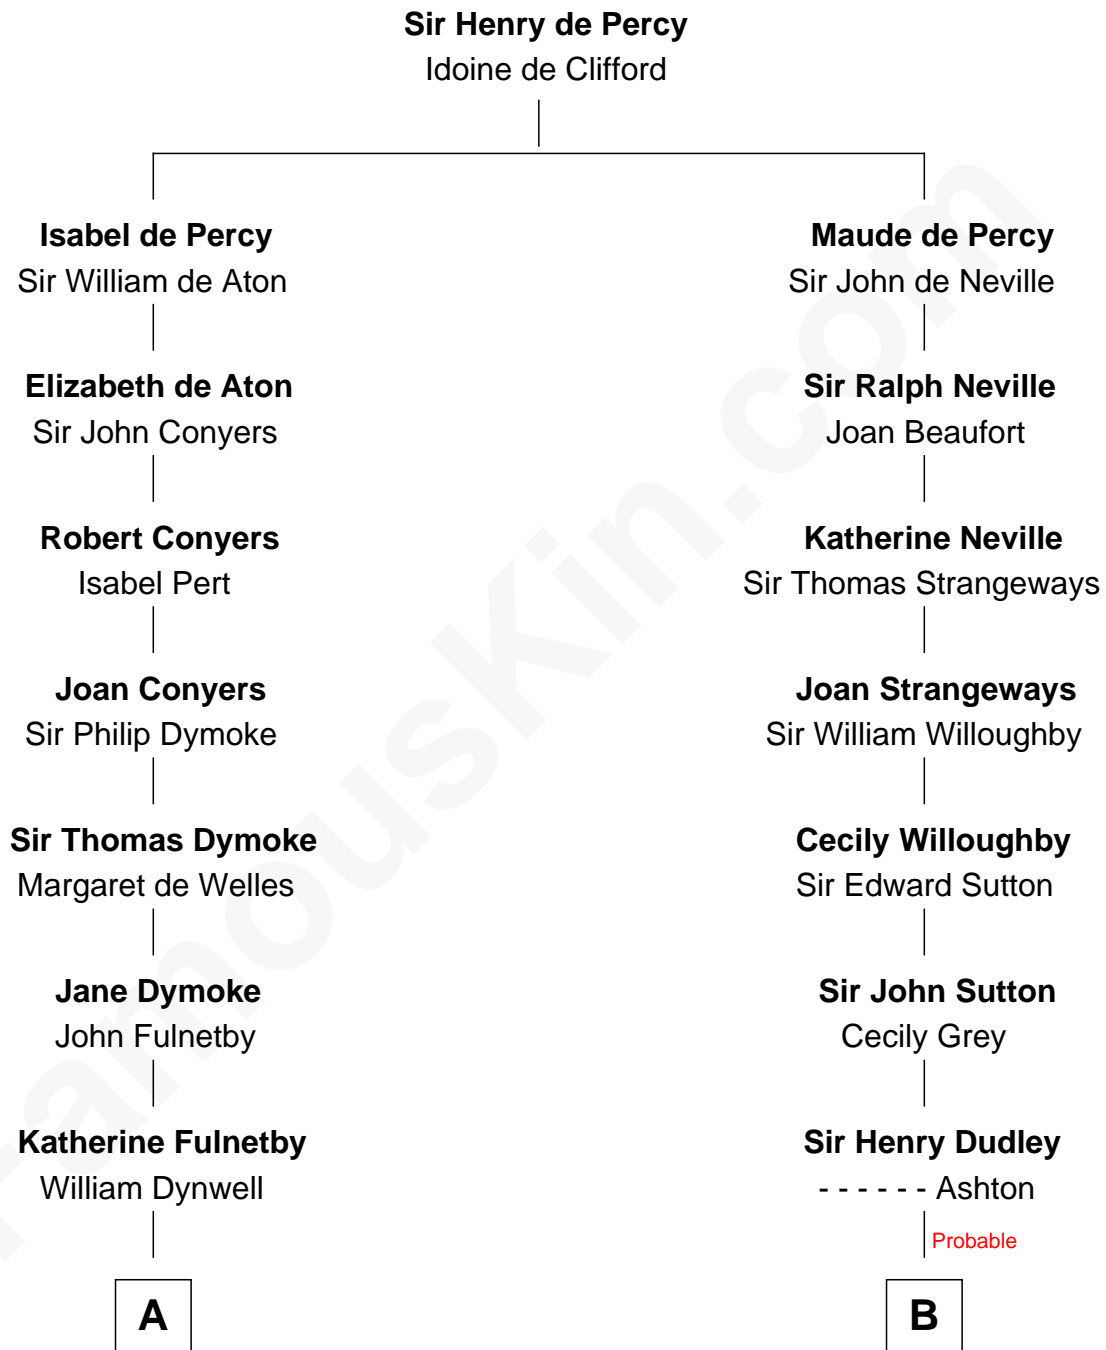

## Relationship Chart of

### Ray Bradbury

*Author of The Martian Chronicles*

16th cousin 3 times removed of

### Colonel Robert Gould Shaw

*U.S. Civil War leader of film "Glory" fame*

**C**

—  
**Samuel Hinkston Bradbury**

Minnie Alice Davis

—  
**Leonard Spaulding Bradbury**

Esther Marie Moberg

—  
**Ray Bradbury**