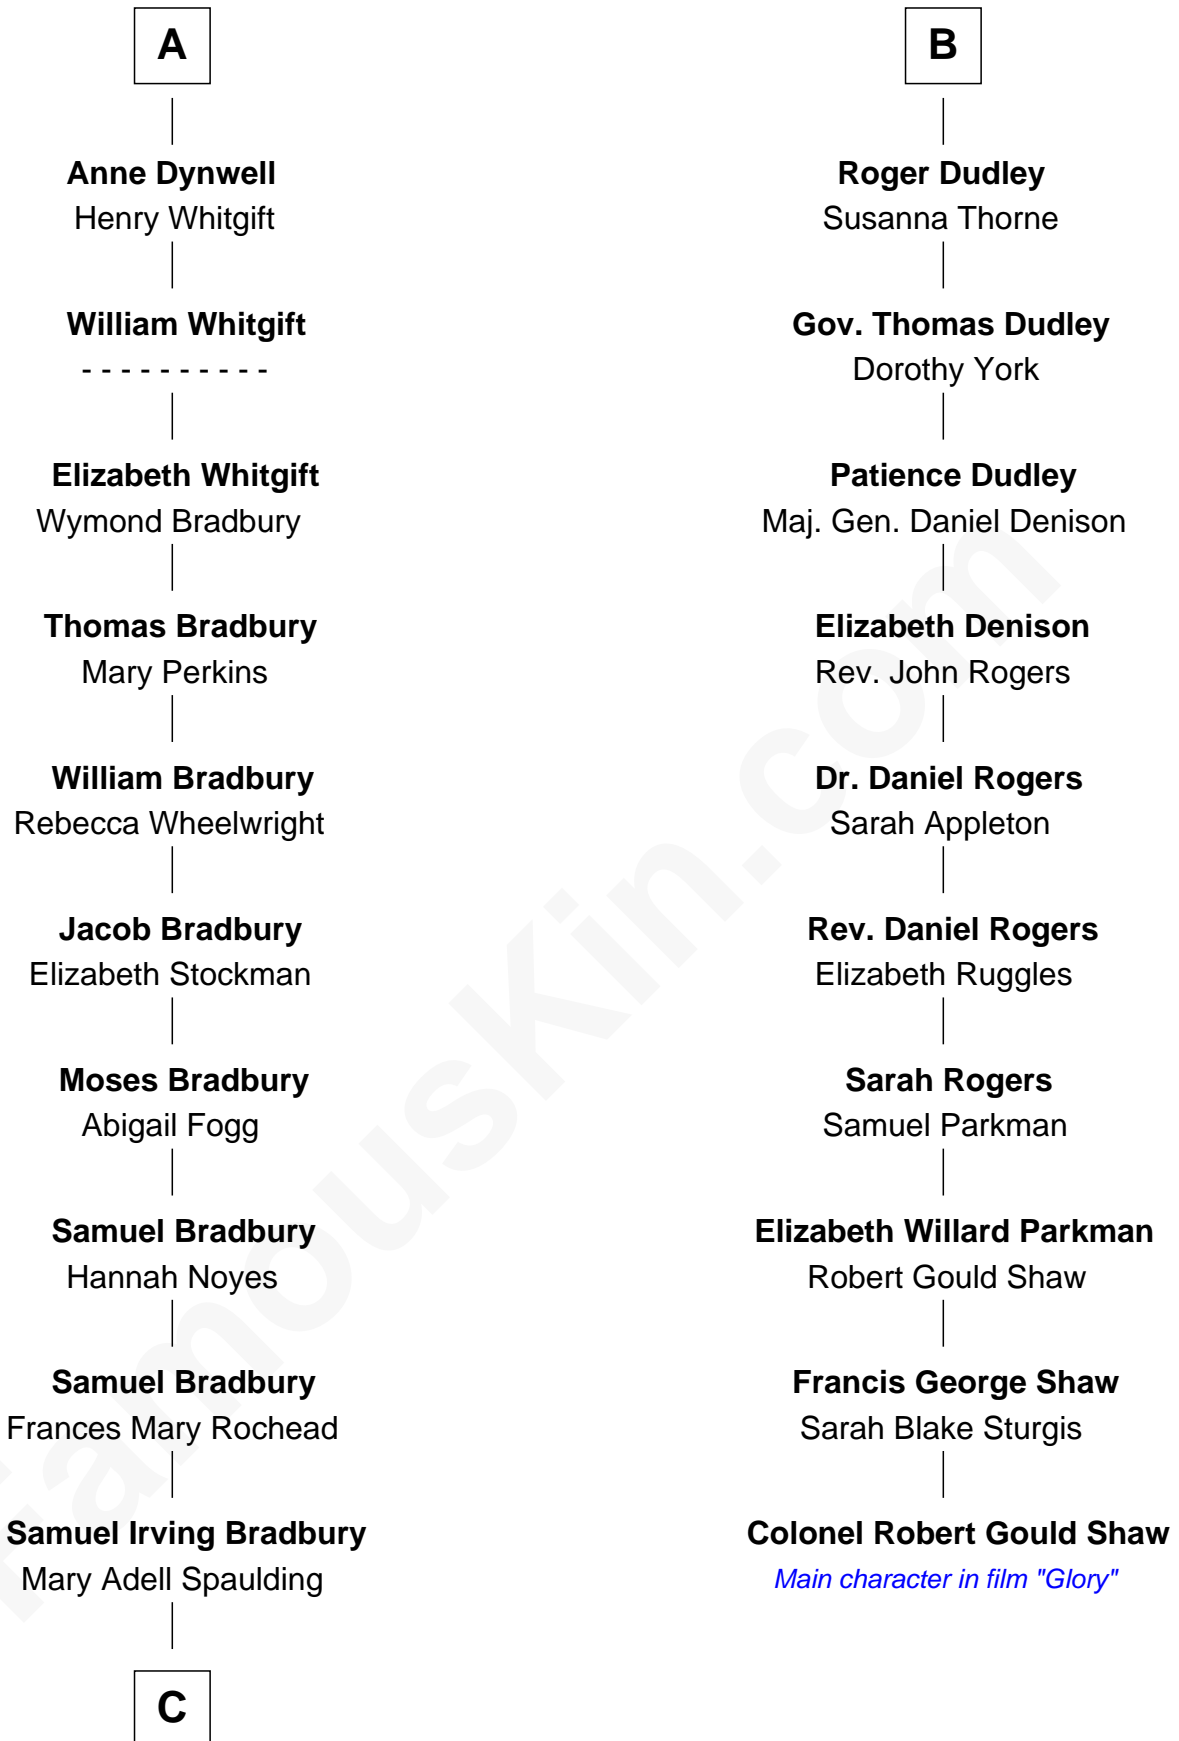

## Relationship Chart of

### Ray Bradbury

*Author of The Martian Chronicles*

16th cousin 3 times removed of

### Colonel Robert Gould Shaw

*U.S. Civil War leader of film "Glory" fame*

**C**

—  
**Samuel Hinkston Bradbury**

Minnie Alice Davis

—  
**Leonard Spaulding Bradbury**

Esther Marie Moberg

—  
**Ray Bradbury**