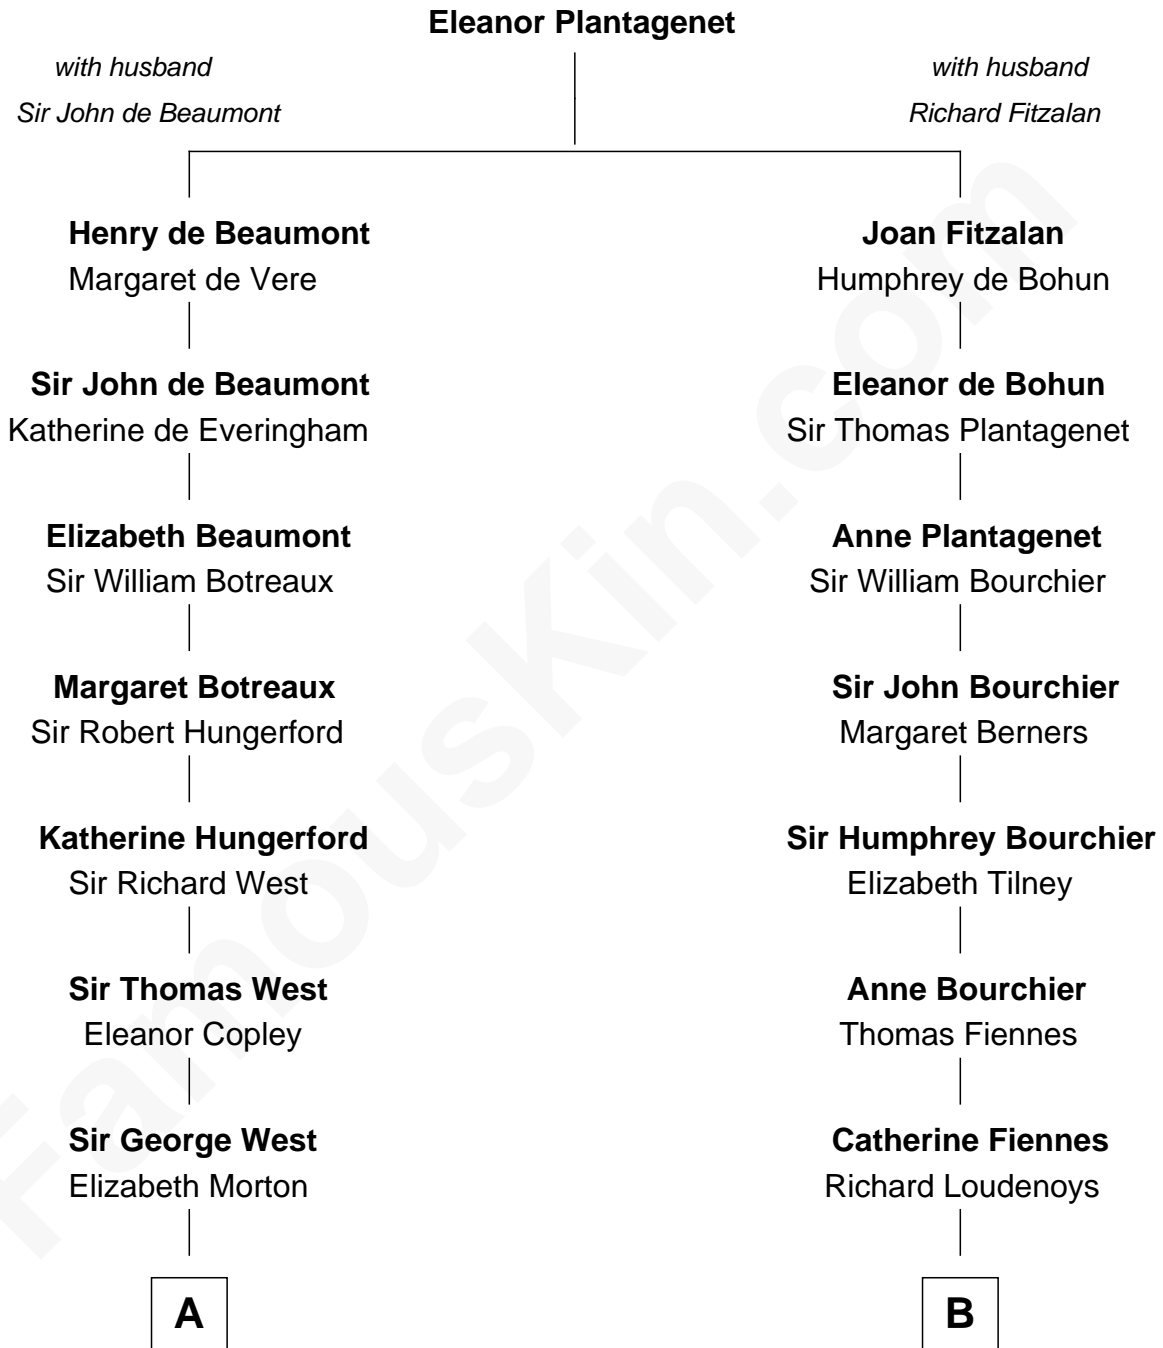

# FamousKin.com Relationship Chart of

**Ray Bradbury**

*Author of The Martian Chronicles*

19th cousin 2 times removed of

**Anne Baxter**

*Movie Actress*

**C**

**Samuel Hinkston Bradbury**

Minnie Alice Davis

**Leonard Spaulding Bradbury**

Esther Marie Moberg

**Ray Bradbury**

*Author of [The Martian Chronicles](#)*

**D**

**Rev. David Wright**

Abigail Goddard

**William Carey Wright**

Anna Lloyd Jones

**Frank Lloyd Wright**

Catherine L. Tobin

**Catherine Dorothy Wright**

Kenneth Stuart Baxter

**Anne Baxter**

*Movie Actress*