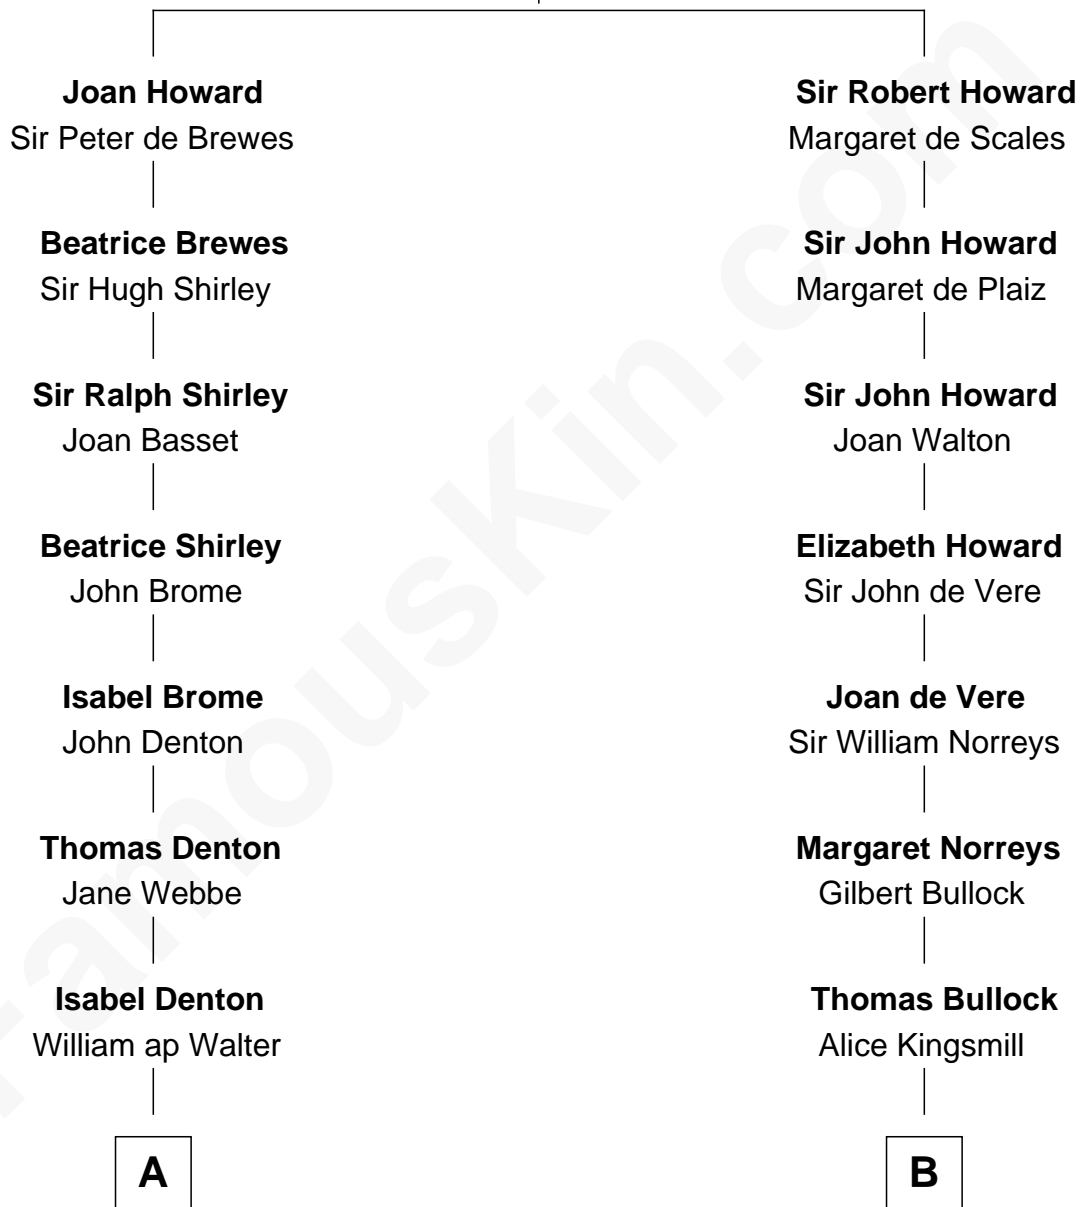

# FamousKin.com Relationship Chart of

**Ray Bradbury**

*Author of The Martian Chronicles*

19th cousin 1 time removed of

**George H. W. Bush**

*41st U.S. President*

**Sir John Howard**

Alice de Bois

**C**

**Samuel Hinkston Bradbury**

Minnie Alice Davis

**Leonard Spaulding Bradbury**

Esther Marie Moberg

**Ray Bradbury**

*Author of [The Martian Chronicles](#)*

**D**

**Harriet Eleanor Fay**

Rev. James Smith Bush

**Samuel Prescott Bush**

Flora Sheldon

**Prescott Sheldon Bush**

Dorothy Wear Walker

**George H. W. Bush**

*41st U.S. President*