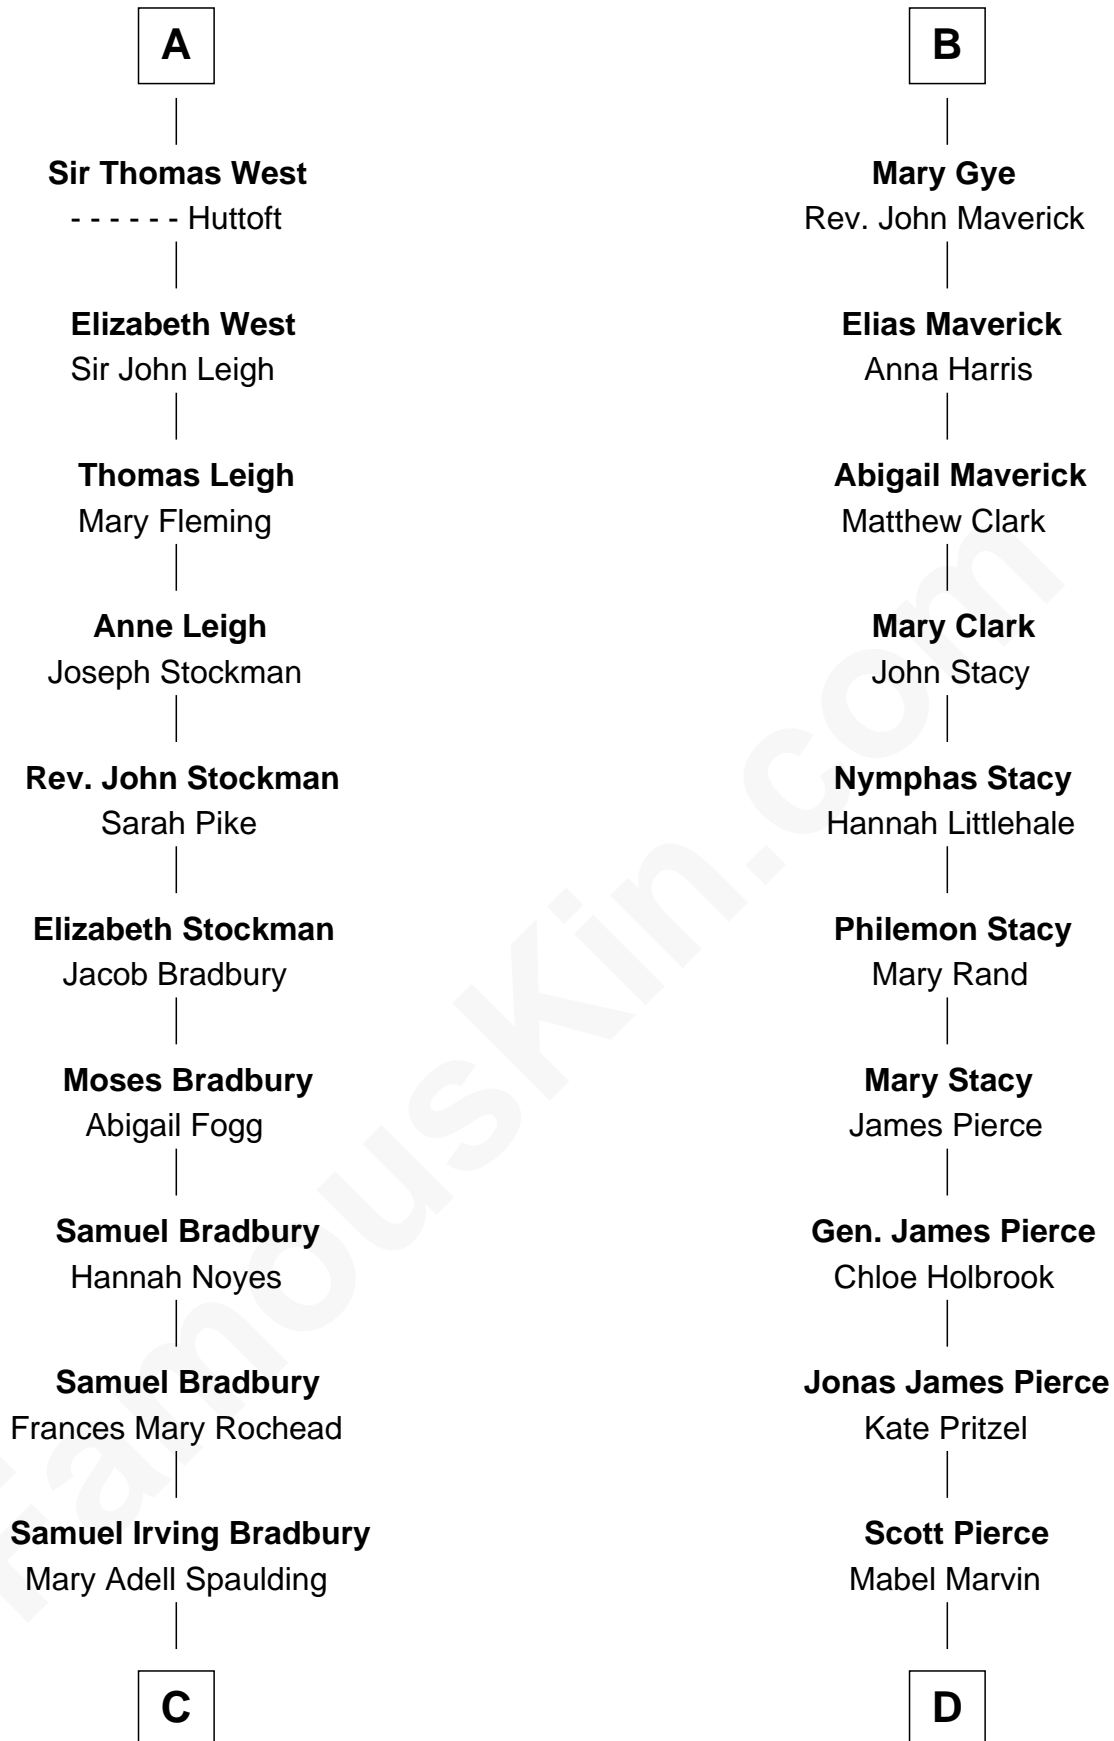

## Relationship Chart of

### Ray Bradbury

*Author of The Martian Chronicles*

18th cousin 1 time removed of

### Barbara (Pierce) Bush

*First Lady of President George H.W. Bush*

**C**

**Samuel Hinkston Bradbury**

Minnie Alice Davis

**Leonard Spaulding Bradbury**

Esther Marie Moberg

**Ray Bradbury**