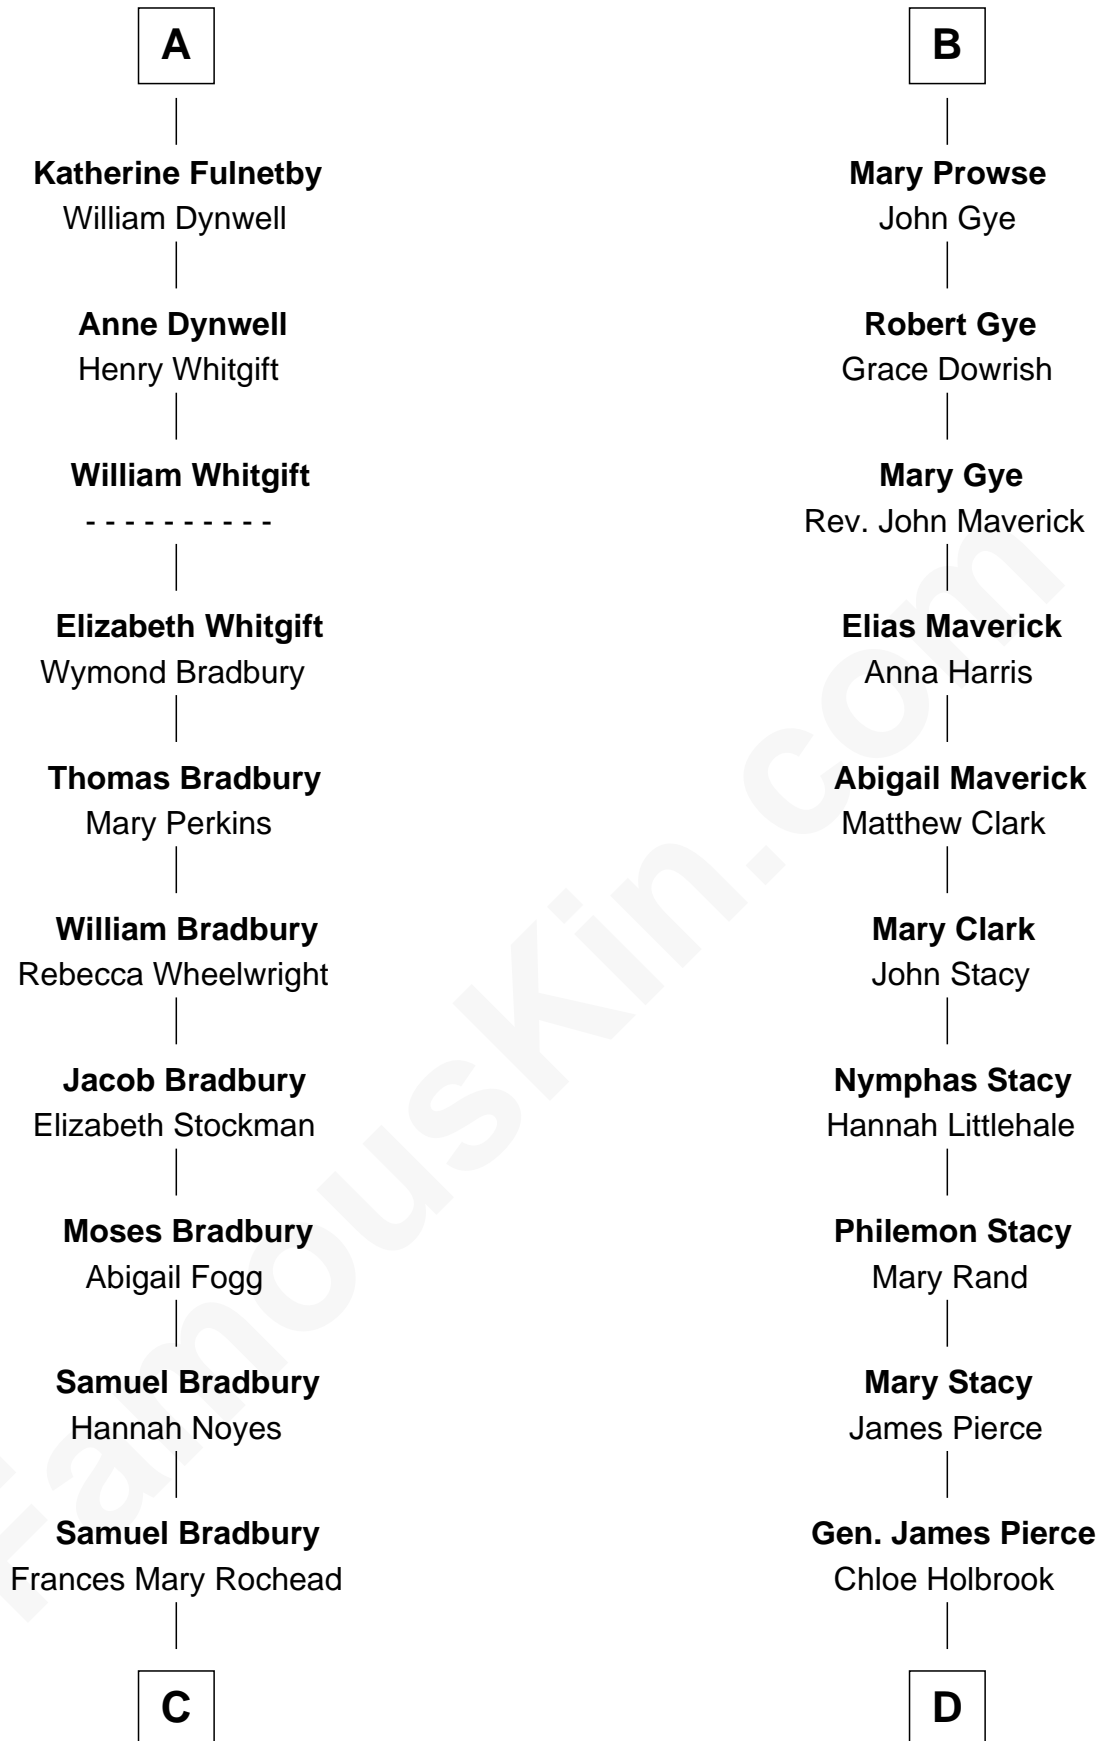

FamousKin.com

Relationship Chart of

Ray Bradbury

Author of The Martian Chronicles

20th cousin of

Barbara (Pierce) Bush

First Lady of President George H.W. Bush

Sir Maurice de Berkeley

Eve la Zouche

C

Samuel Irving Bradbury

Mary Adell Spaulding

Samuel Hinkston Bradbury

Minnie Alice Davis

Leonard Spaulding Bradbury

Esther Marie Moberg