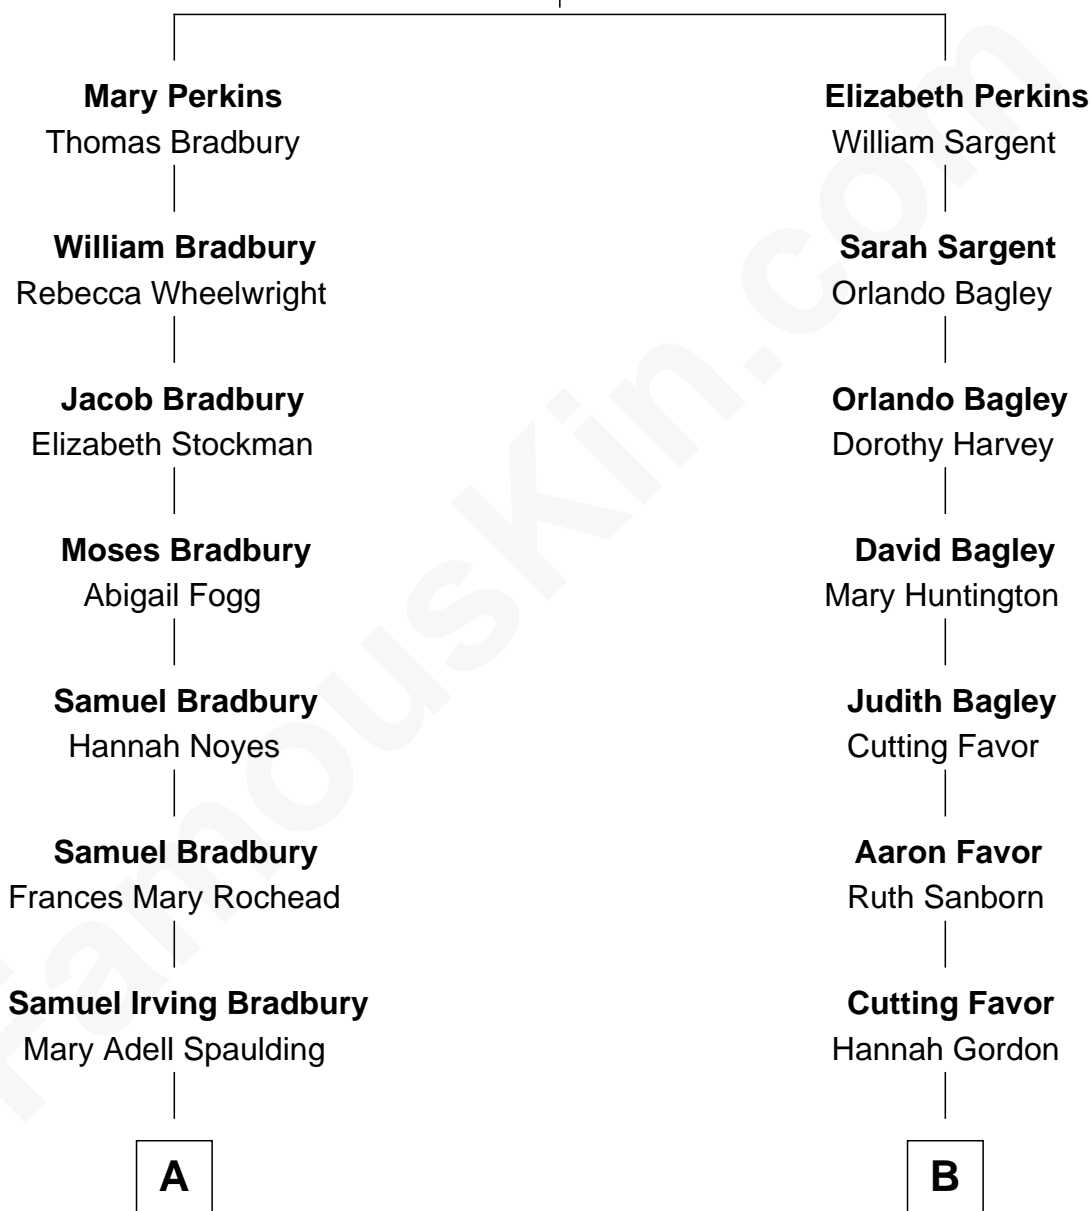

# FamousKin.com Relationship Chart of

**Ray Bradbury**

*Author of The Martian Chronicles*

9th cousin 1 time removed of

**Bette Davis**

*Movie Actress*

**John Perkins**

Judith Gater

**A**

**Samuel Hinkston Bradbury**

Minnie Alice Davis

**Leonard Spaulding Bradbury**

Esther Marie Moberg

**Ray Bradbury**

*Author of [The Martian Chronicles](#)*

**B**

**Jacob Gordon Favor**

Augusta Freeman

**William Aaron Favor**

Harriet Eugenia Thompson

**Ruth Augusta Favor**

Harlow Morrell Davis

**Bette Davis**

*Movie Actress*