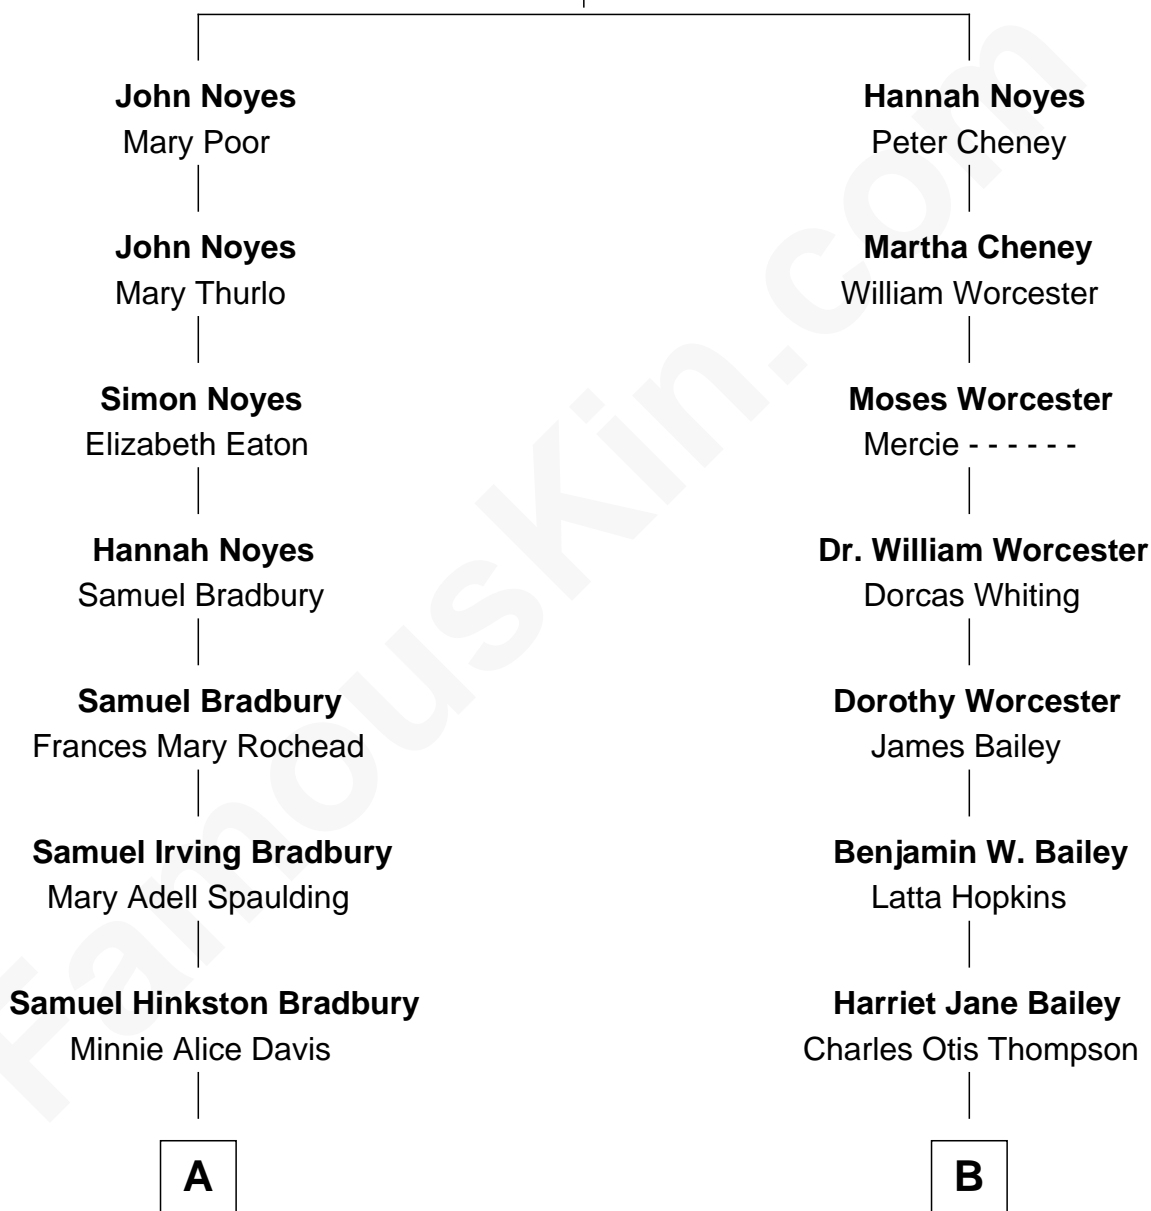

FamousKin.com Relationship Chart of

Ray Bradbury

Author of The Martian Chronicles

8th cousin 1 time removed of

Bette Davis

Movie Actress

Nicholas Noyes

Mary Cutting

A

Leonard Spaulding Bradbury

Esther Marie Moberg

Ray Bradbury

Author of The Martian Chronicles

B

Harriet Eugenia Thompson

William Aaron Favor

Ruth Augusta Favor

Harlow Morrell Davis

Bette Davis

Movie Actress

FamousKin.com