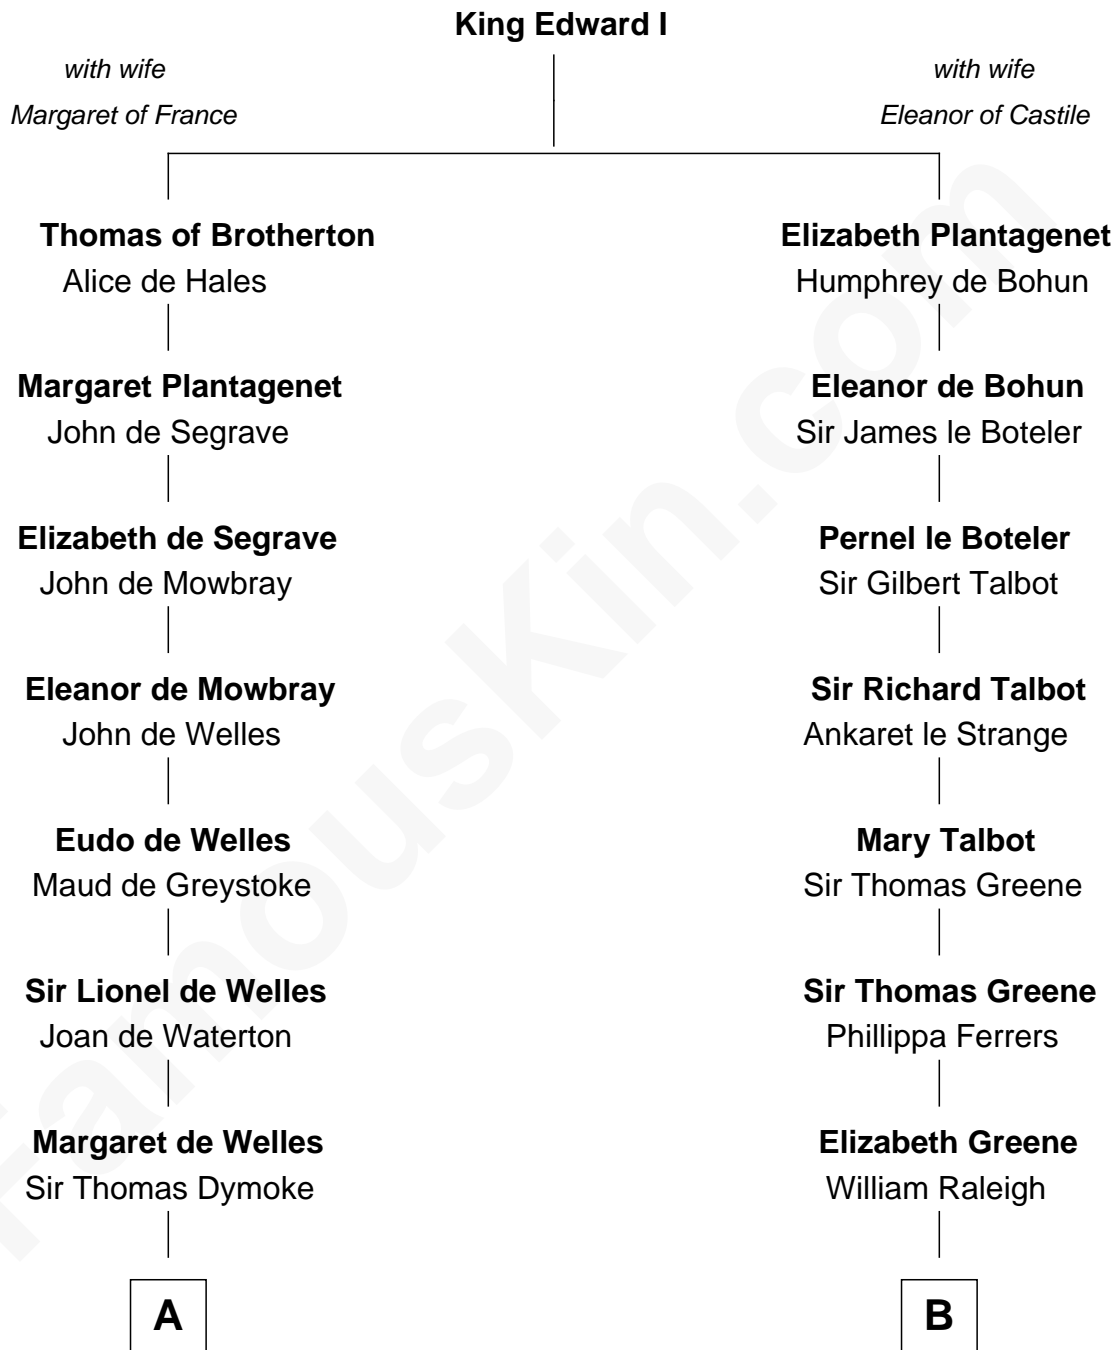

FamousKin.com

Relationship Chart of

Ray Bradbury

Author of The Martian Chronicles

19th cousin 2 times removed of

Lucretia (Rudolph) Garfield

First Lady of President James Garfield

C

Samuel Bradbury
Frances Mary Rothead

Samuel Irving Bradbury
Mary Adell Spaulding

Samuel Hinkston Bradbury
Minnie Alice Davis

Leonard Spaulding Bradbury
Esther Marie Moberg

Ray Bradbury
Author of The Martian Chronicles