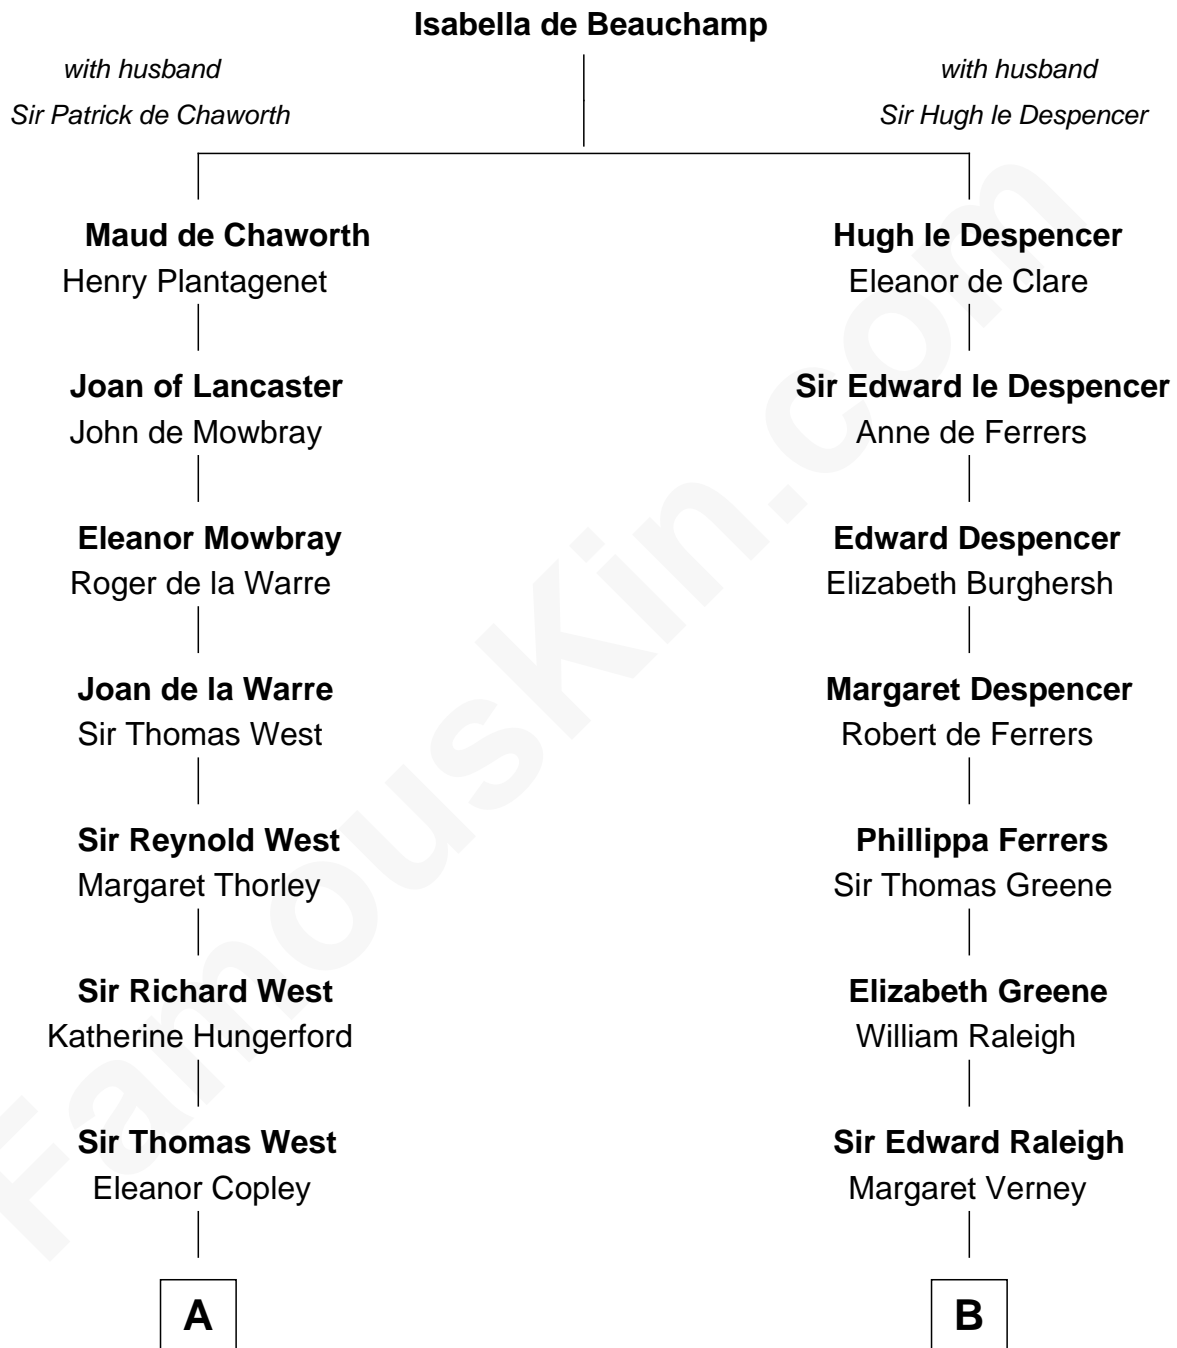

FamousKin.com

Relationship Chart of

Ray Bradbury

Author of The Martian Chronicles

18th cousin 2 times removed of

Lucretia (Rudolph) Garfield

First Lady of President James Garfield

C

Samuel Irving Bradbury

Mary Adell Spaulding

Samuel Hinkston Bradbury

Minnie Alice Davis

Leonard Spaulding Bradbury

Esther Marie Moberg

Ray Bradbury

Author of The Martian Chronicles

D

Arabella Greene Mason

Zebulon Rudolph

Lucretia (Rudolph) Garfield

First Lady of James Garfield

FamousKin.com