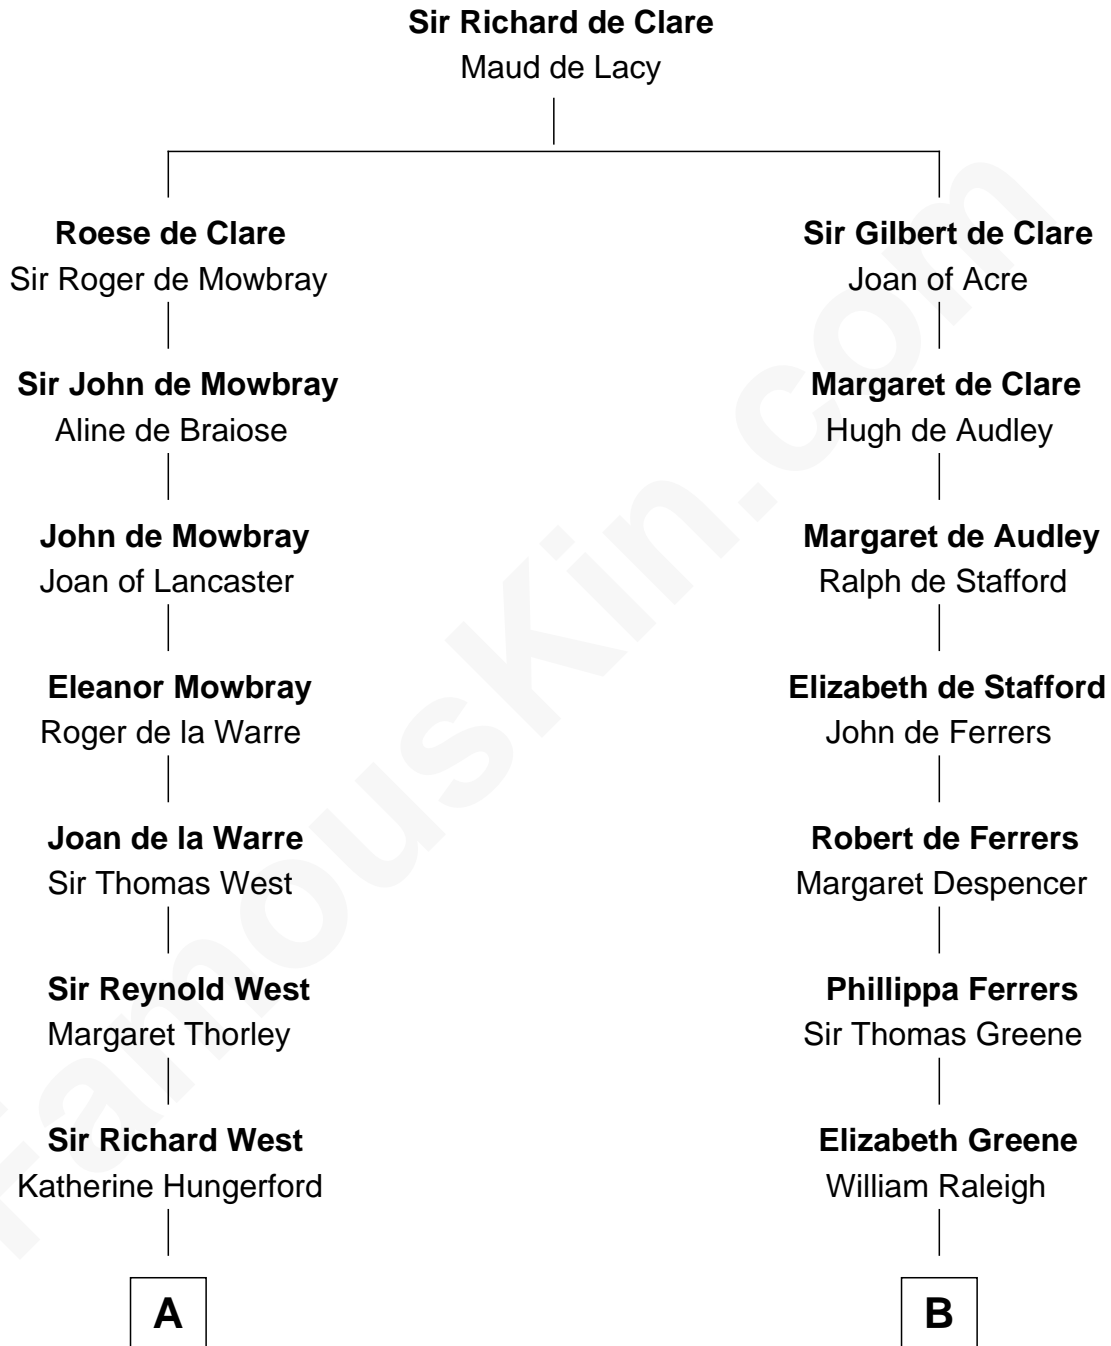

FamousKin.com

Relationship Chart of

Ray Bradbury

Author of The Martian Chronicles

19th cousin 2 times removed of

Lucretia (Rudolph) Garfield

First Lady of President James Garfield

C

Samuel Bradbury
Frances Mary Rothead

Samuel Irving Bradbury
Mary Adell Spaulding

Samuel Hinkston Bradbury
Minnie Alice Davis

Leonard Spaulding Bradbury
Esther Marie Moberg

Ray Bradbury
Author of The Martian Chronicles