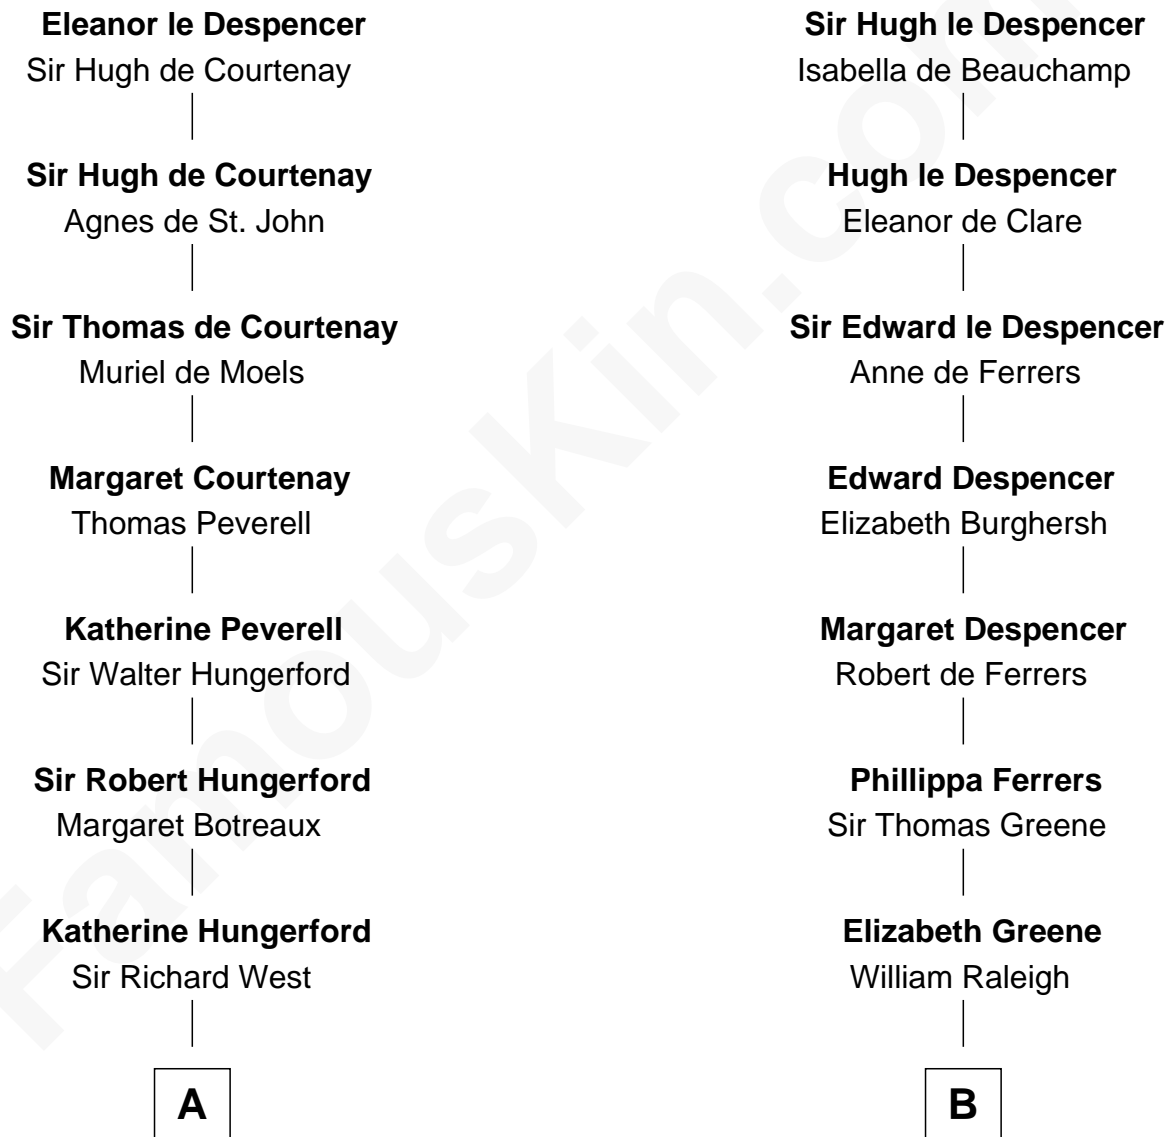

FamousKin.com

Relationship Chart of

Ray Bradbury

Author of The Martian Chronicles

19th cousin 2 times removed of

Lucretia (Rudolph) Garfield

First Lady of President James Garfield

Sir Hugh le Despencer

Aveline Basset

C

Samuel Bradbury
Frances Mary Rohead

Samuel Irving Bradbury
Mary Adell Spaulding

Samuel Hinkston Bradbury
Minnie Alice Davis

Leonard Spaulding Bradbury
Esther Marie Moberg

Ray Bradbury
Author of The Martian Chronicles

D

Elijah Mason
Lucretia Greene

Arabella Greene Mason
Zebulon Rudolph

Lucretia (Rudolph) Garfield
First Lady of James Garfield

FamousKin.com